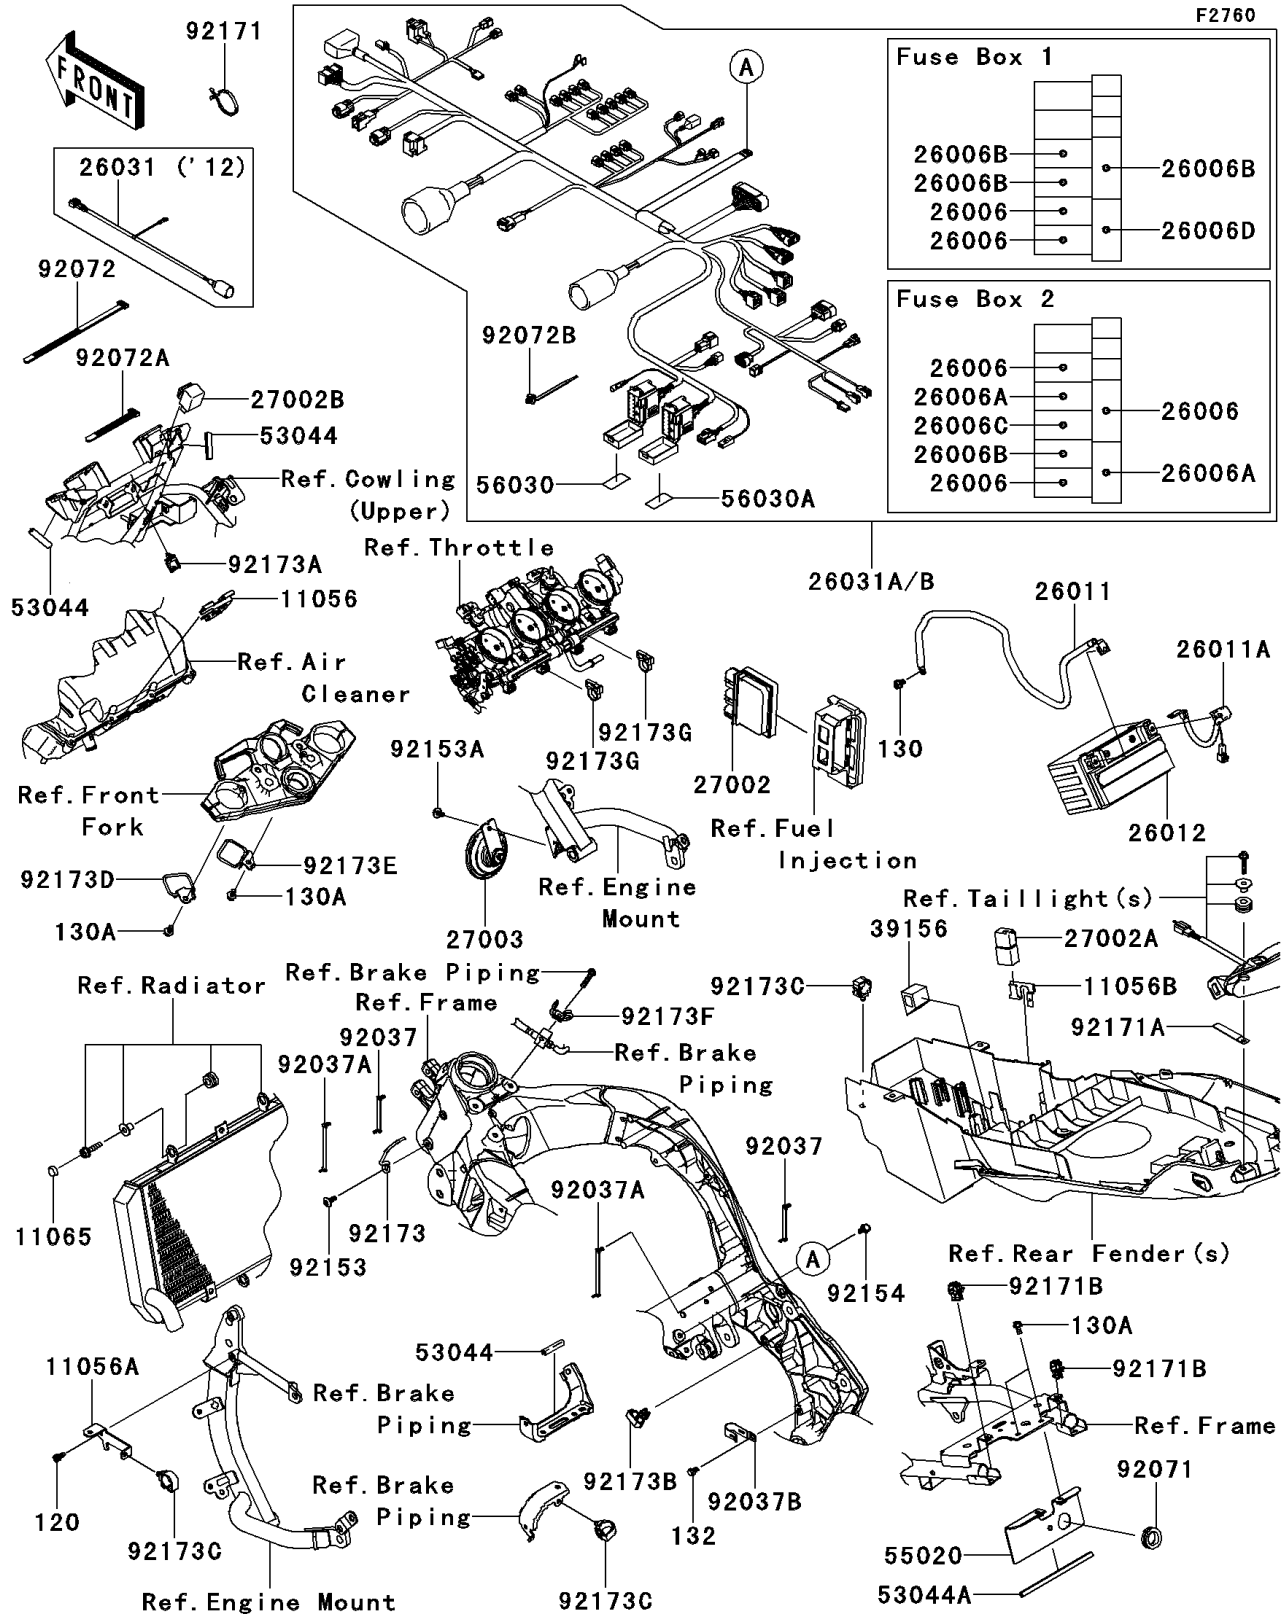

2012 VERSYS® 1000 (European)

PARTS DIAGRAM

Chassis Electrical Equipment

2012 VERSYS® 1000 (European)

PARTS LIST

Chassis Electrical Equipment

ITEM NAME	PART NUMBER	QUANTITY
-----------	-------------	----------
