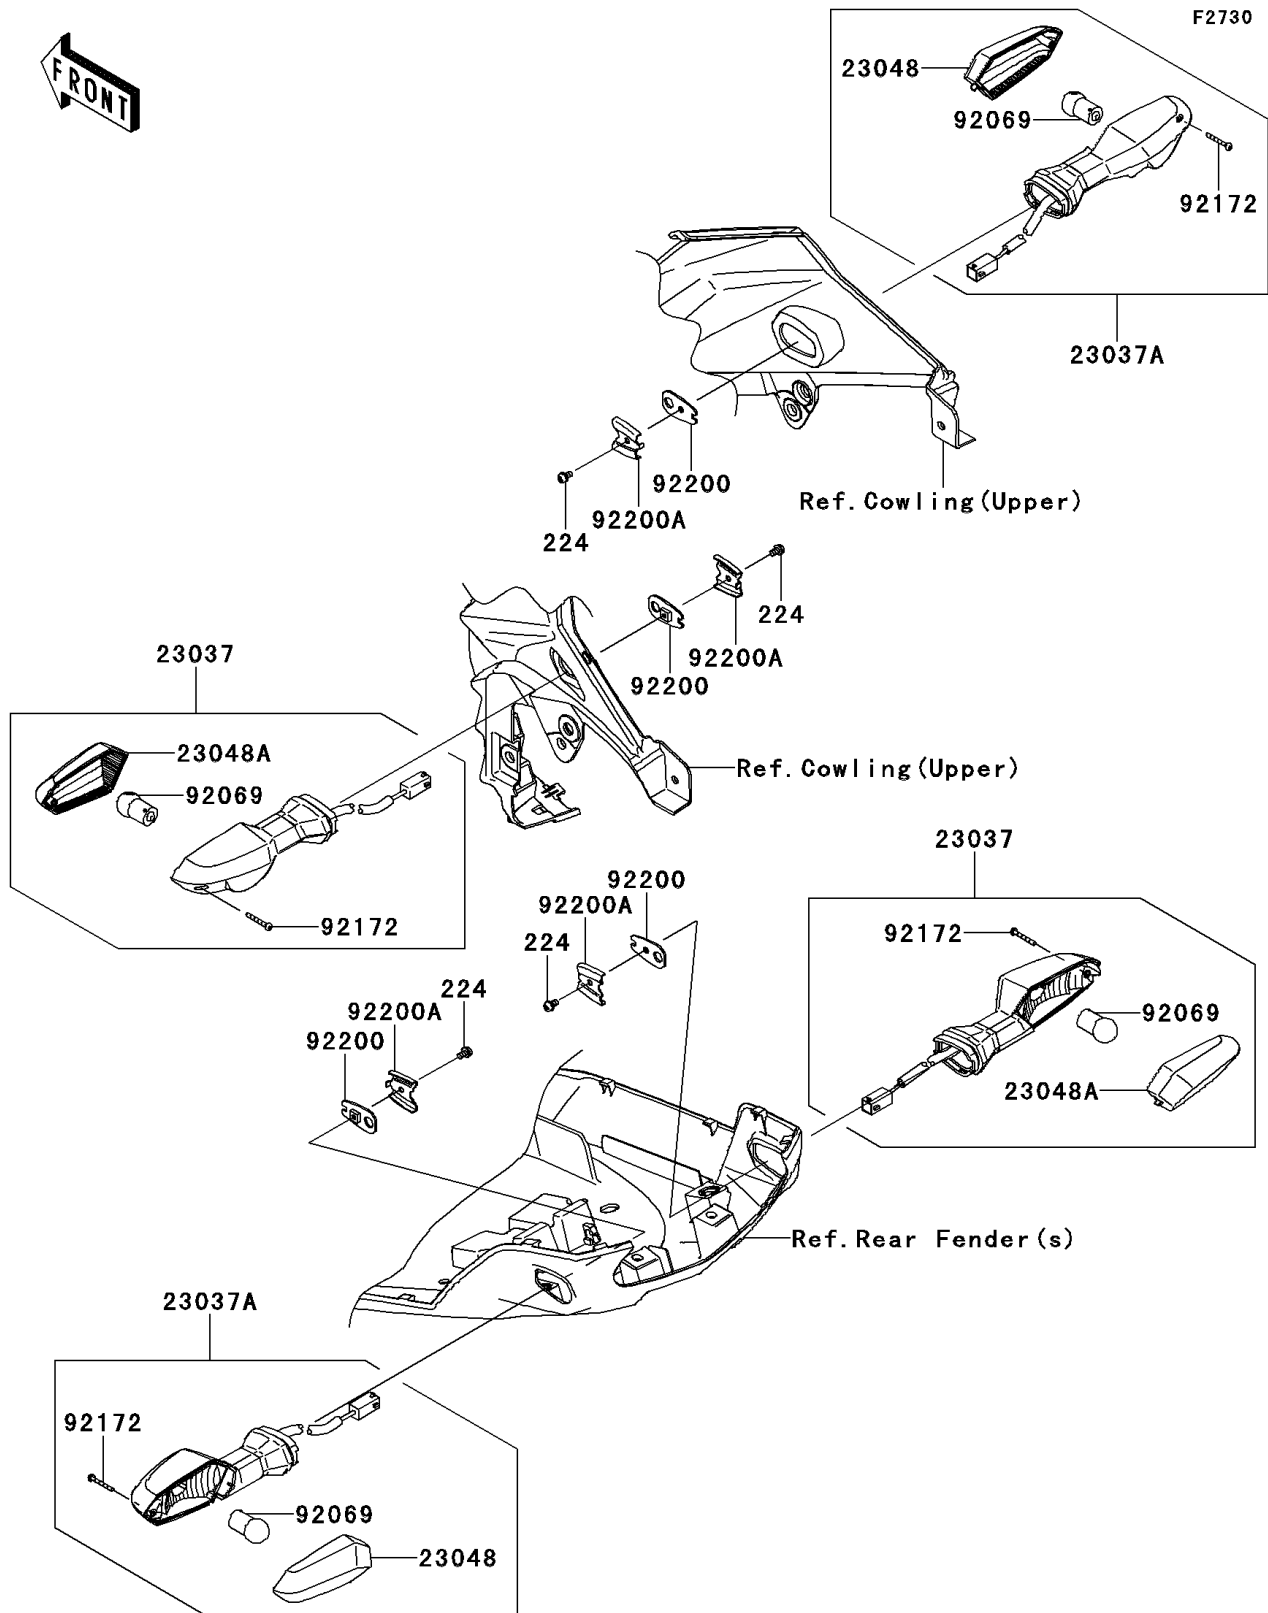

2014 VERSYS® 1000 (European)

PARTS DIAGRAM

Turn Signals

2014 VERSYS® 1000 (European)

PARTS LIST

Turn Signals

ITEM NAME	PART NUMBER	QUANTITY
-----------	-------------	----------
