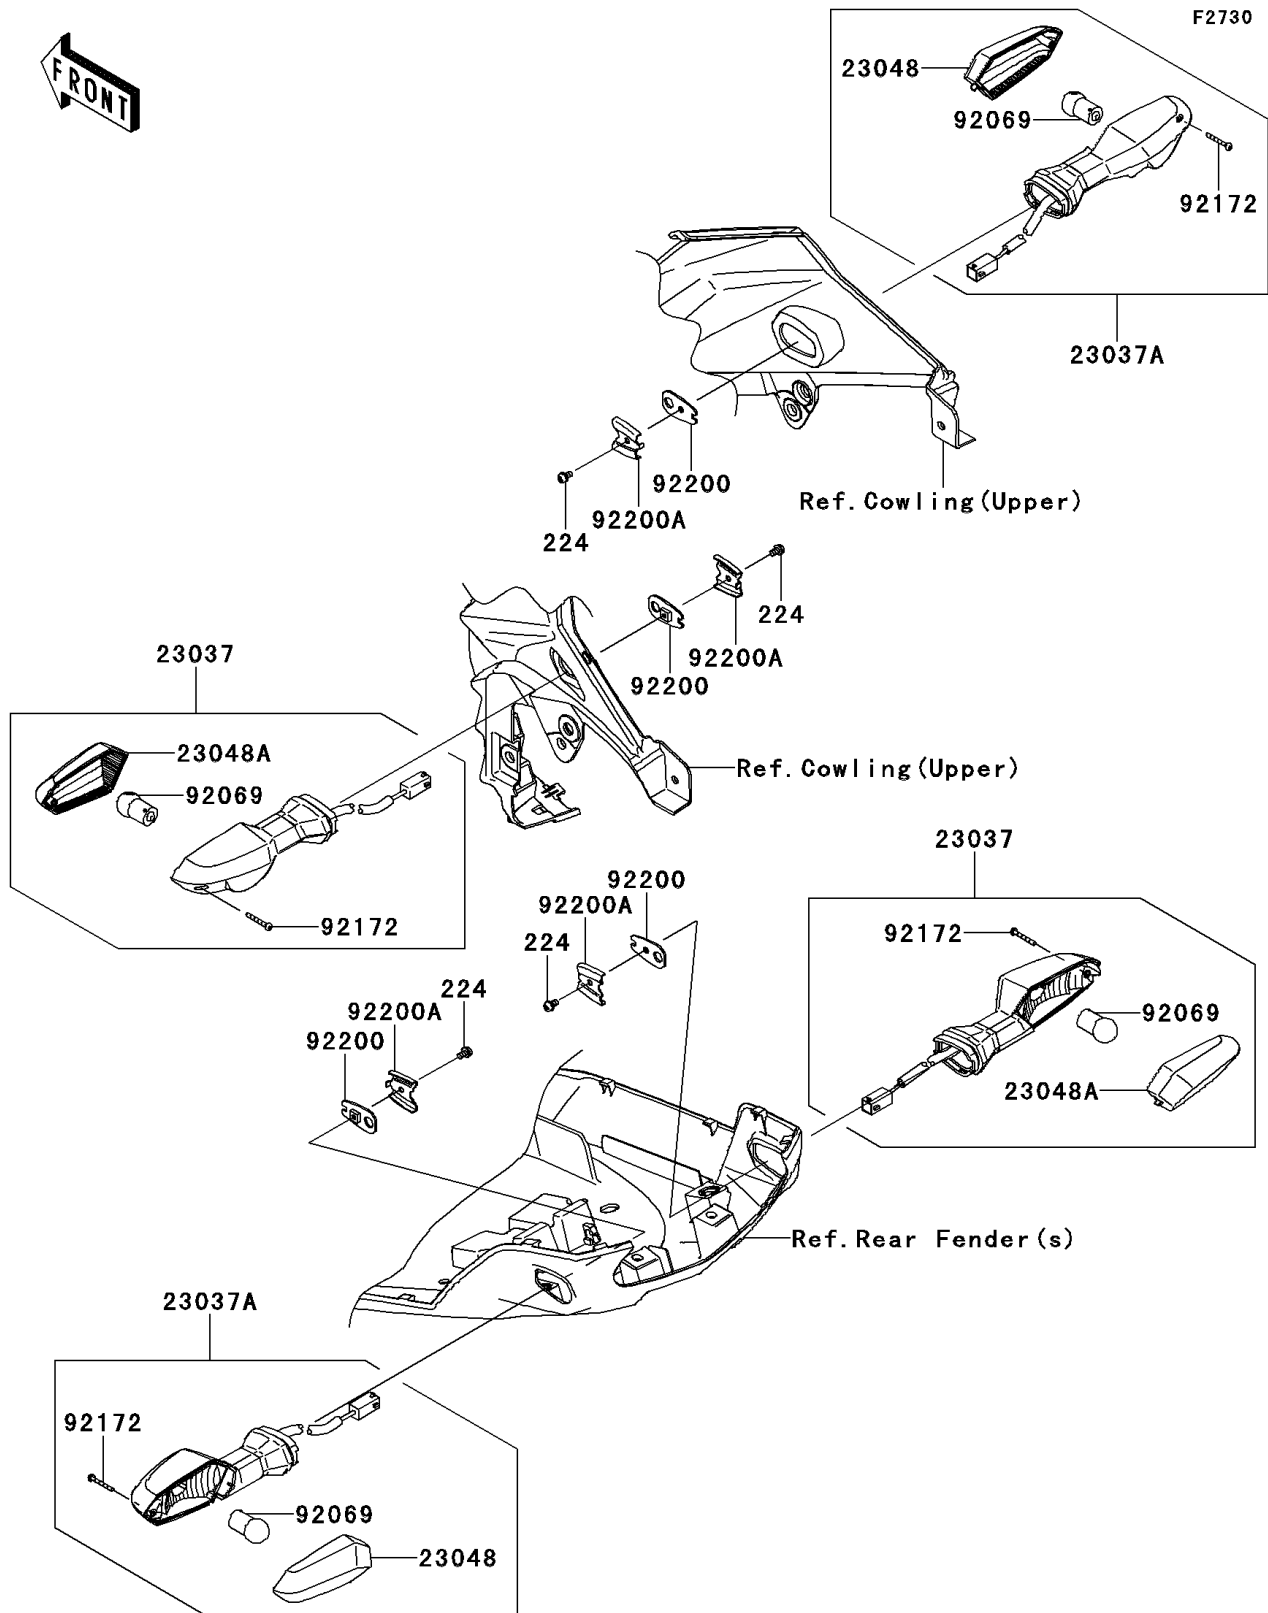

2012 VERSYS® 1000 (European)

PARTS DIAGRAM

Turn Signals