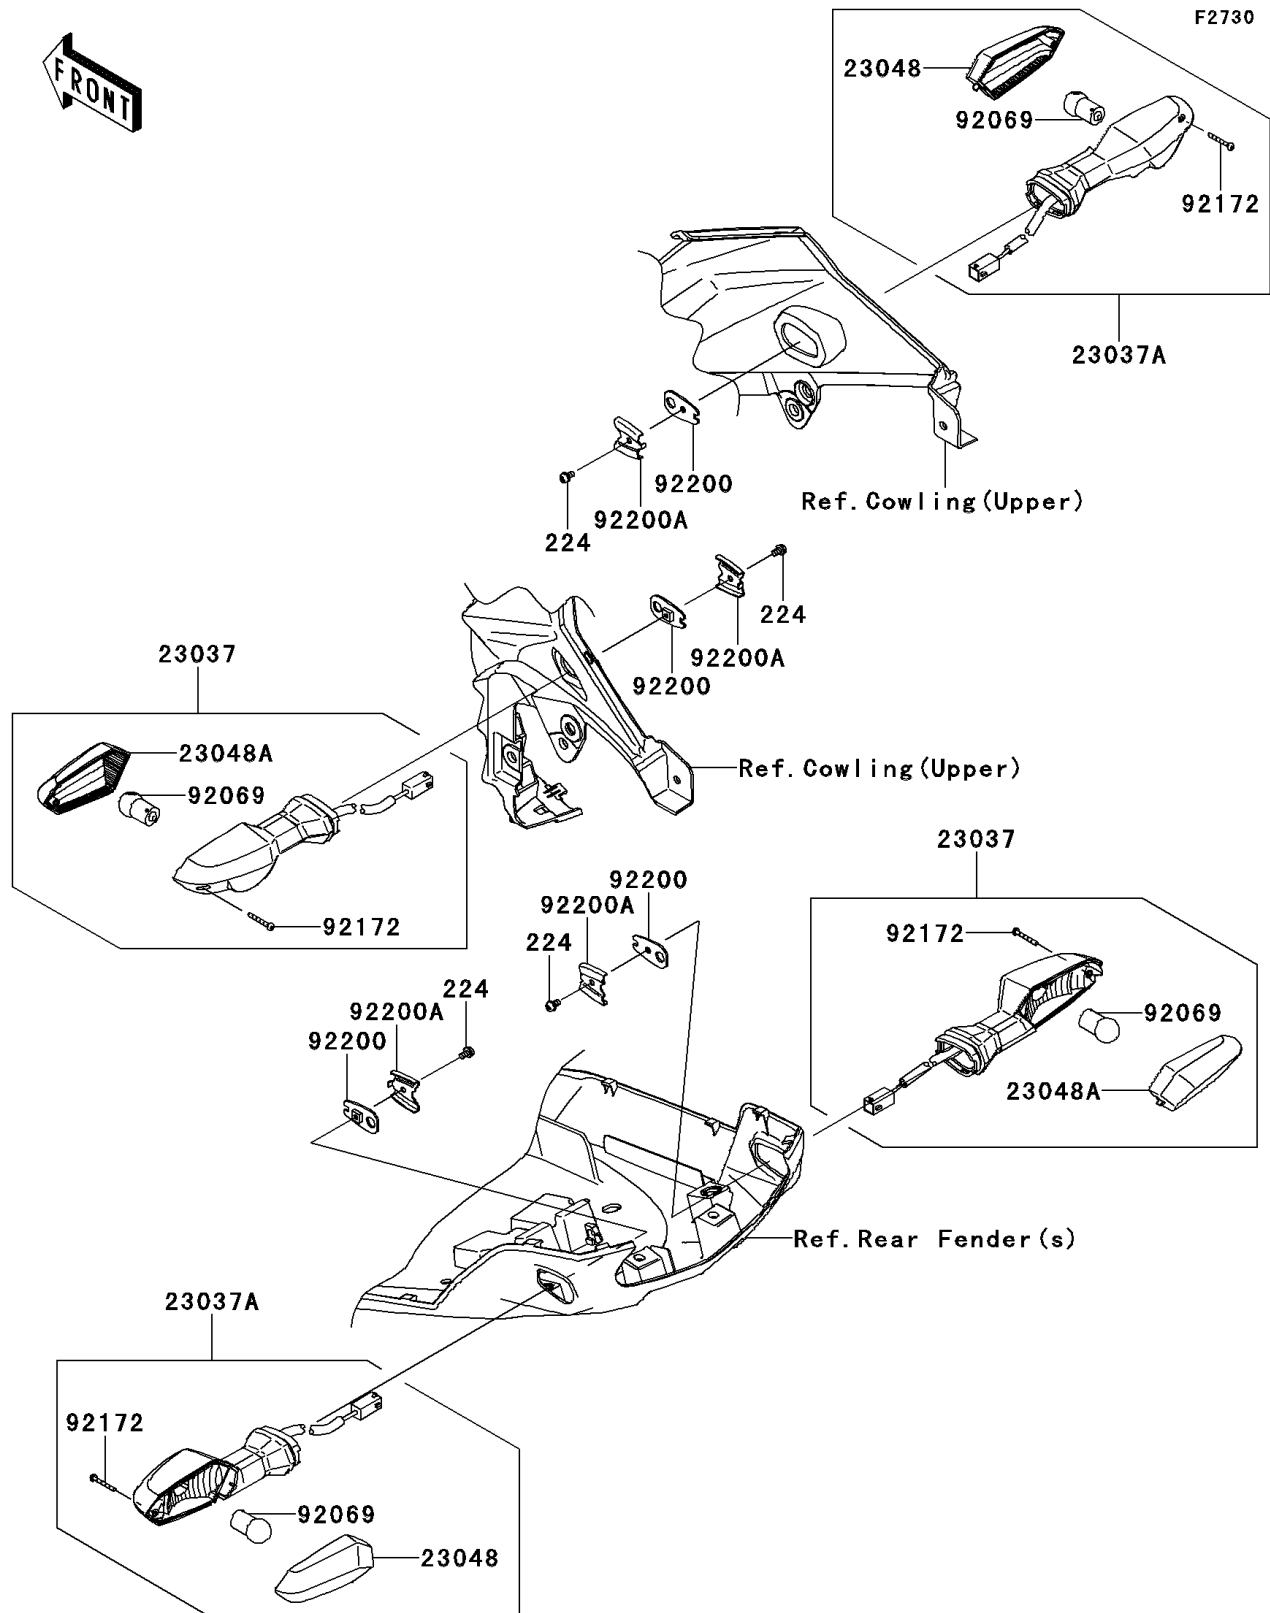

2013 VERSYS® 1000 (European)

PARTS DIAGRAM

Turn Signals

2013 VERSYS® 1000 (European)

PARTS LIST

Turn Signals

ITEM NAME	PART NUMBER	QUANTITY
-----------	-------------	----------
