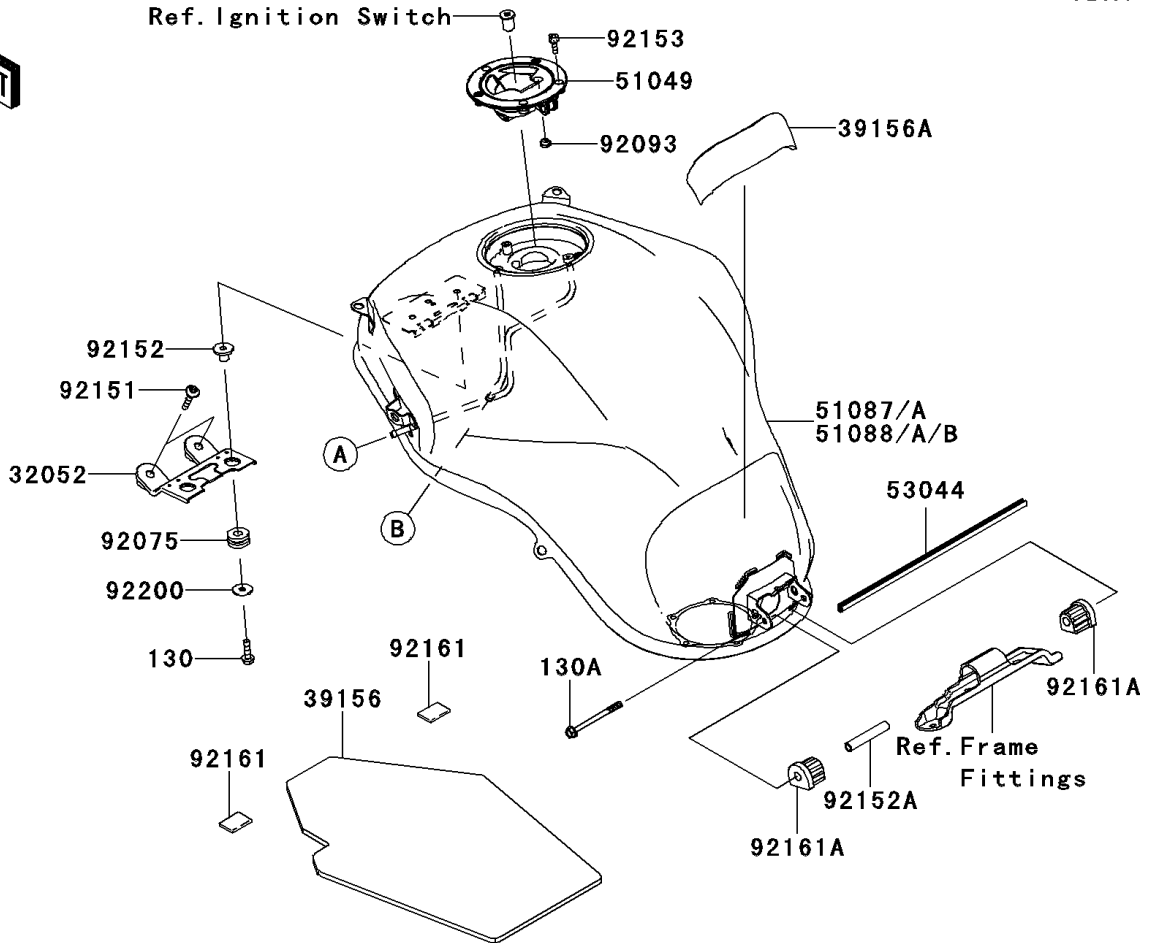

2013 VERSYS® 1000 (European)

PARTS DIAGRAM

Fuel Tank

F2410

WD

('12)	(51087)	White
	(51087A)	Gray
('13)	(51088)	Ebony
	(51088A)	Gray
('14)	(51088B)	Black

2013 VERSYS® 1000 (European)

PARTS LIST

Fuel Tank

Kawasaki
Let the Good Times Roll®

ITEM NAME

PART NUMBER

QUANTITY
