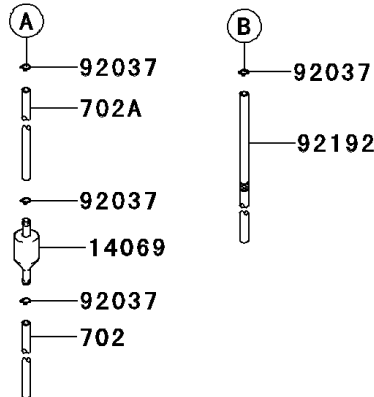

2013 VERSYS® 1000 (European)

PARTS DIAGRAM

Fuel Tank

F2410

WD

('12)	(51087)	White
	(51087A)	Gray
('13)	(51088)	Ebony
	(51088A)	Gray
('14)	(51088B)	Black

2013 VERSYS® 1000 (European)

PARTS LIST

Fuel Tank

Kawasaki
Let the Good Times Roll®

ITEM NAME

PART NUMBER

QUANTITY
