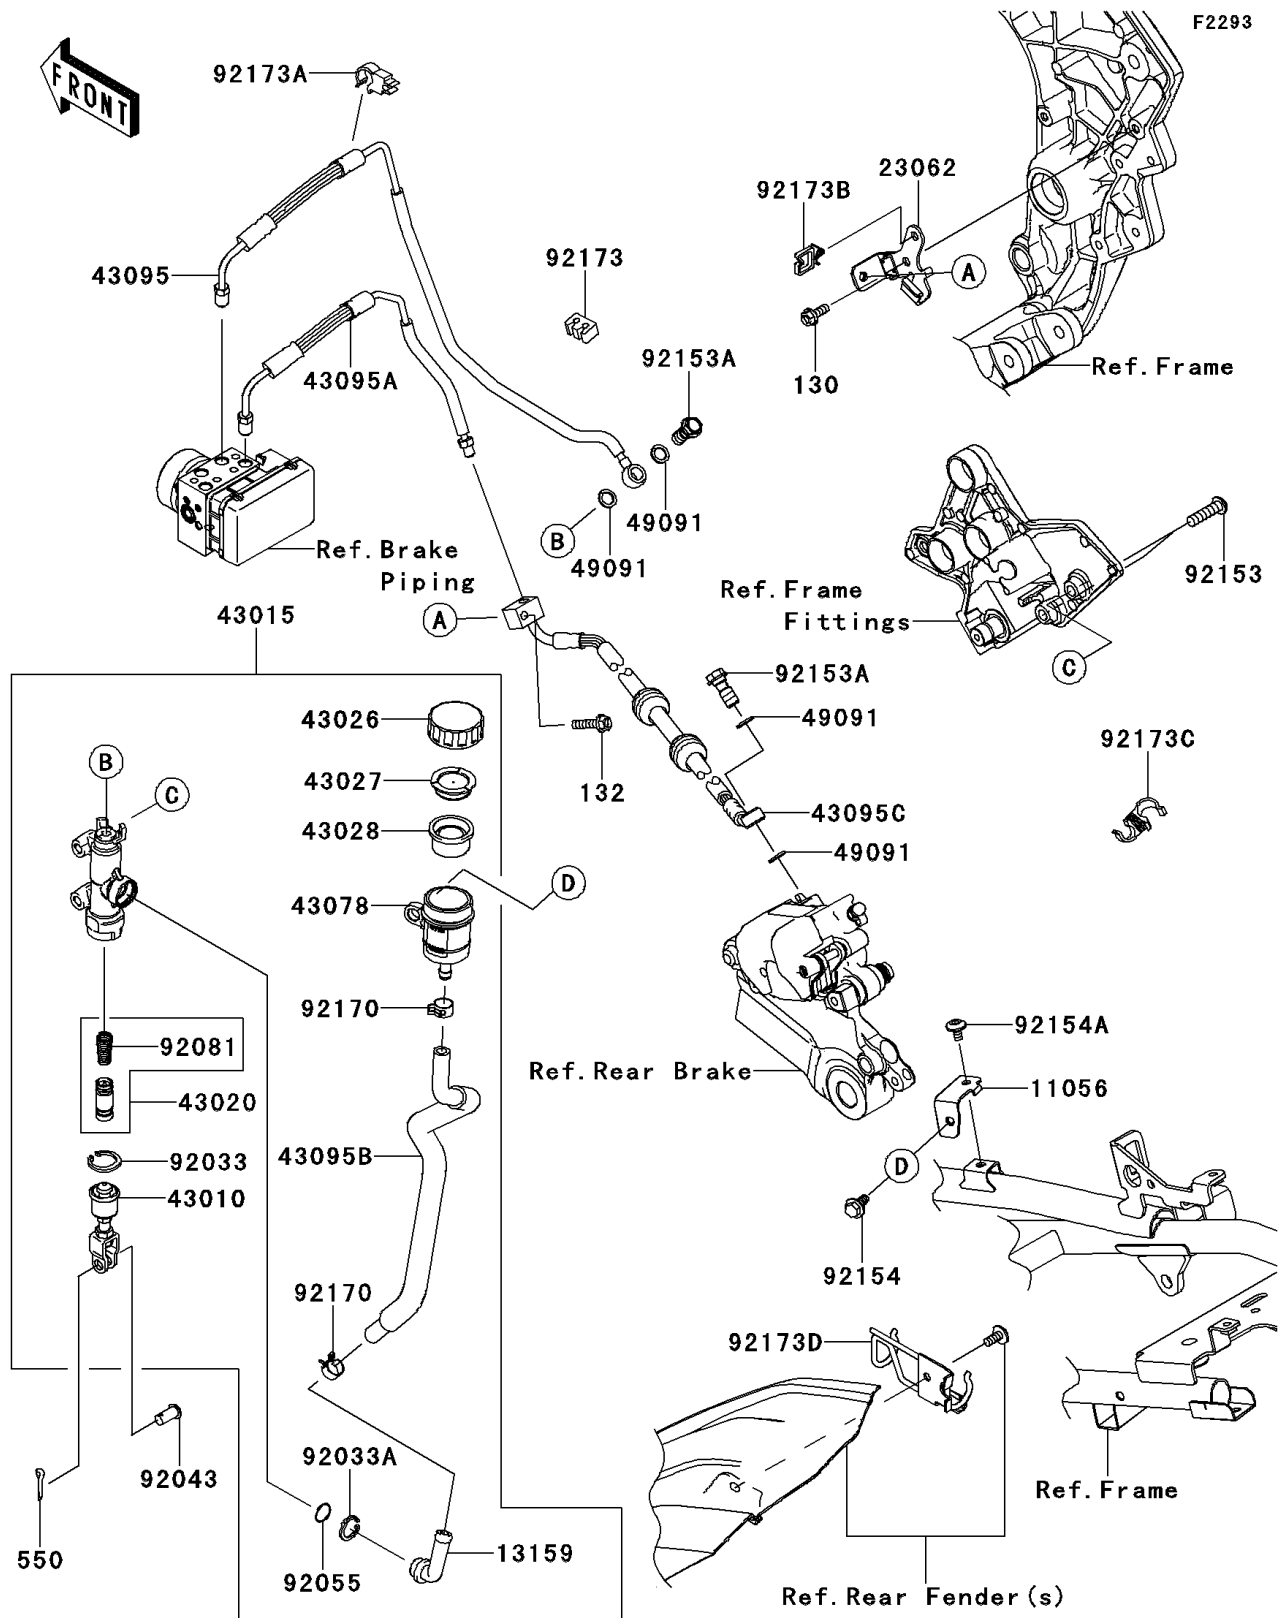

2013 VERSYS® 1000 (European)

PARTS DIAGRAM

Rear Master Cylinder

2013 VERSYS® 1000 (European)

PARTS LIST

Rear Master Cylinder

ITEM NAME	PART NUMBER	QUANTITY
-----------	-------------	----------
