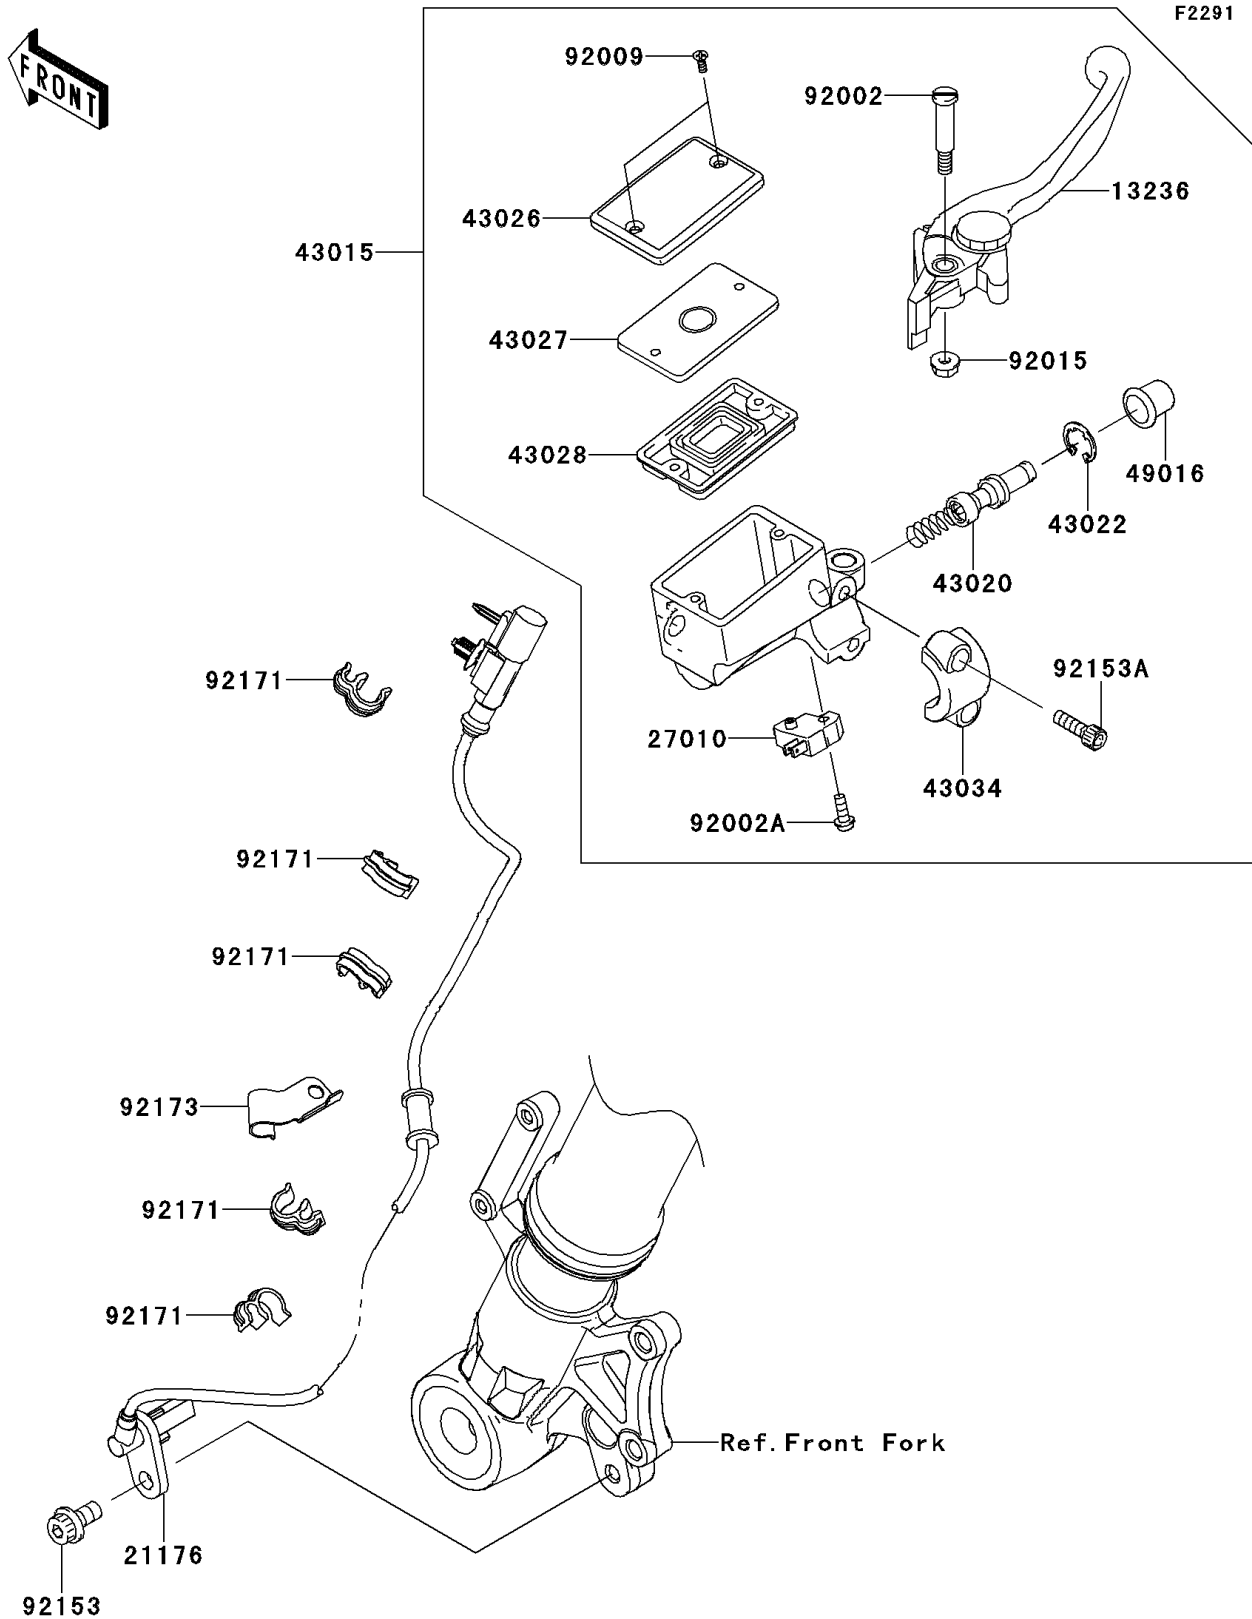

2014 VERSYS® 1000 (European)

PARTS DIAGRAM

Front Master Cylinder

2014 VERSYS[®] 1000 (European)

PARTS LIST

Front Master Cylinder

ITEM NAME	PART NUMBER	QUANTITY
-----------	-------------	----------
