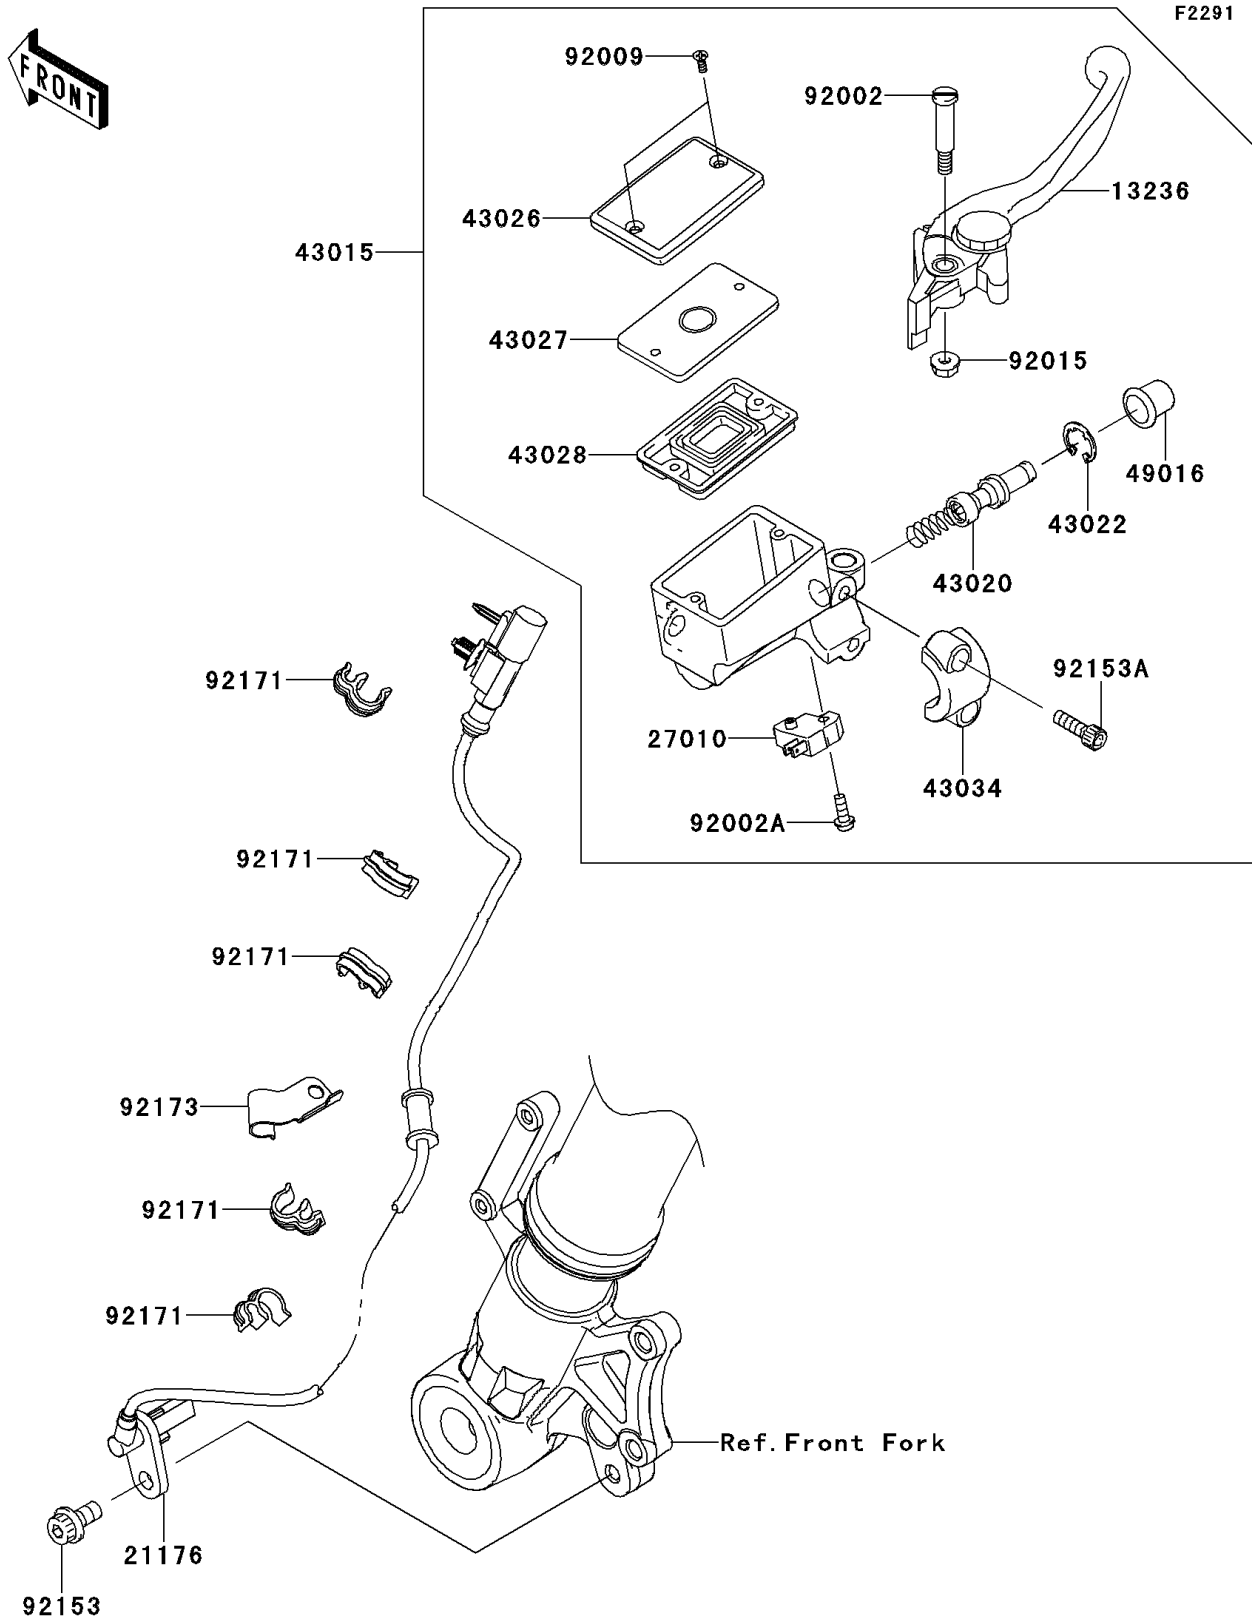

2012 VERSYS® 1000 (European)

PARTS DIAGRAM Front Master Cylinder

2012 VERSYS® 1000 (European)

PARTS LIST

Front Master Cylinder

ITEM NAME	PART NUMBER	QUANTITY
-----------	-------------	----------
