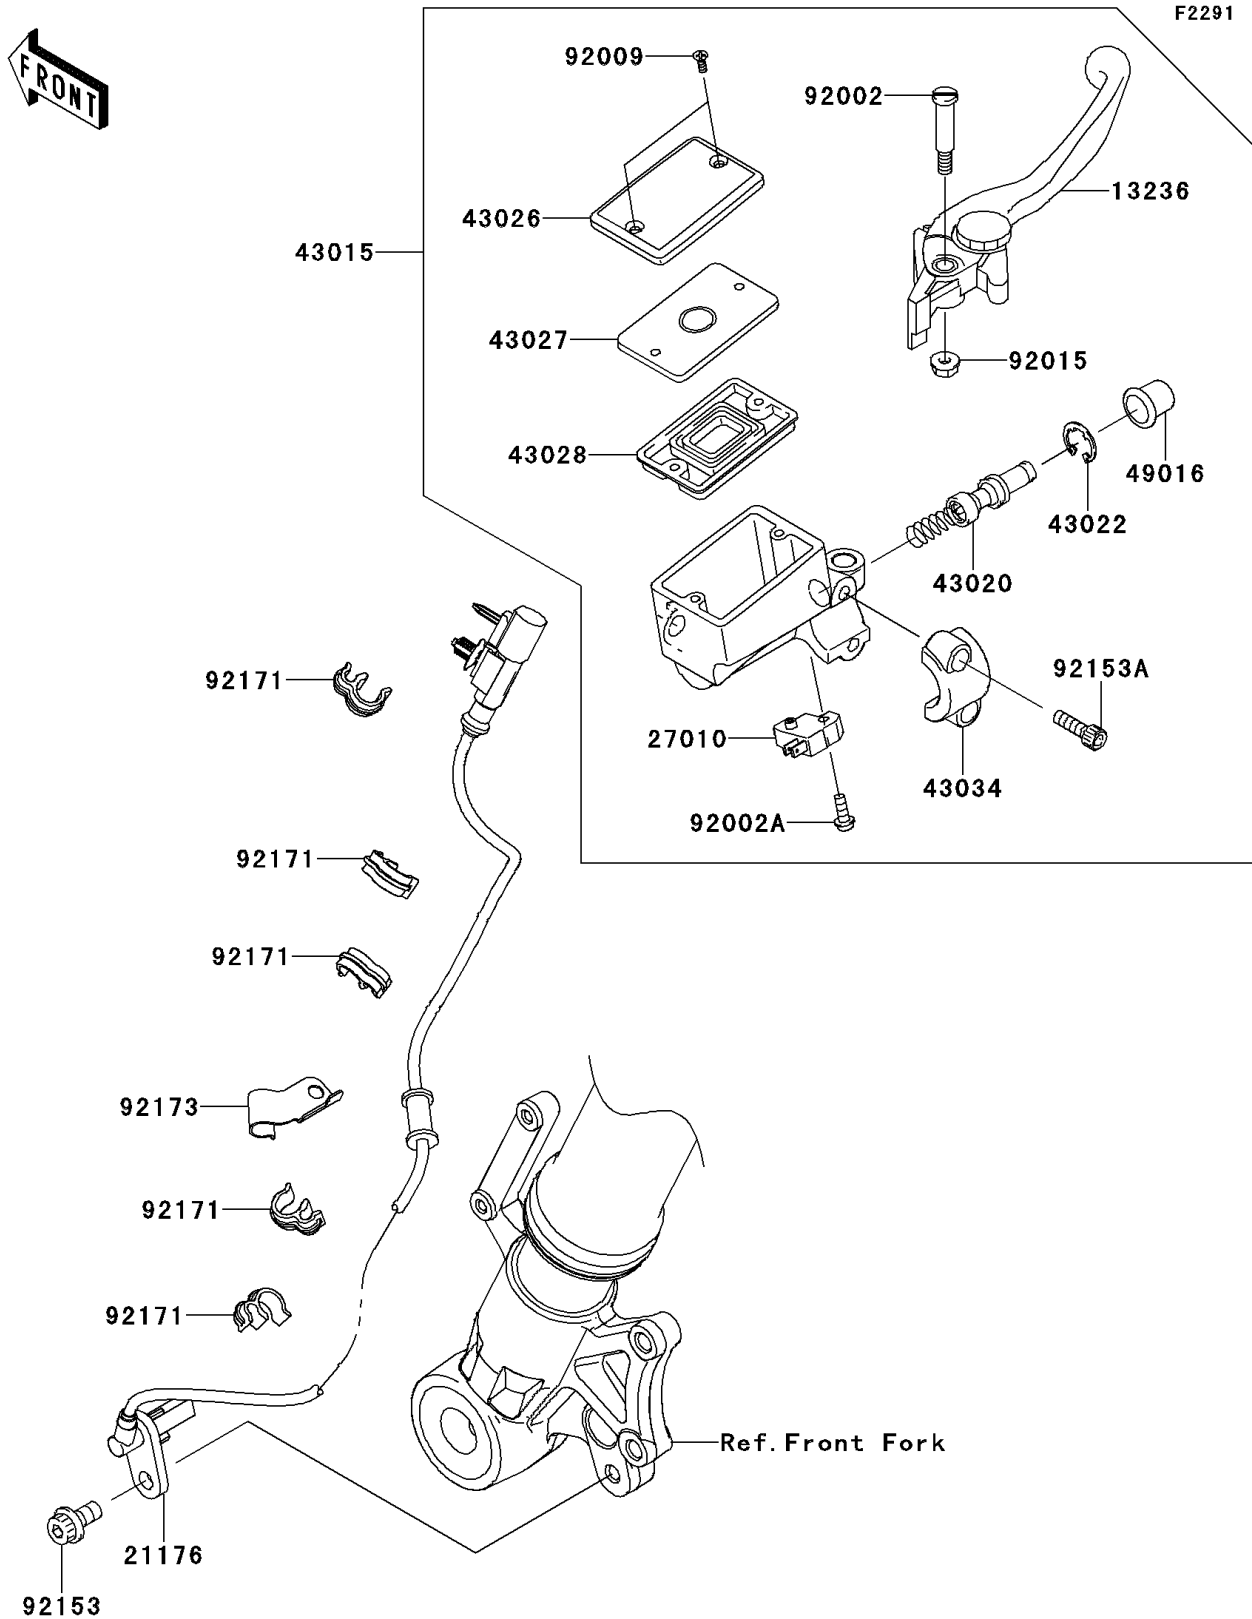

2013 VERSYS® 1000 (European)

PARTS DIAGRAM

Front Master Cylinder

2013 VERSYS® 1000 (European)

PARTS LIST

Front Master Cylinder

ITEM NAME	PART NUMBER	QUANTITY
-----------	-------------	----------
