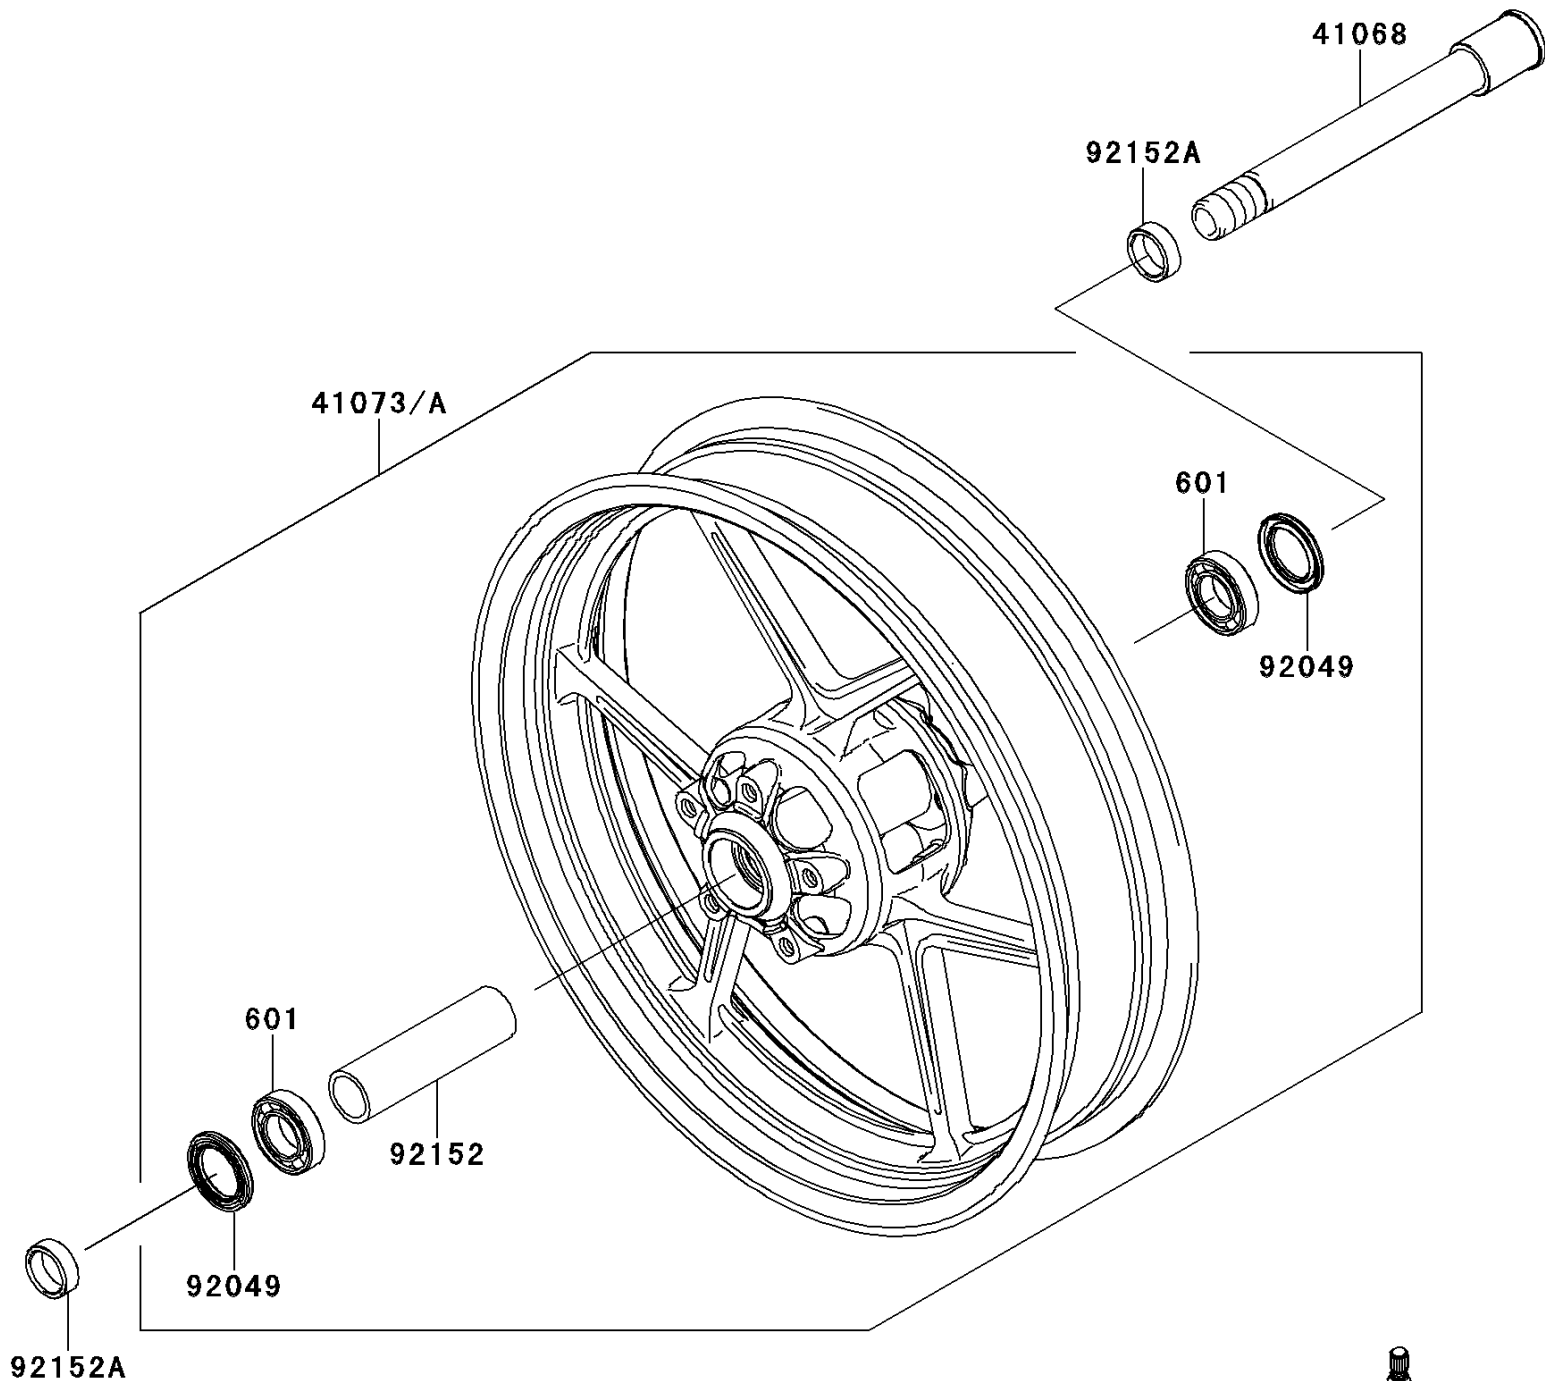

2014 VERSYS[®] 1000 (European)

PARTS DIAGRAM

Front Hub

F2230

Ref. Tires

2014 VERSYS[®] 1000 (European)

PARTS LIST

Front Hub

ITEM NAME	PART NUMBER	QUANTITY
-----------	-------------	----------
