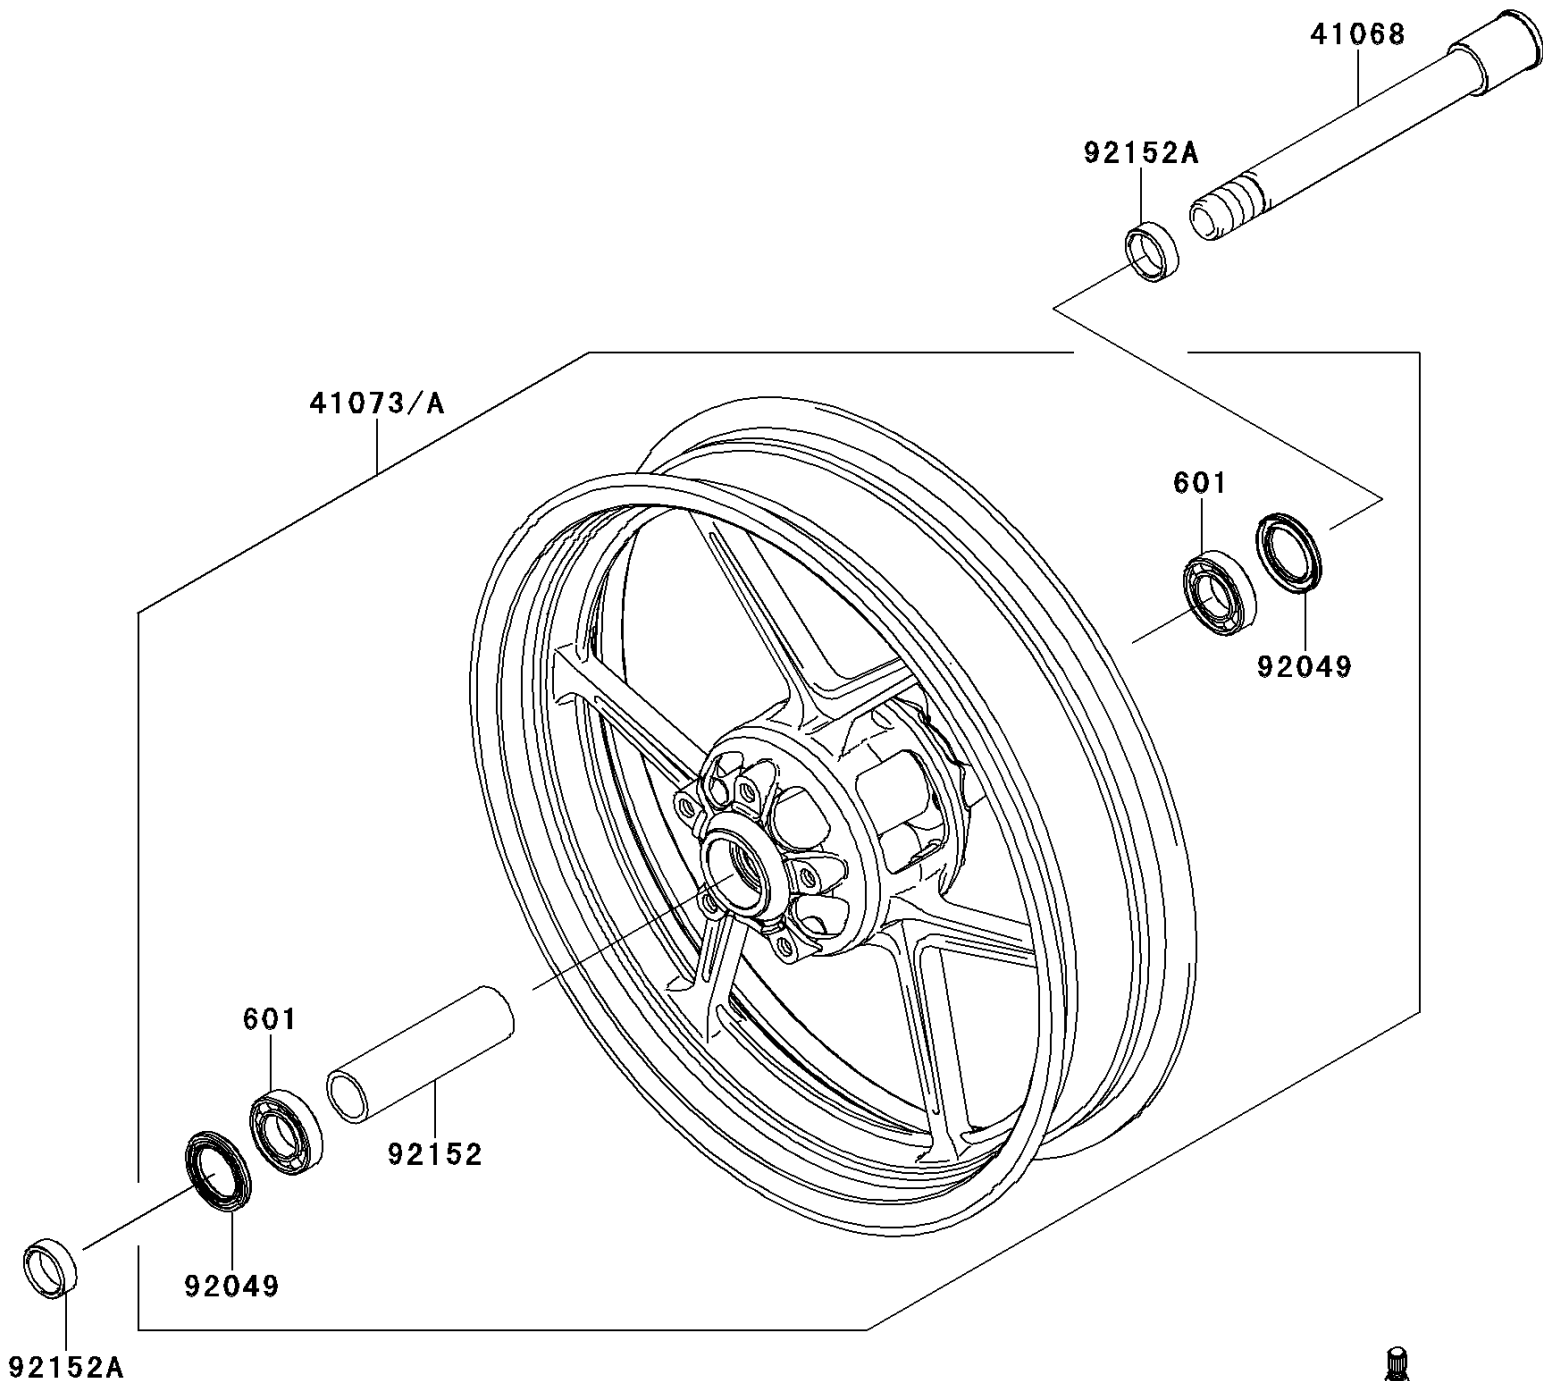

2012 VERSYS® 1000 (European)

PARTS DIAGRAM

Front Hub

F2230

Ref. Tires

2012 VERSYS® 1000 (European)

PARTS LIST

Front Hub

ITEM NAME	PART NUMBER	QUANTITY
-----------	-------------	----------
