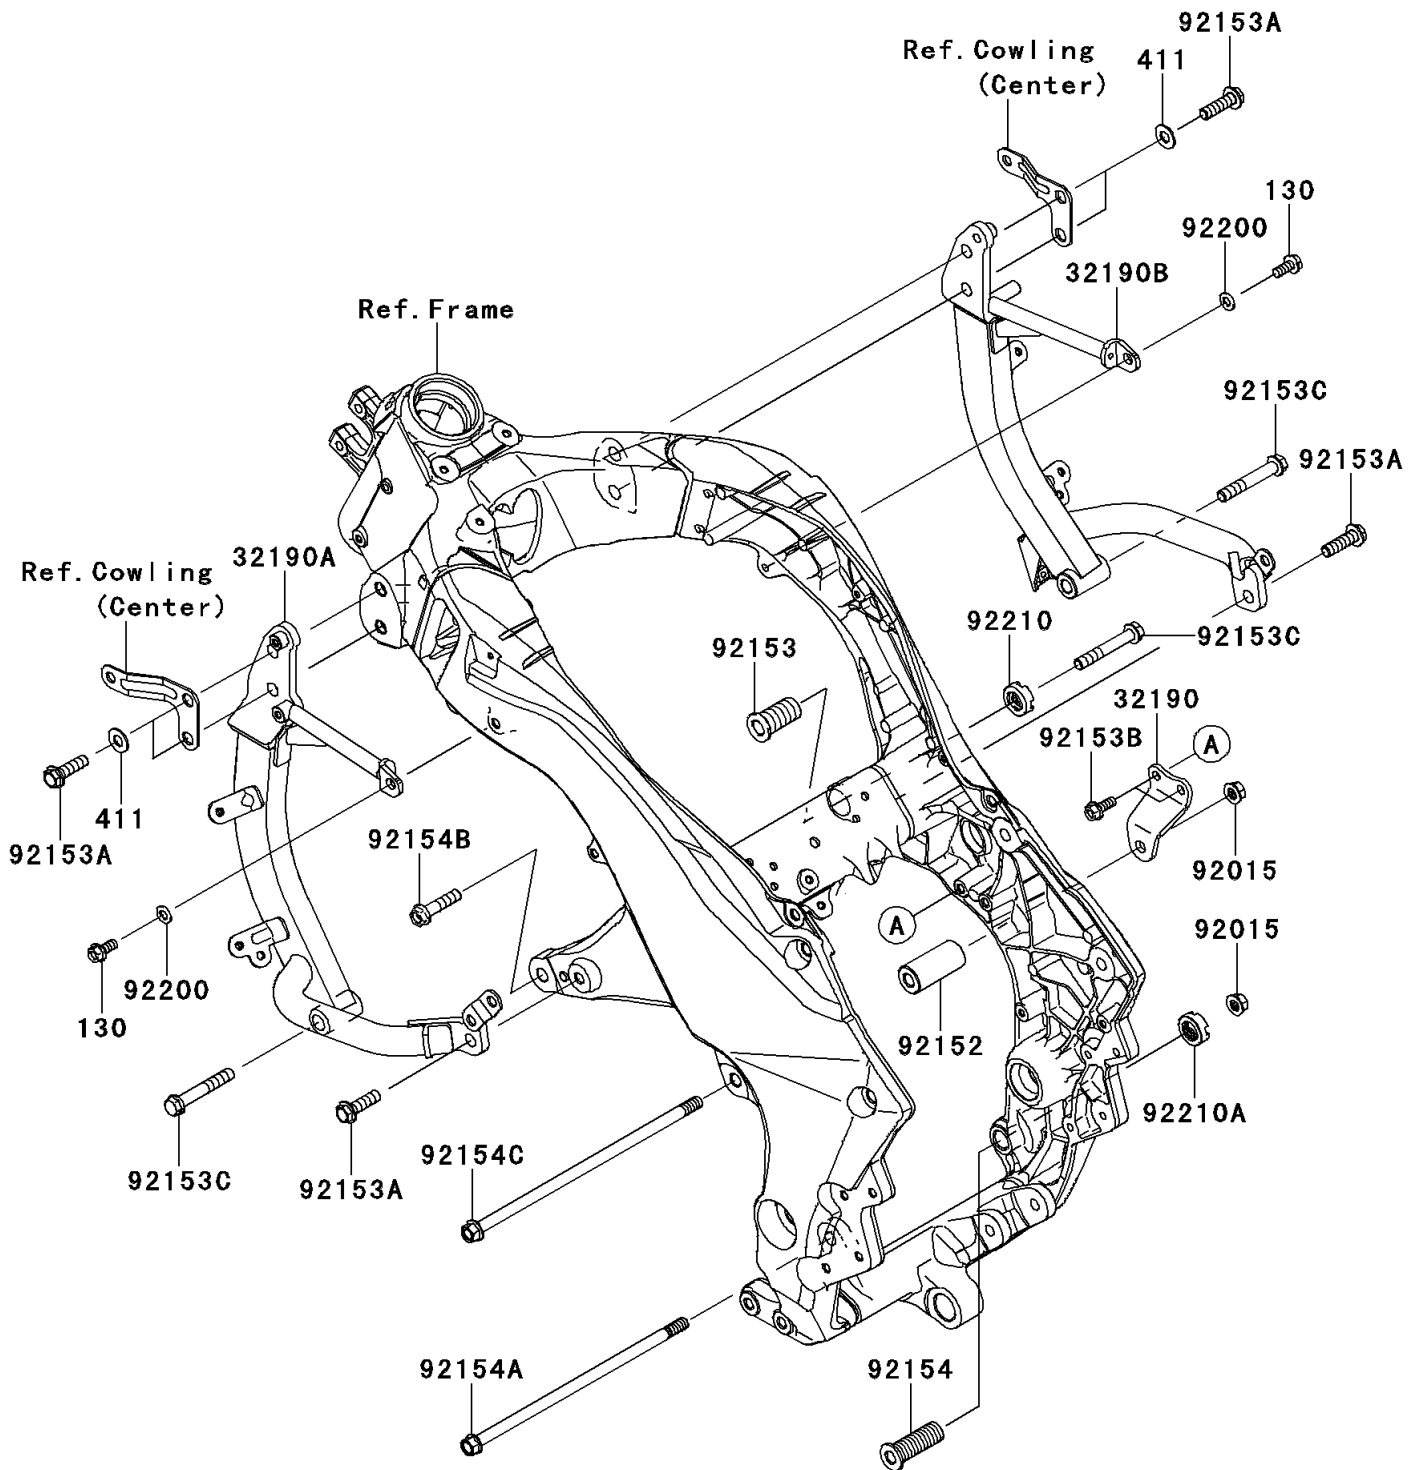

2014 VERSYS® 1000 (European)

PARTS DIAGRAM

Engine Mount

F2122

2014 VERSYS® 1000 (European)

PARTS LIST Engine Mount

ITEM NAME	PART NUMBER	QUANTITY
-----------	-------------	----------
