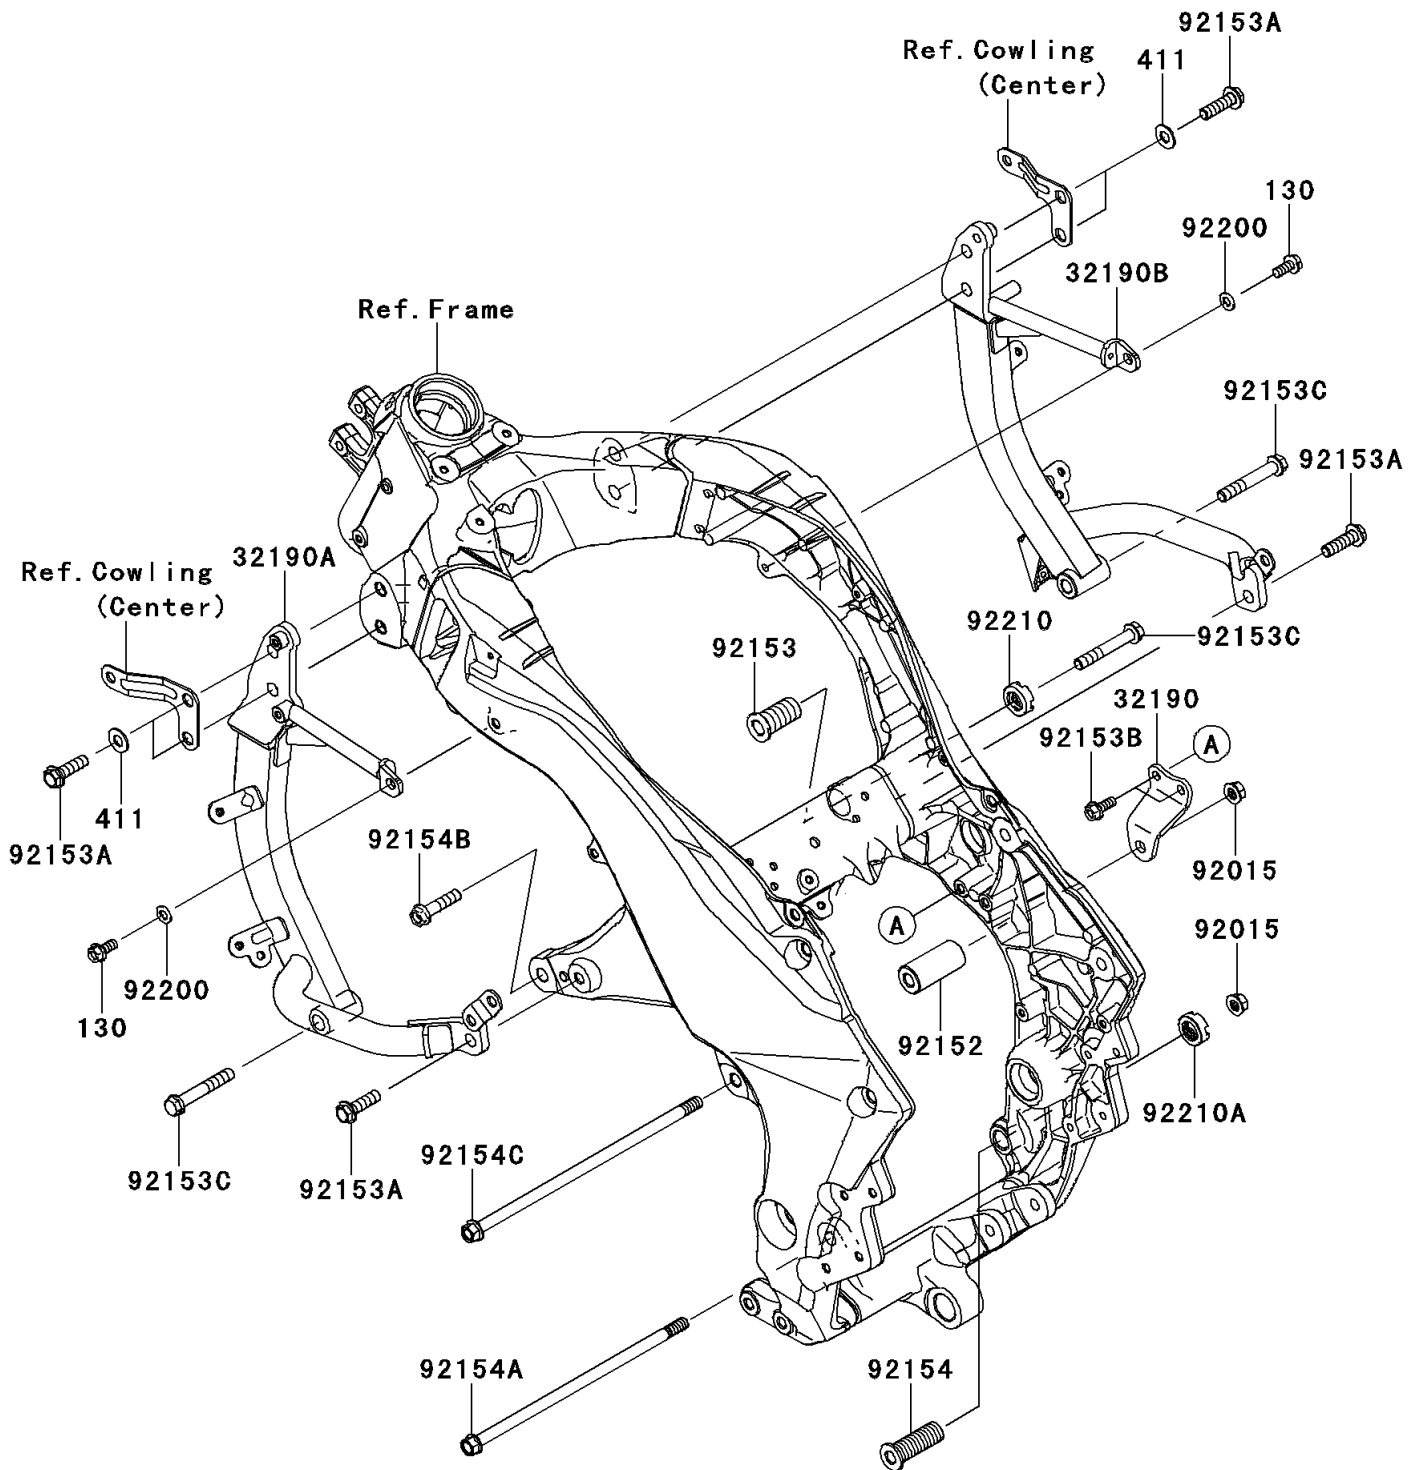

2013 VERSYS® 1000 (European)

PARTS DIAGRAM

Engine Mount

F2122

2013 VERSYS® 1000 (European)

PARTS LIST Engine Mount

ITEM NAME	PART NUMBER	QUANTITY
-----------	-------------	----------
