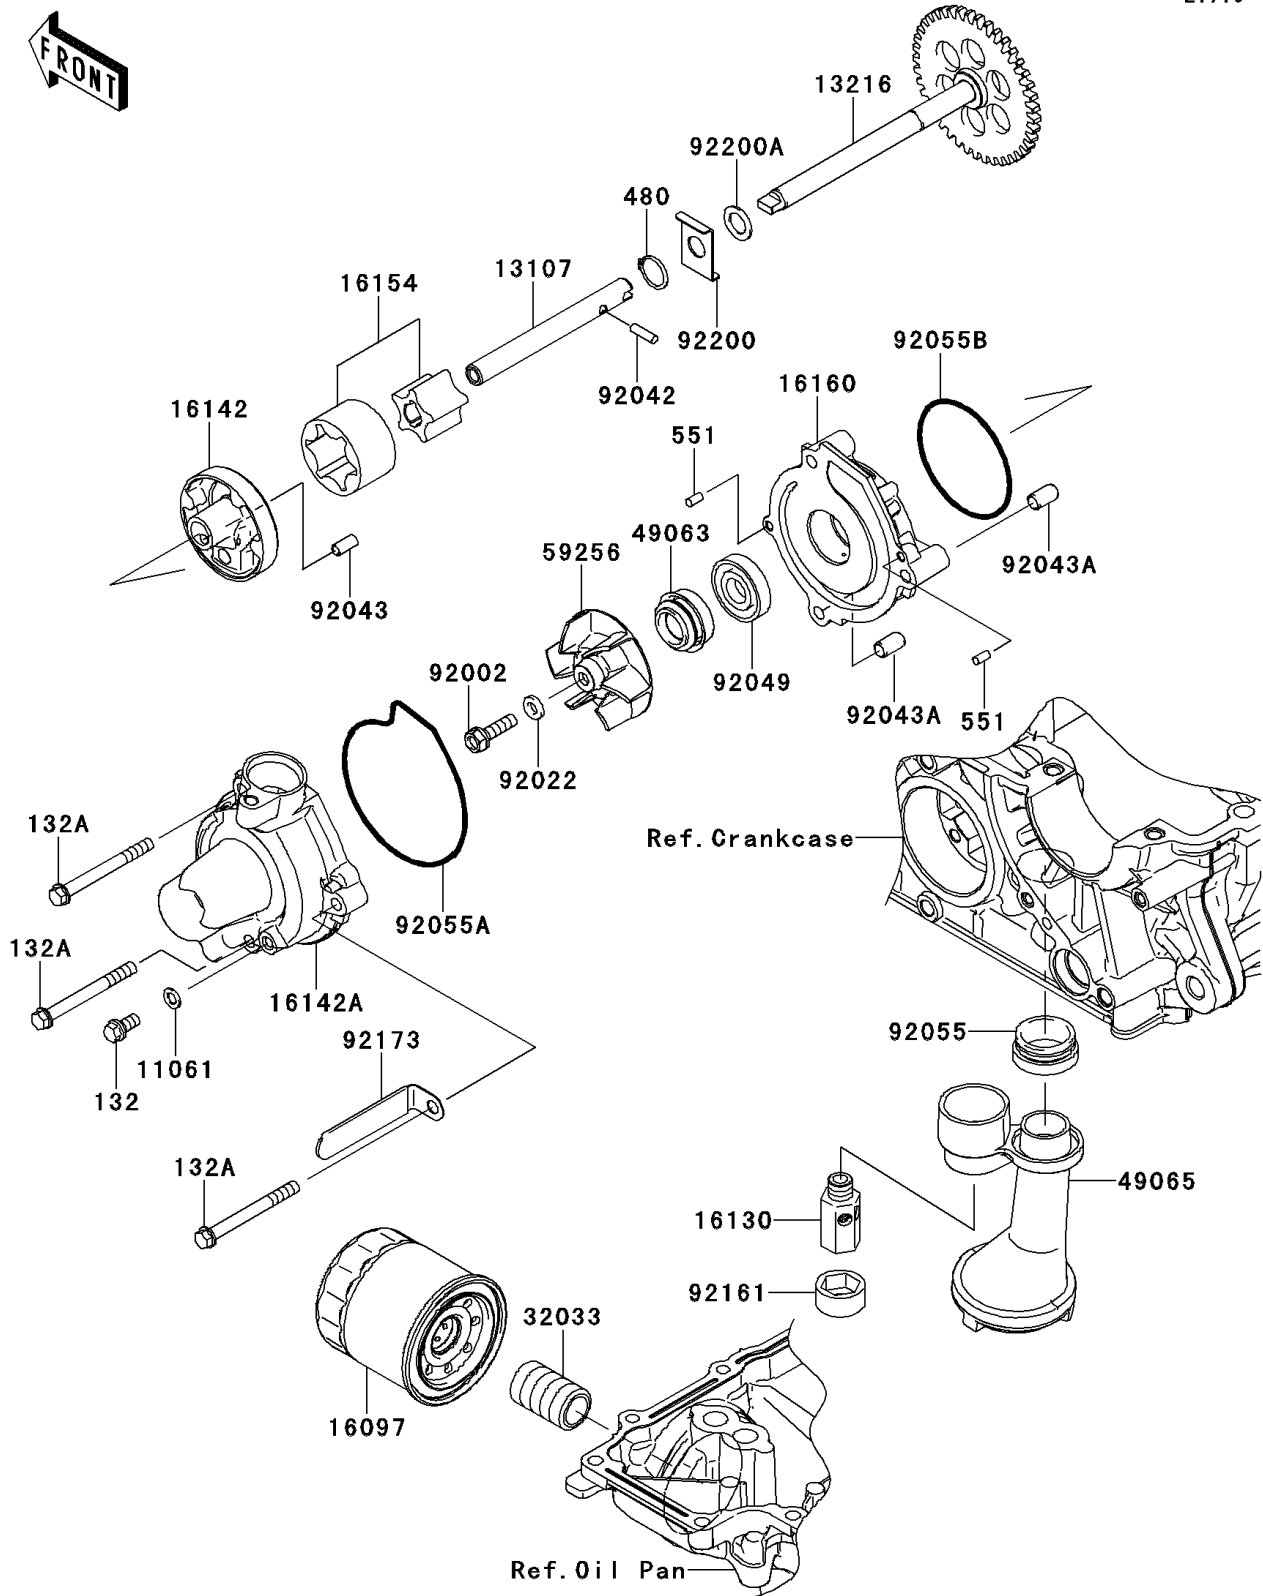

2012 VERSYS® 1000 (European)

PARTS DIAGRAM

Oil Pump

E1710

2012 VERSYS® 1000 (European)

PARTS LIST

Oil Pump

ITEM NAME	PART NUMBER	QUANTITY
-----------	-------------	----------
