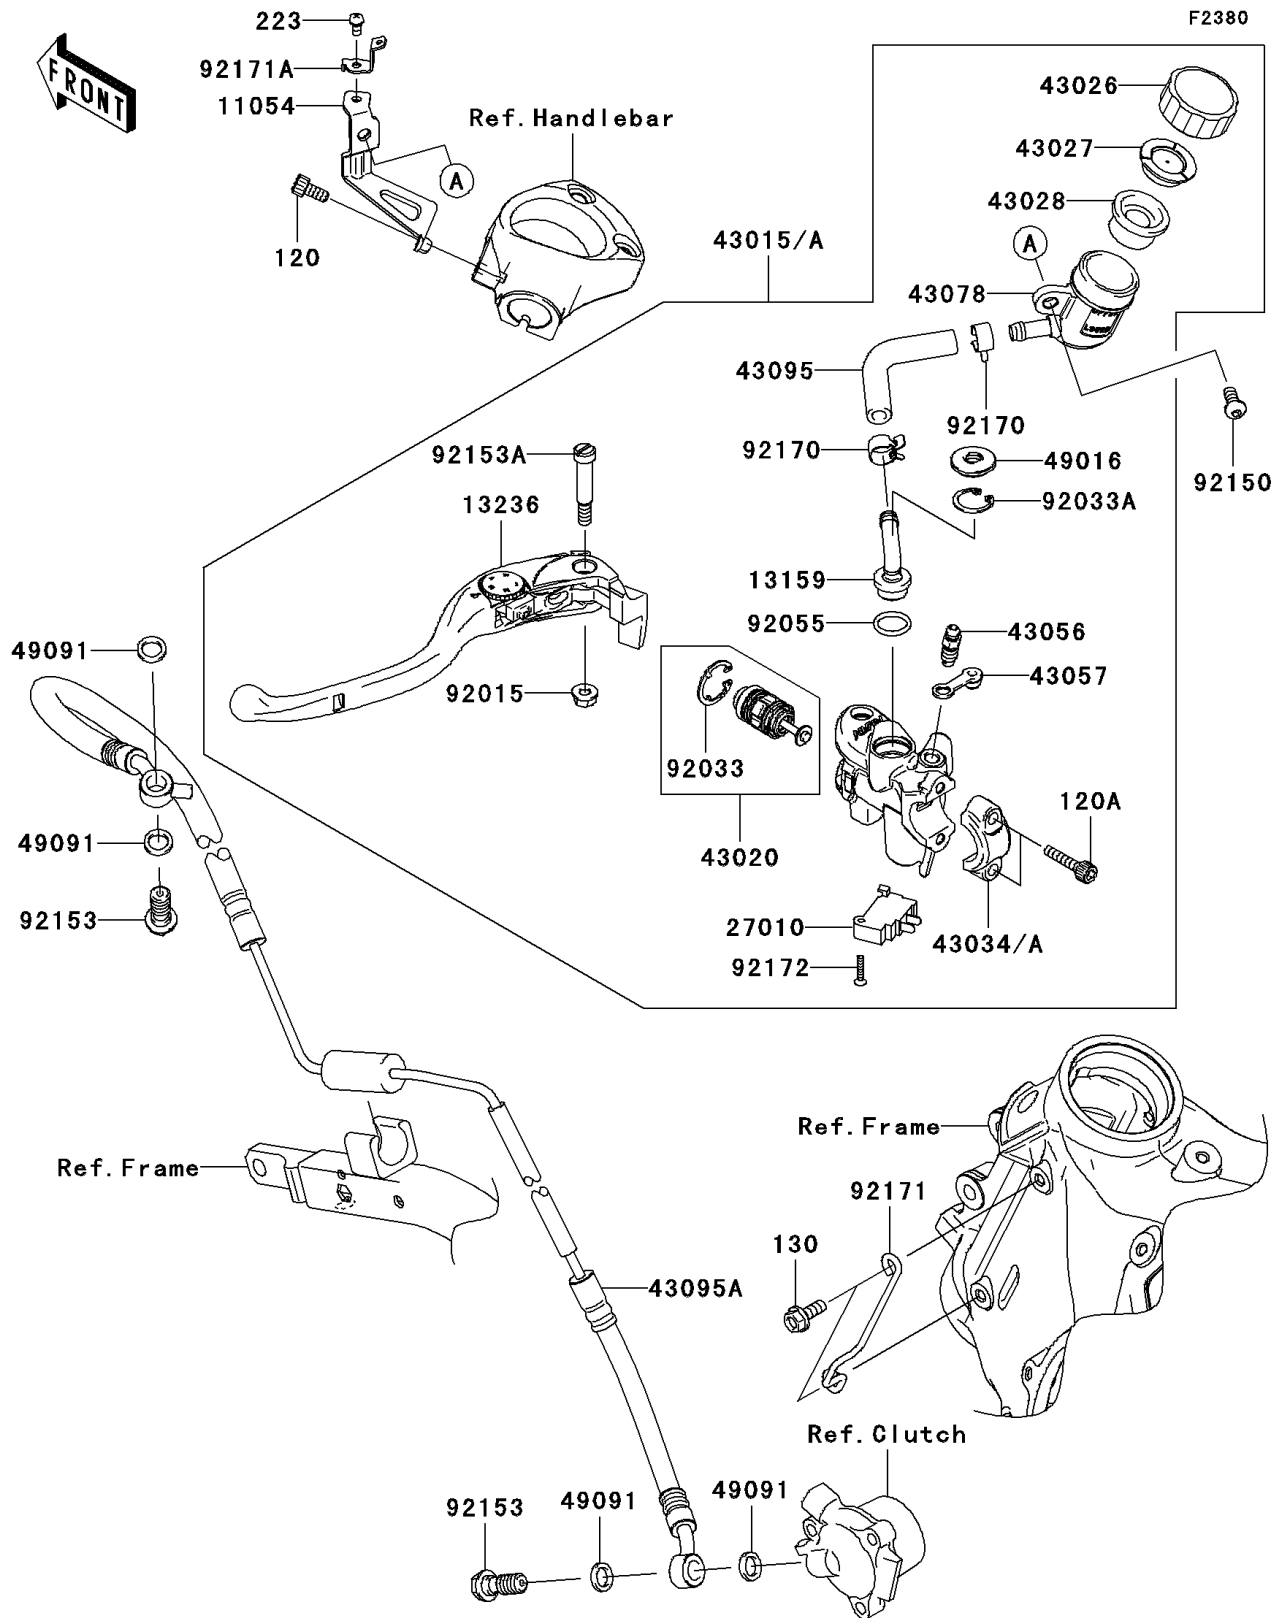

2009 Ninja® ZX™-14

PARTS DIAGRAM

Clutch Master Cylinder

2009 Ninja® ZX™-14

PARTS LIST

Clutch Master Cylinder

ITEM NAME

PART NUMBER

QUANTITY
