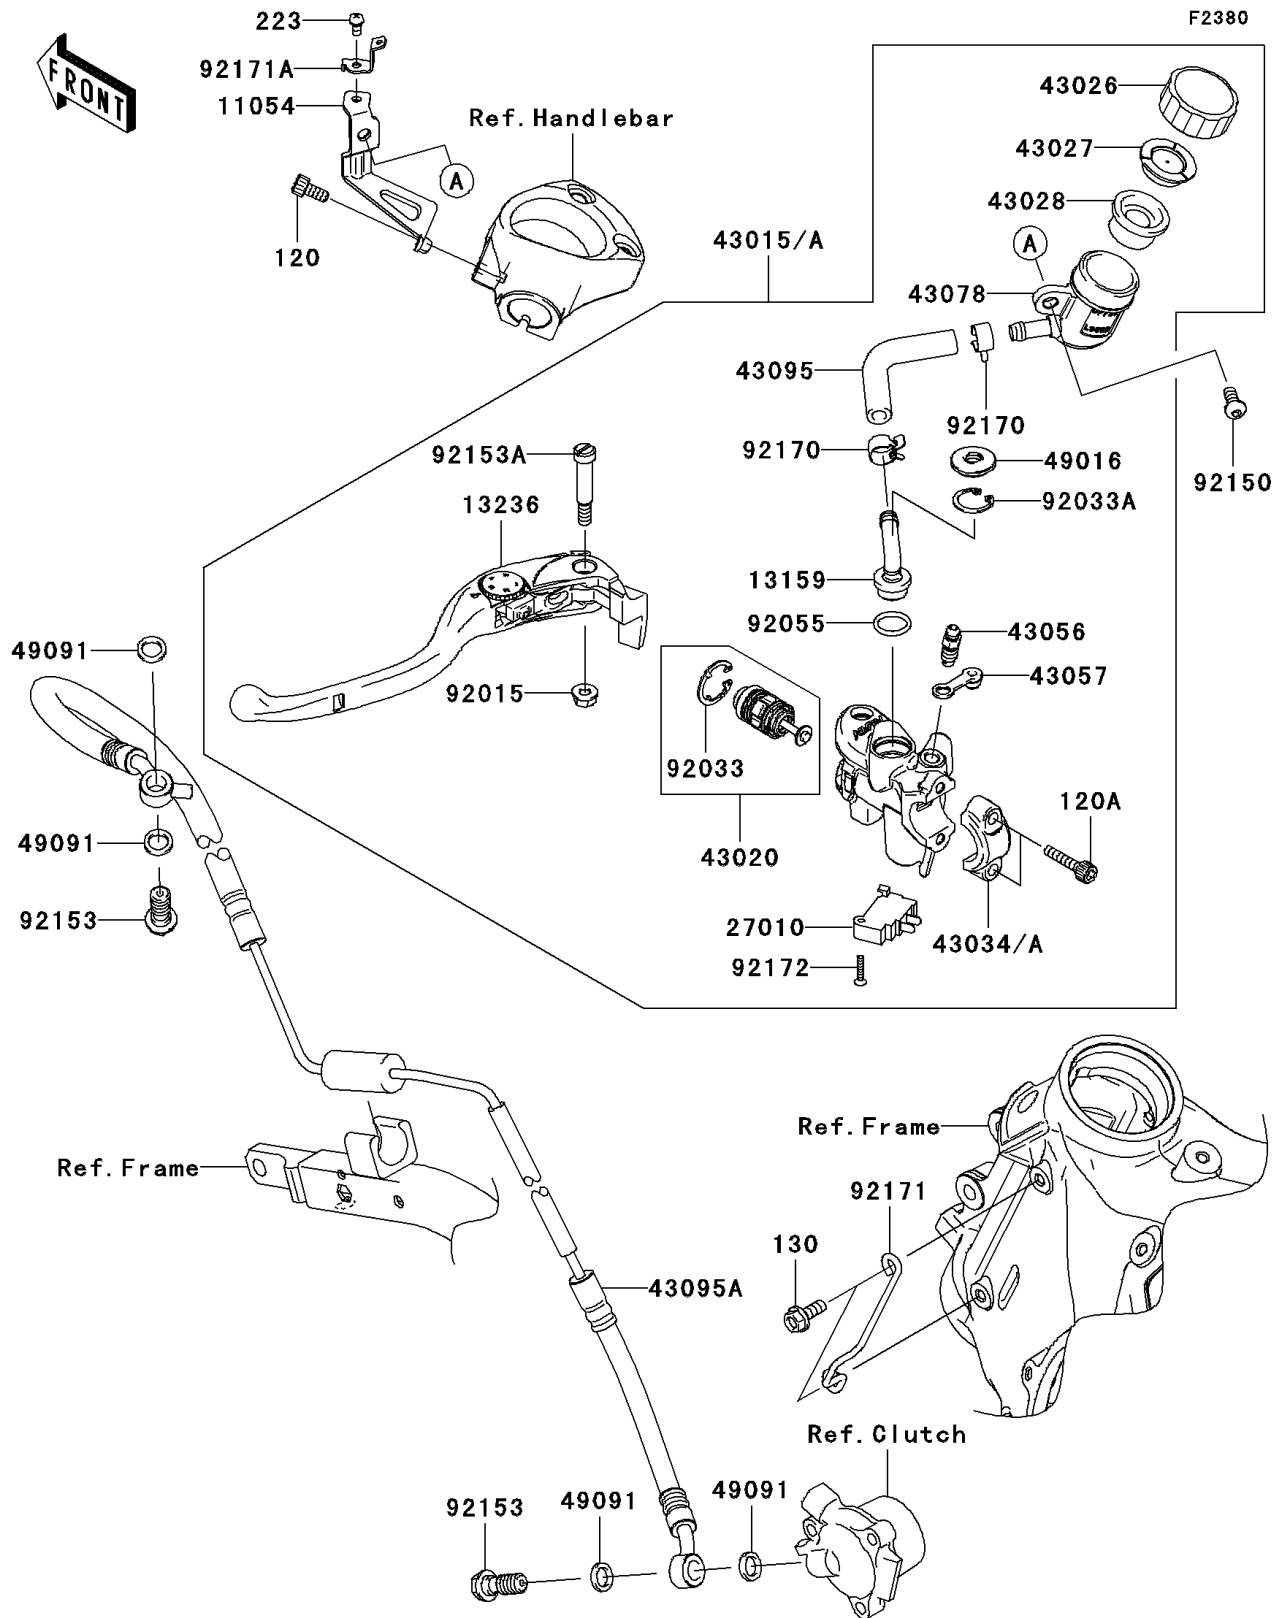

2008 Ninja[®] ZX[™]-14

PARTS DIAGRAM

Clutch Master Cylinder

2008 Ninja[®] ZX[™]-14

PARTS LIST

Clutch Master Cylinder

ITEM NAME

PART NUMBER

QUANTITY
