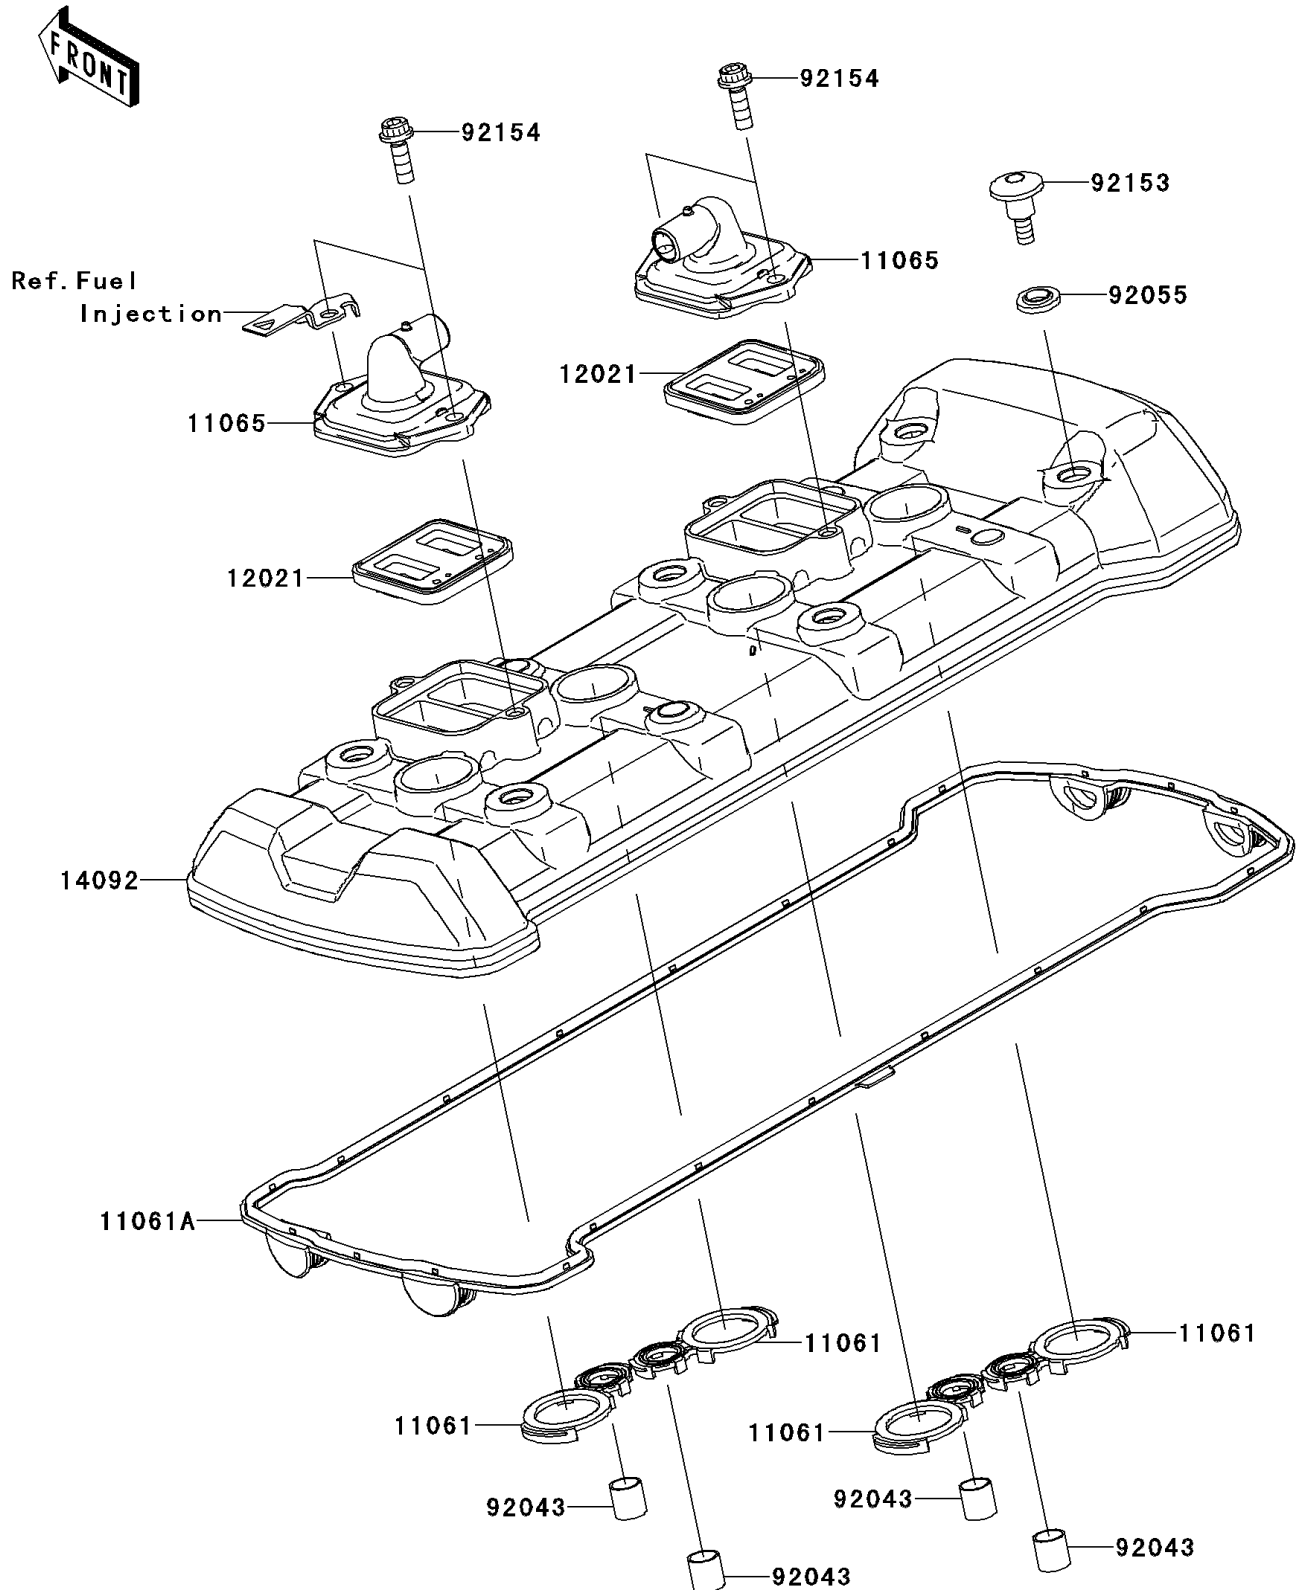

2014 VERSYS® 1000 (European)

PARTS DIAGRAM

Cylinder Head Cover

E1112

2014 VERSYS® 1000 (European)

PARTS LIST

Cylinder Head Cover

| ITEM NAME | PART NUMBER | QUANTITY |
|-----------|-------------|----------|
|-----------|-------------|----------|
