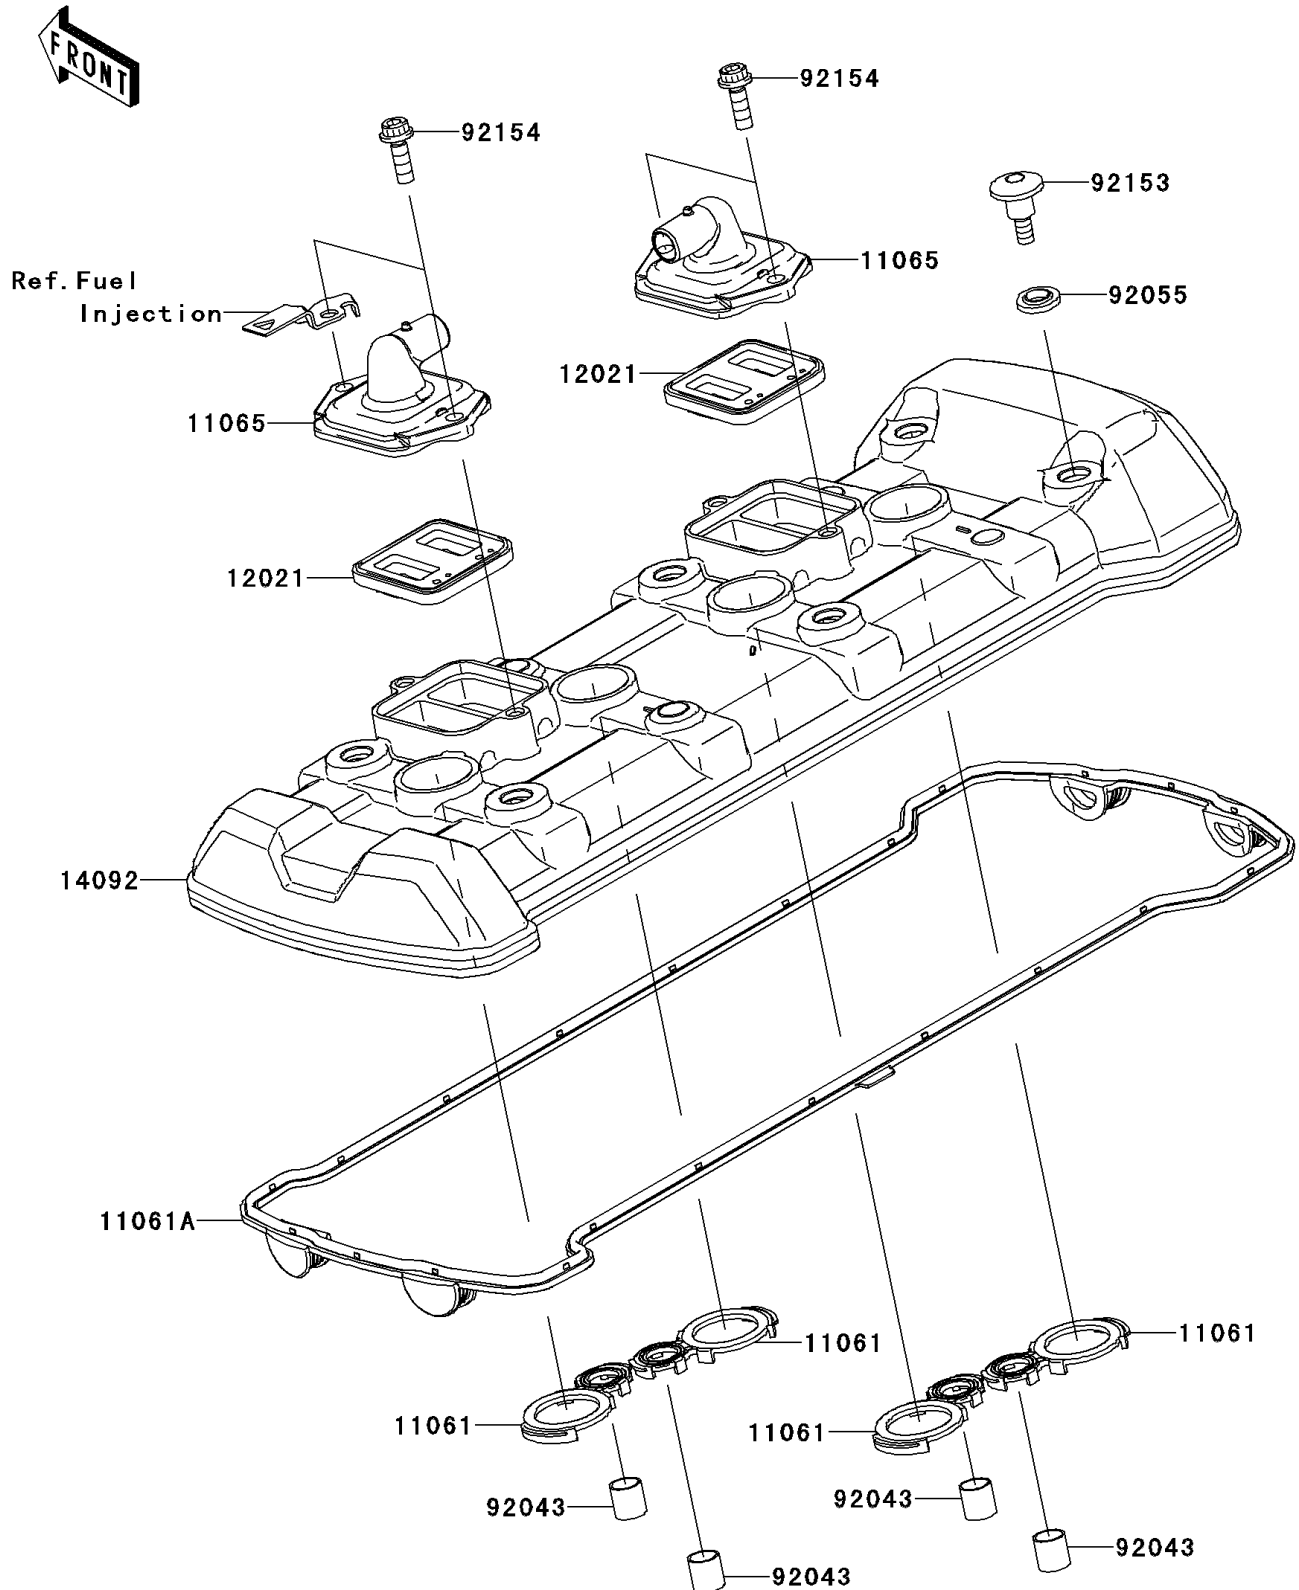

2012 VERSYS® 1000 (European)

PARTS DIAGRAM Cylinder Head Cover

E1112

2012 VERSYS® 1000 (European)

PARTS LIST

Cylinder Head Cover

ITEM NAME	PART NUMBER	QUANTITY
-----------	-------------	----------
