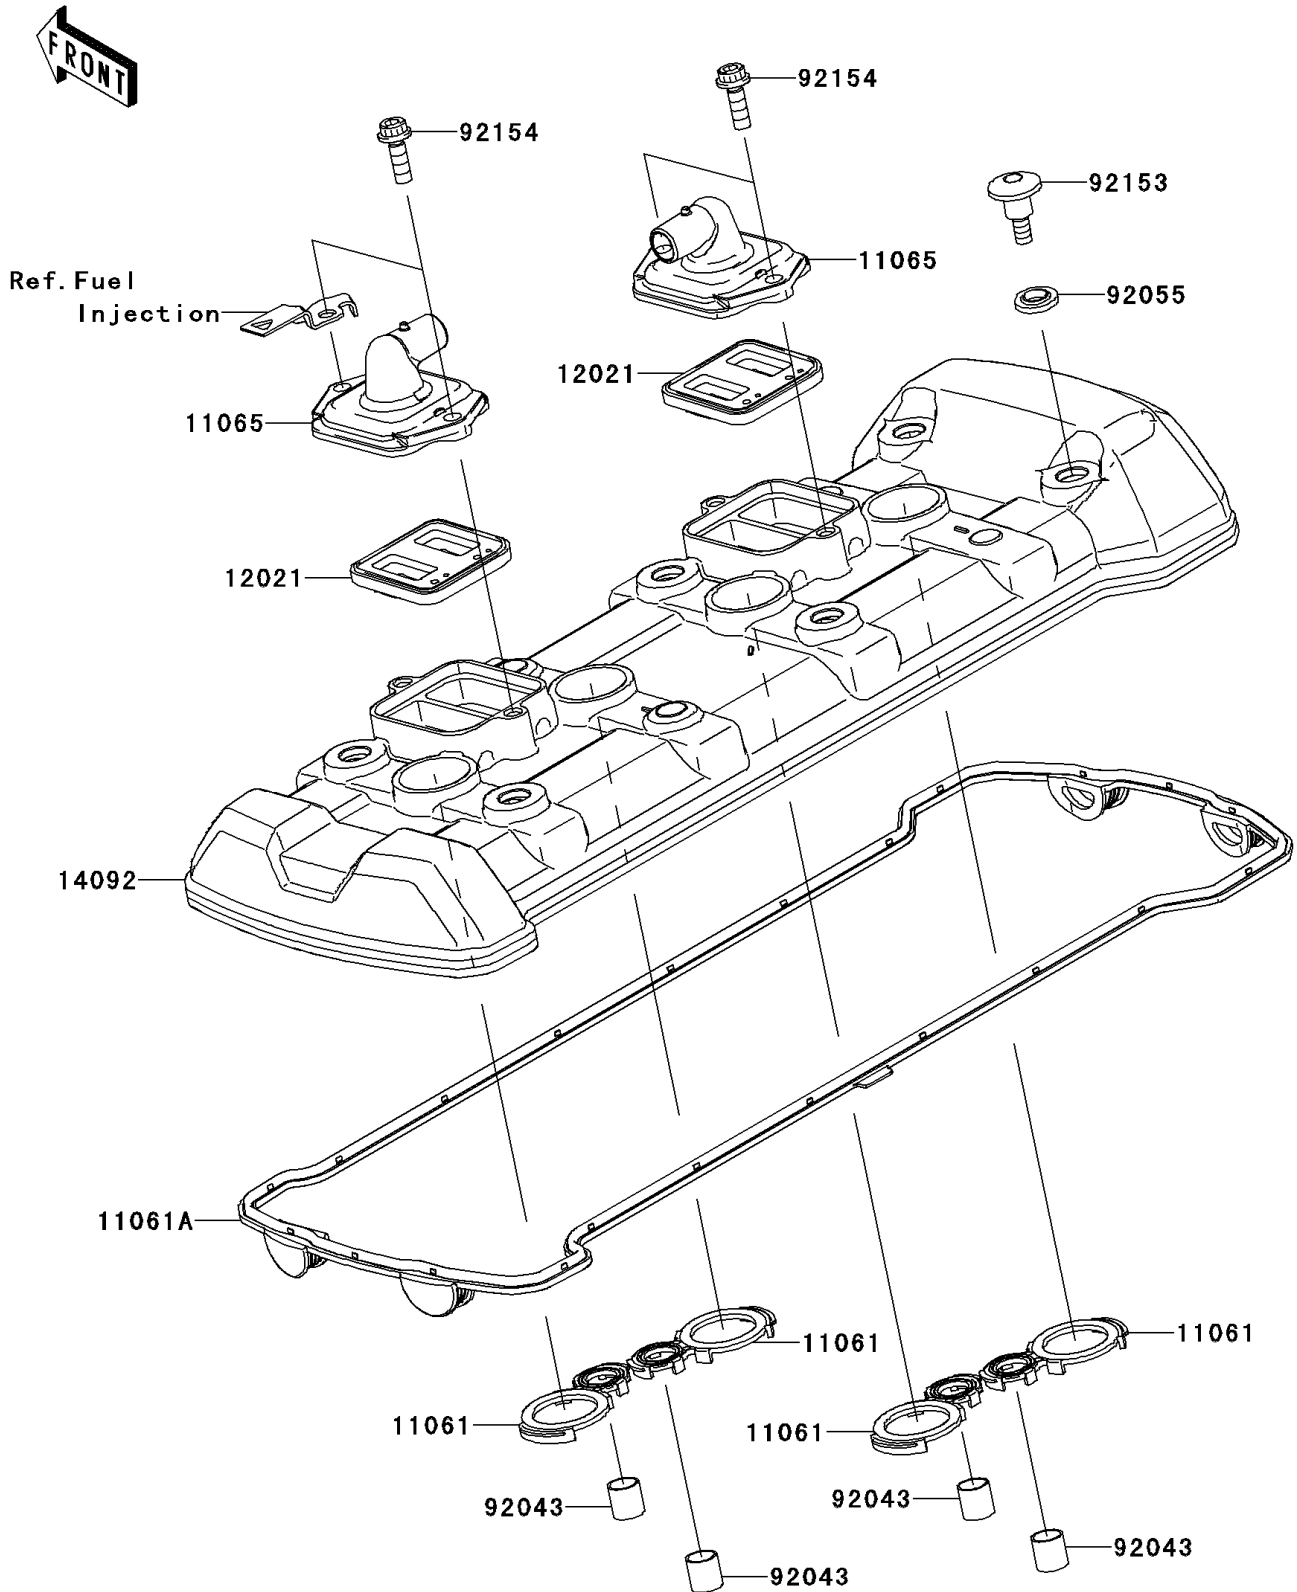

2013 VERSYS® 1000 (European)

PARTS DIAGRAM Cylinder Head Cover

E1112

2013 VERSYS® 1000 (European)

PARTS LIST

Cylinder Head Cover

ITEM NAME	PART NUMBER	QUANTITY
-----------	-------------	----------
