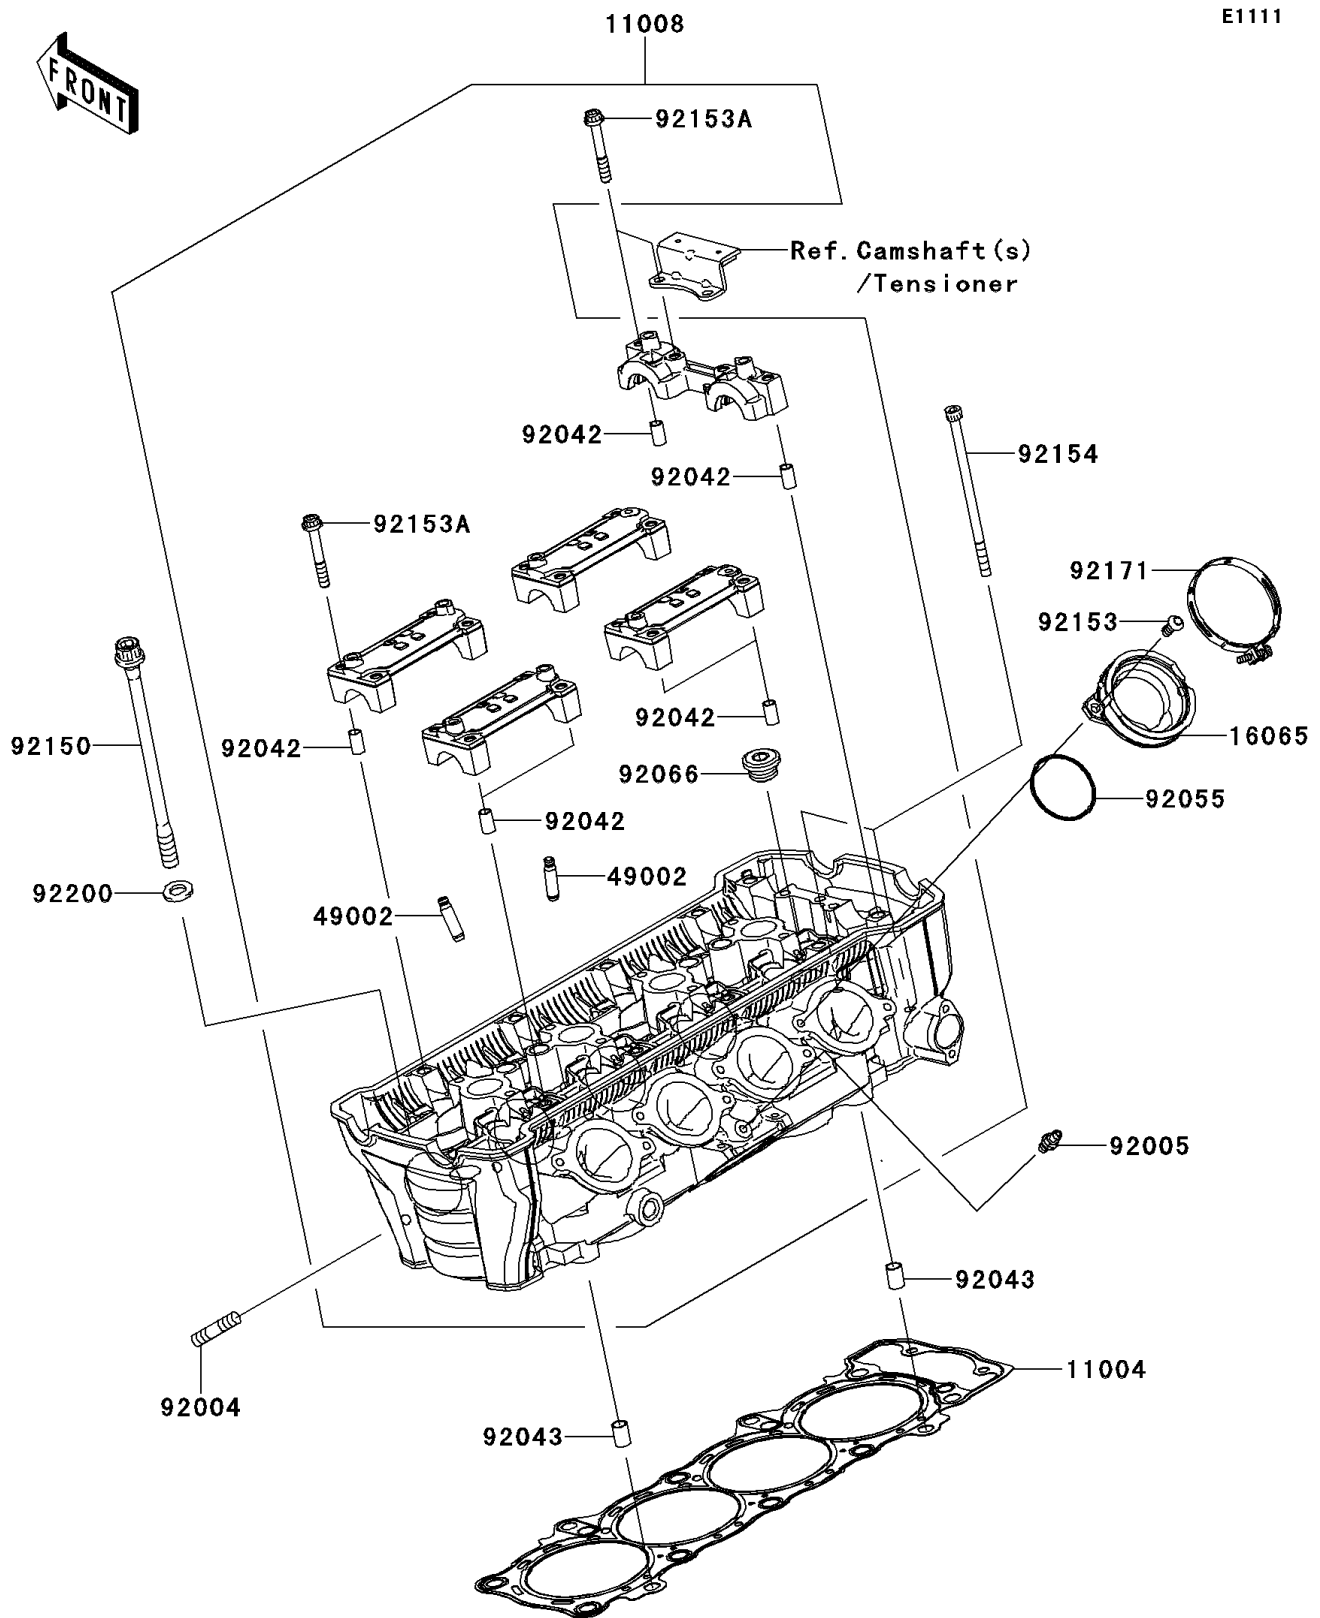

2012 VERSYS® 1000 (European)

PARTS DIAGRAM

Cylinder Head

2012 VERSYS® 1000 (European)

PARTS LIST

Cylinder Head

ITEM NAME	PART NUMBER	QUANTITY
-----------	-------------	----------
