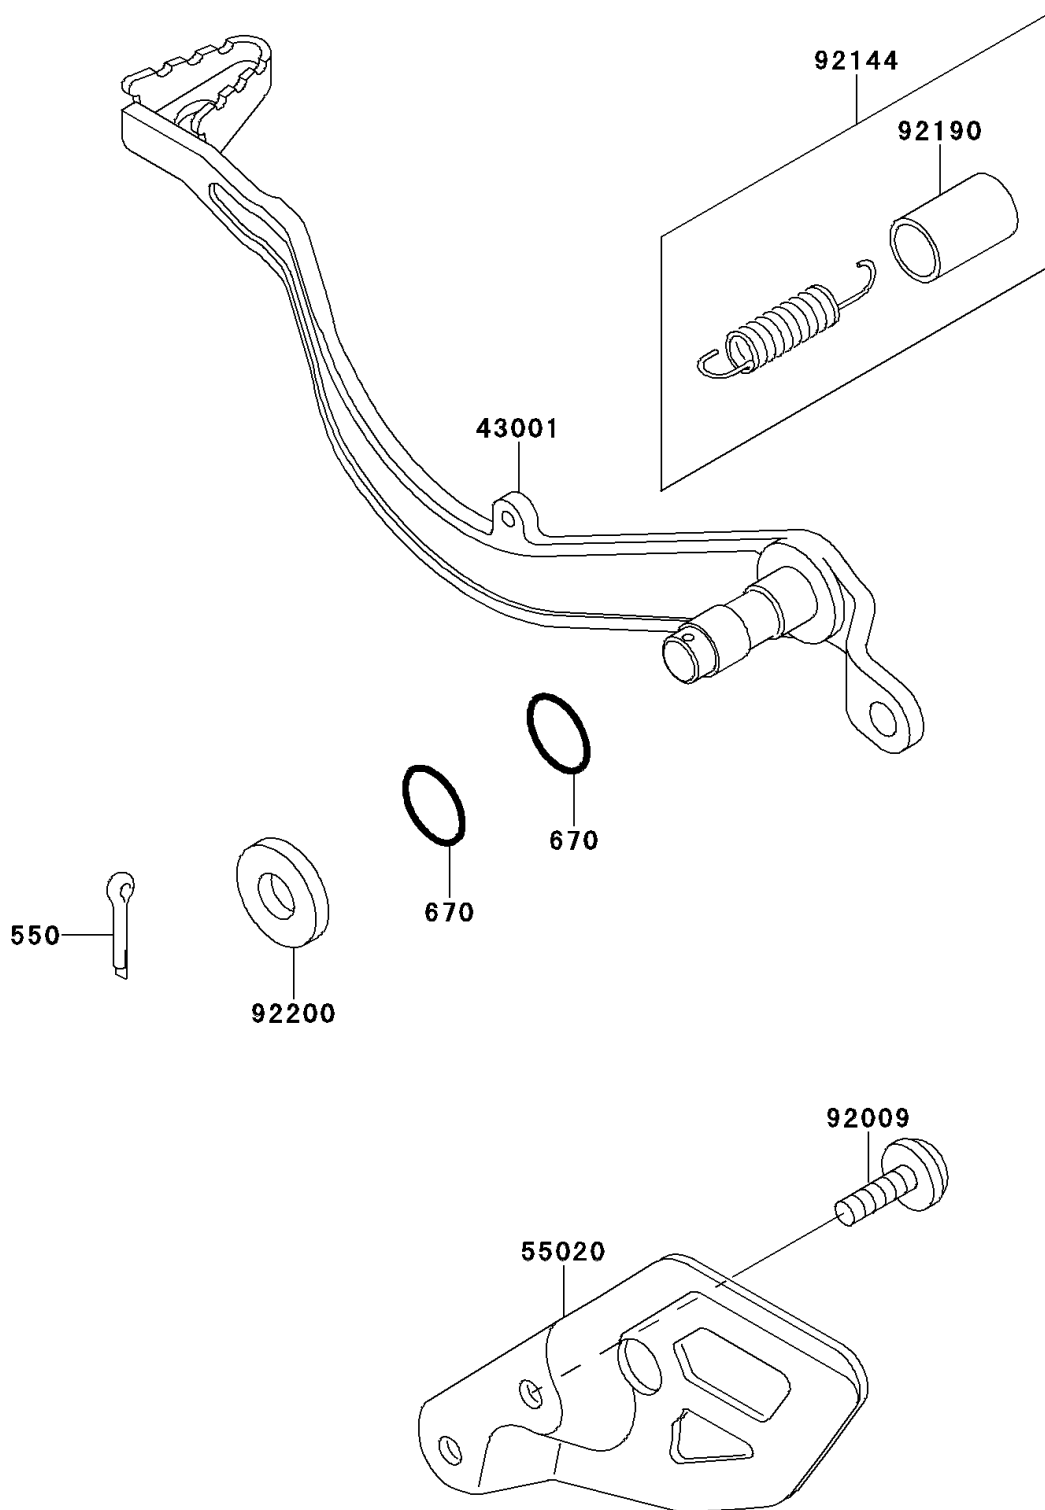

1996 KLX650R

PARTS DIAGRAM

Brake Pedal

Kawasaki

Let the Good Times Roll®

F2260

1996 KLX650R

PARTS LIST

Brake Pedal

ITEM NAME	PART NUMBER	QUANTITY
PIN-COTTER,2.5X25 (Ref # 550)	550D2525	1
O RING,14MM (Ref # 670)	670B2014	2
LEVER-BRAKE,PEDAL (Ref # 43001)	43001-1318	1
GUARD,RR MASTER CYLINDER (Ref # 55020)	55020-1445	1
SCREW,6X10,WHITE (Ref # 92009)	92009-1286	2
SPRING,BRAKE PEDAL RETURN (Ref # 92144)	92144-1752	1
TUBE,13X16X25 (Ref # 92190)	92190-1488	1
WASHER,14.5X24X1.6 (Ref # 92200)	92200-1171	1