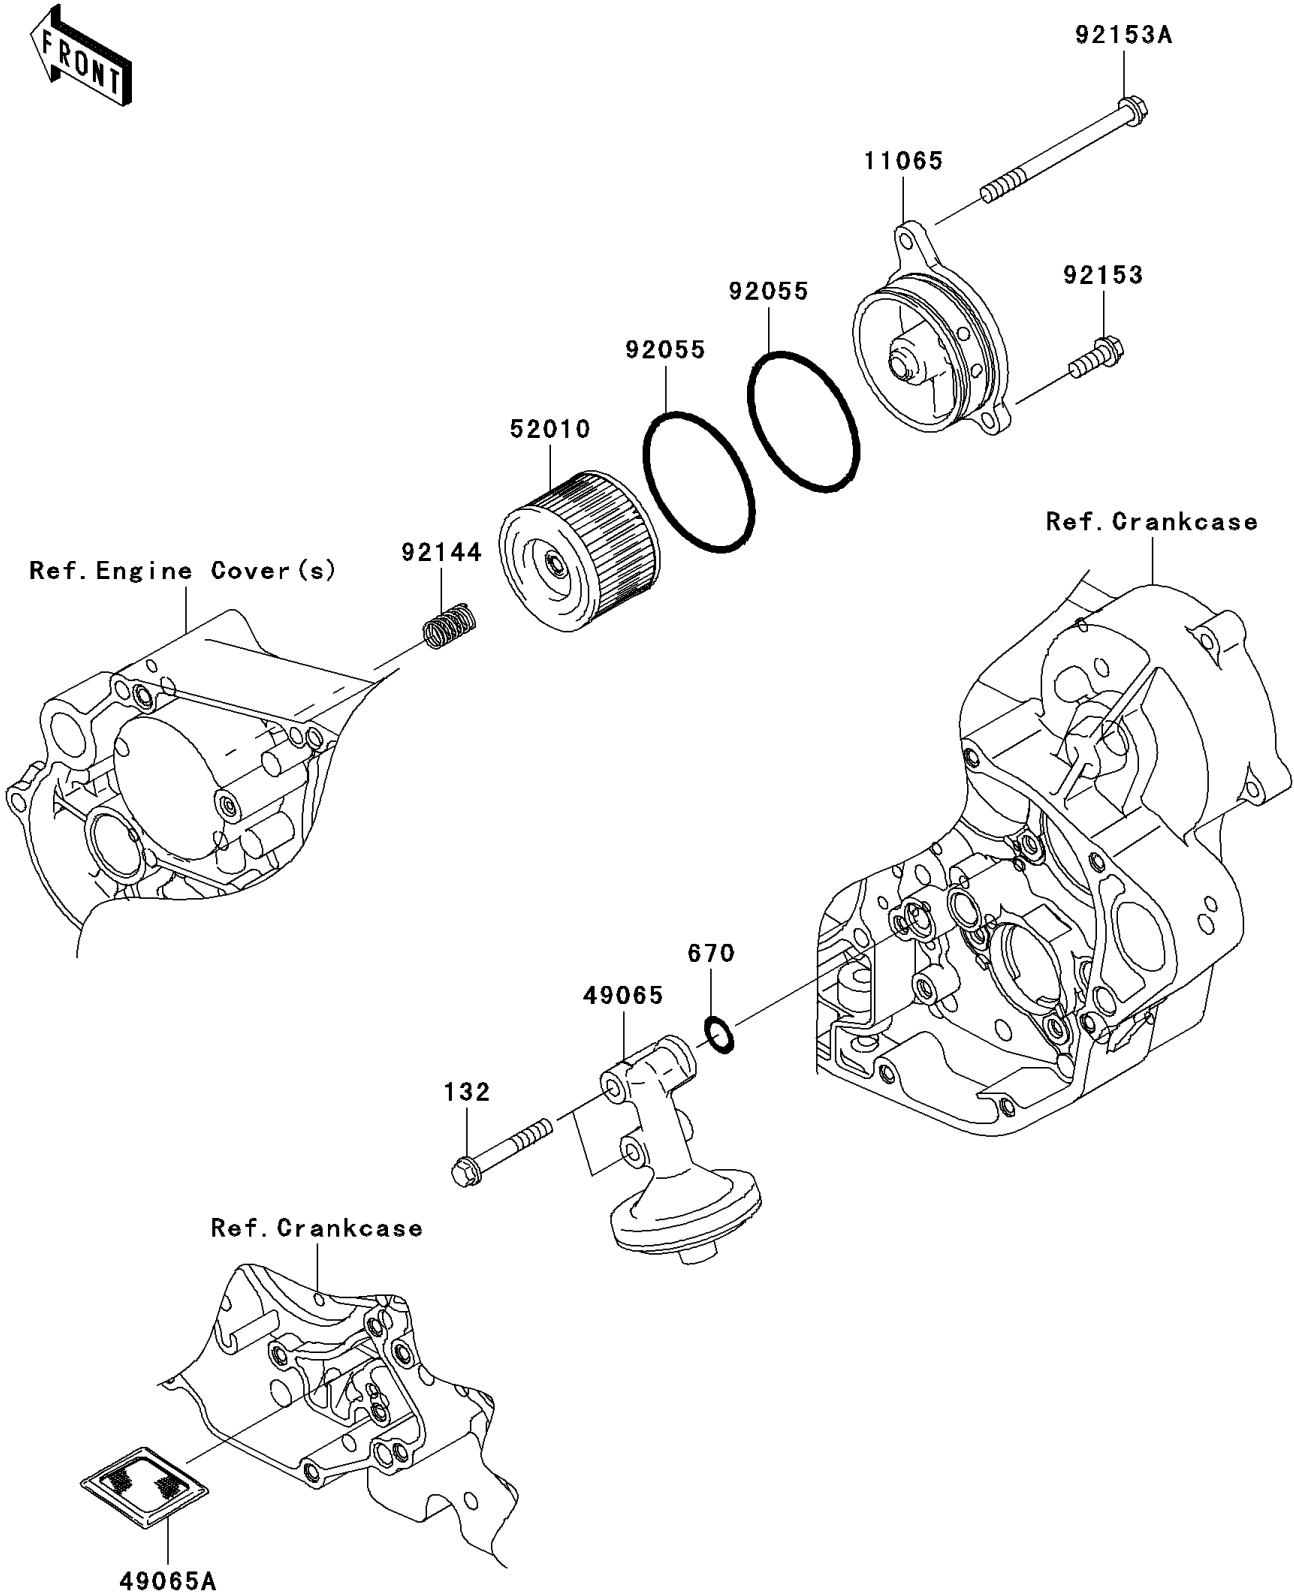

2008 KLX[®] 450R

PARTS DIAGRAM

Oil Filter

E1720

2008 KLX[®] 450R

PARTS LIST

Oil Filter

ITEM NAME

PART NUMBER

QUANTITY
