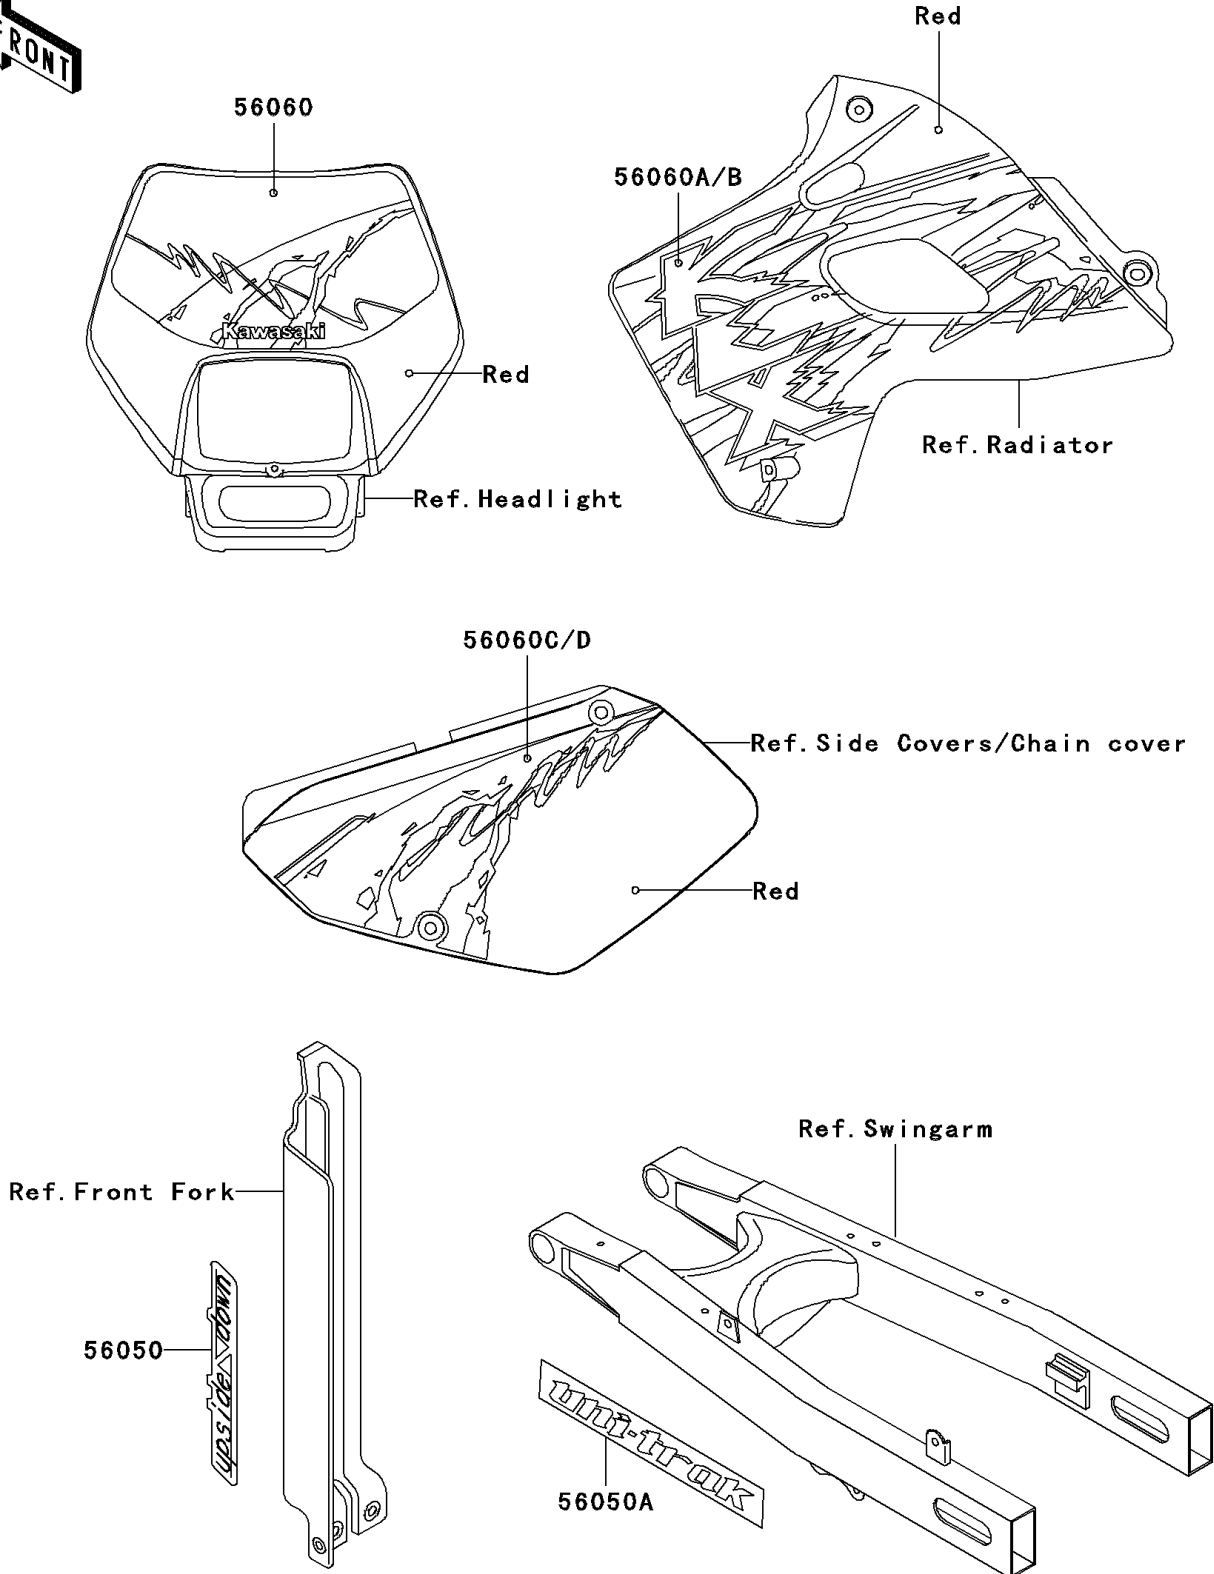

1995 KLX650

PARTS DIAGRAM

Decals(Red)(KLX650-C3/C4)

F2861A

1995 KLX650

PARTS LIST

Decals(Red)(KLX650-C3/C4)

ITEM NAME

PART NUMBER

QUANTITY
