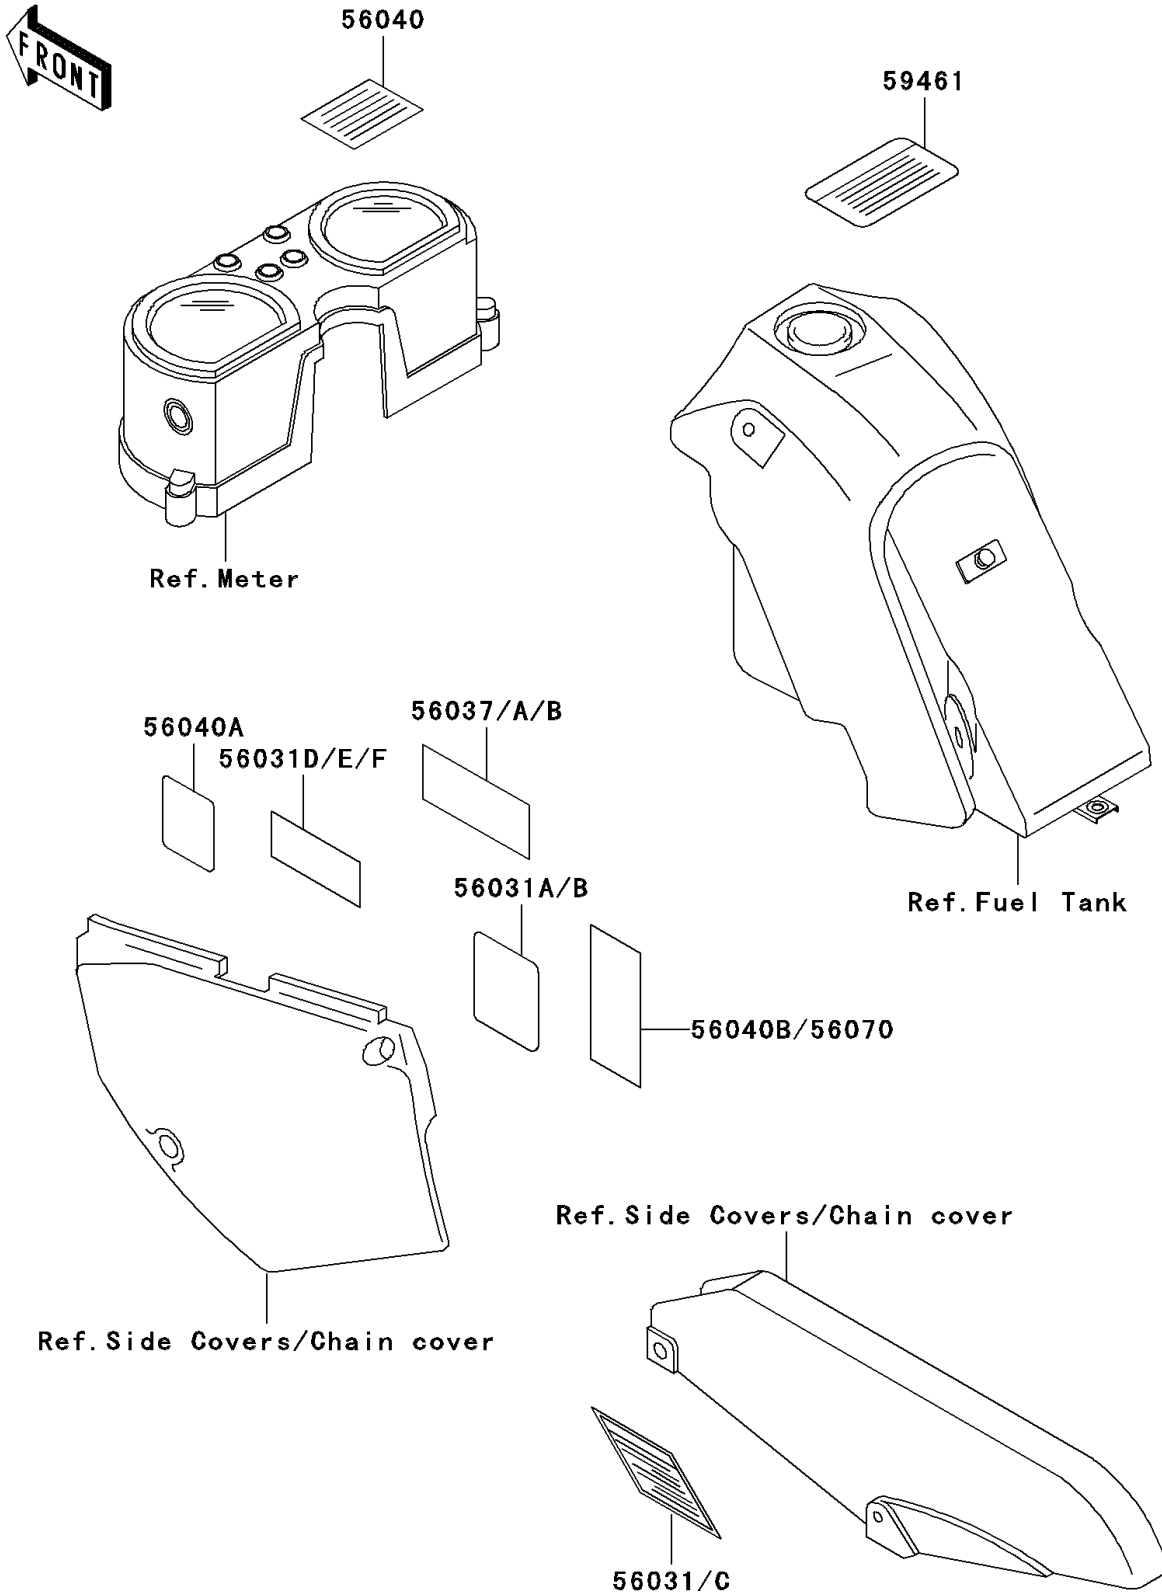

## PARTS DIAGRAM

### Labels

F2860

## PARTS LIST

### Labels

ITEM NAME	PART NUMBER	QUANTITY
LABEL-MANUAL,CHAIN (Ref # 56031)	56031-1766	1
LABEL-MANUAL,DAILY SAFETY (Ref # 56031A)	56031-1834	1
LABEL-MANUAL,DAILY SAFETY (Ref # 56031B)	56031-1836	1
LABEL-MANUAL,CHAIN (Ref # 56031C)	56031-1837	1
LABEL-MANUAL,OIL&OIL FILTER (Ref # 56031E)	56031-1908	1
LABEL-MANUAL,OIL&OIL FILTER (Ref # 56031F)	56031-1909	1
LABEL-SPECIFICATION,TIRE&LOAD (Ref # 56037A)	56037-1695	1
LABEL-SPECIFICATION,TIRE&LOAD (Ref # 56037B)	56037-1696	1
LABEL-WARNING,BREAK IN CAUTION (Ref # 56040)	56040-1007	1
LABEL-WARNING,EVAPO (Ref # 56040A)	56040-1121	1
LABEL-WARNING,CARRIER (Ref # 56040B)	56040-1212	1
LABEL-WARNING,CARRIER (Ref # 56070)	56070-1063	1
LABEL-CERTIFICATION,EVAPO ROUT (Ref # 59461)	59461-1776	1