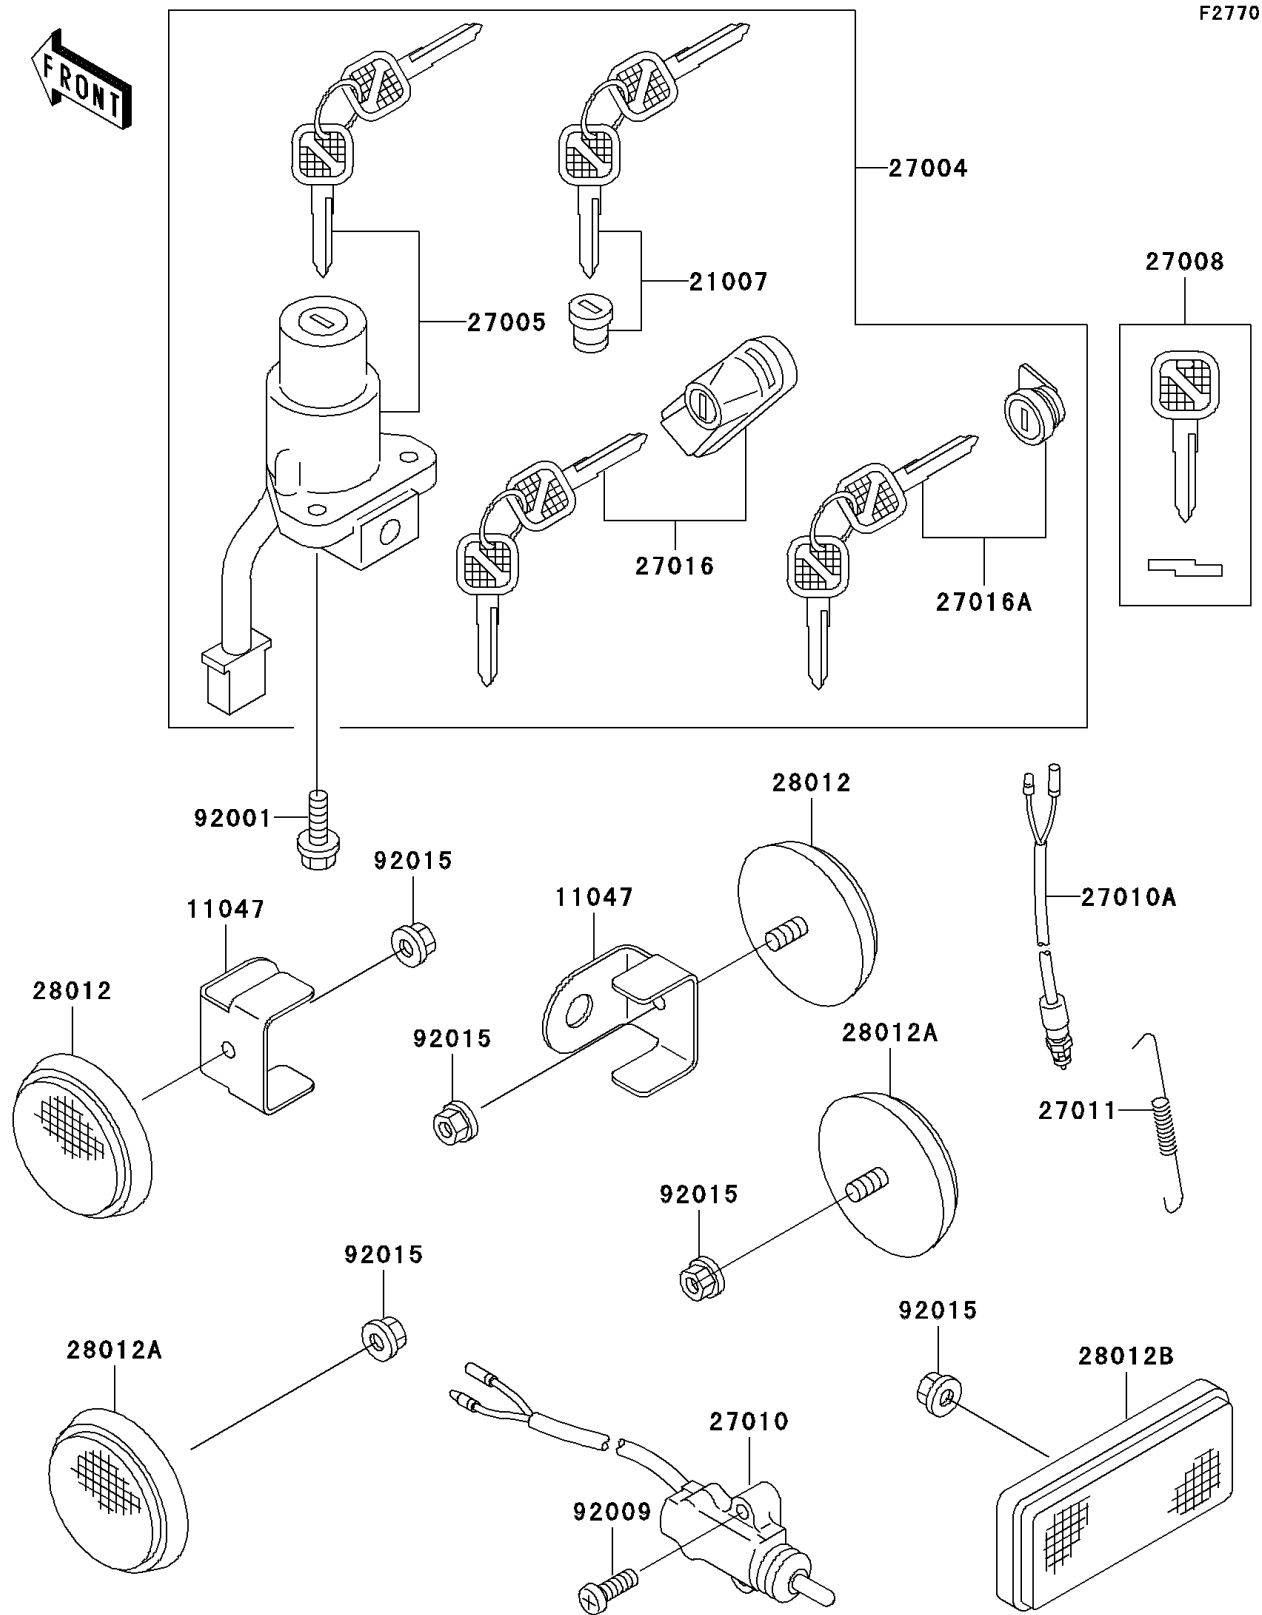

1995 KLX650

PARTS DIAGRAM

Ignition Switch

1995 KLX650

PARTS LIST

Ignition Switch

Kawasaki

Let the Good Times Roll®

ITEM NAME

PART NUMBER

QUANTITY
