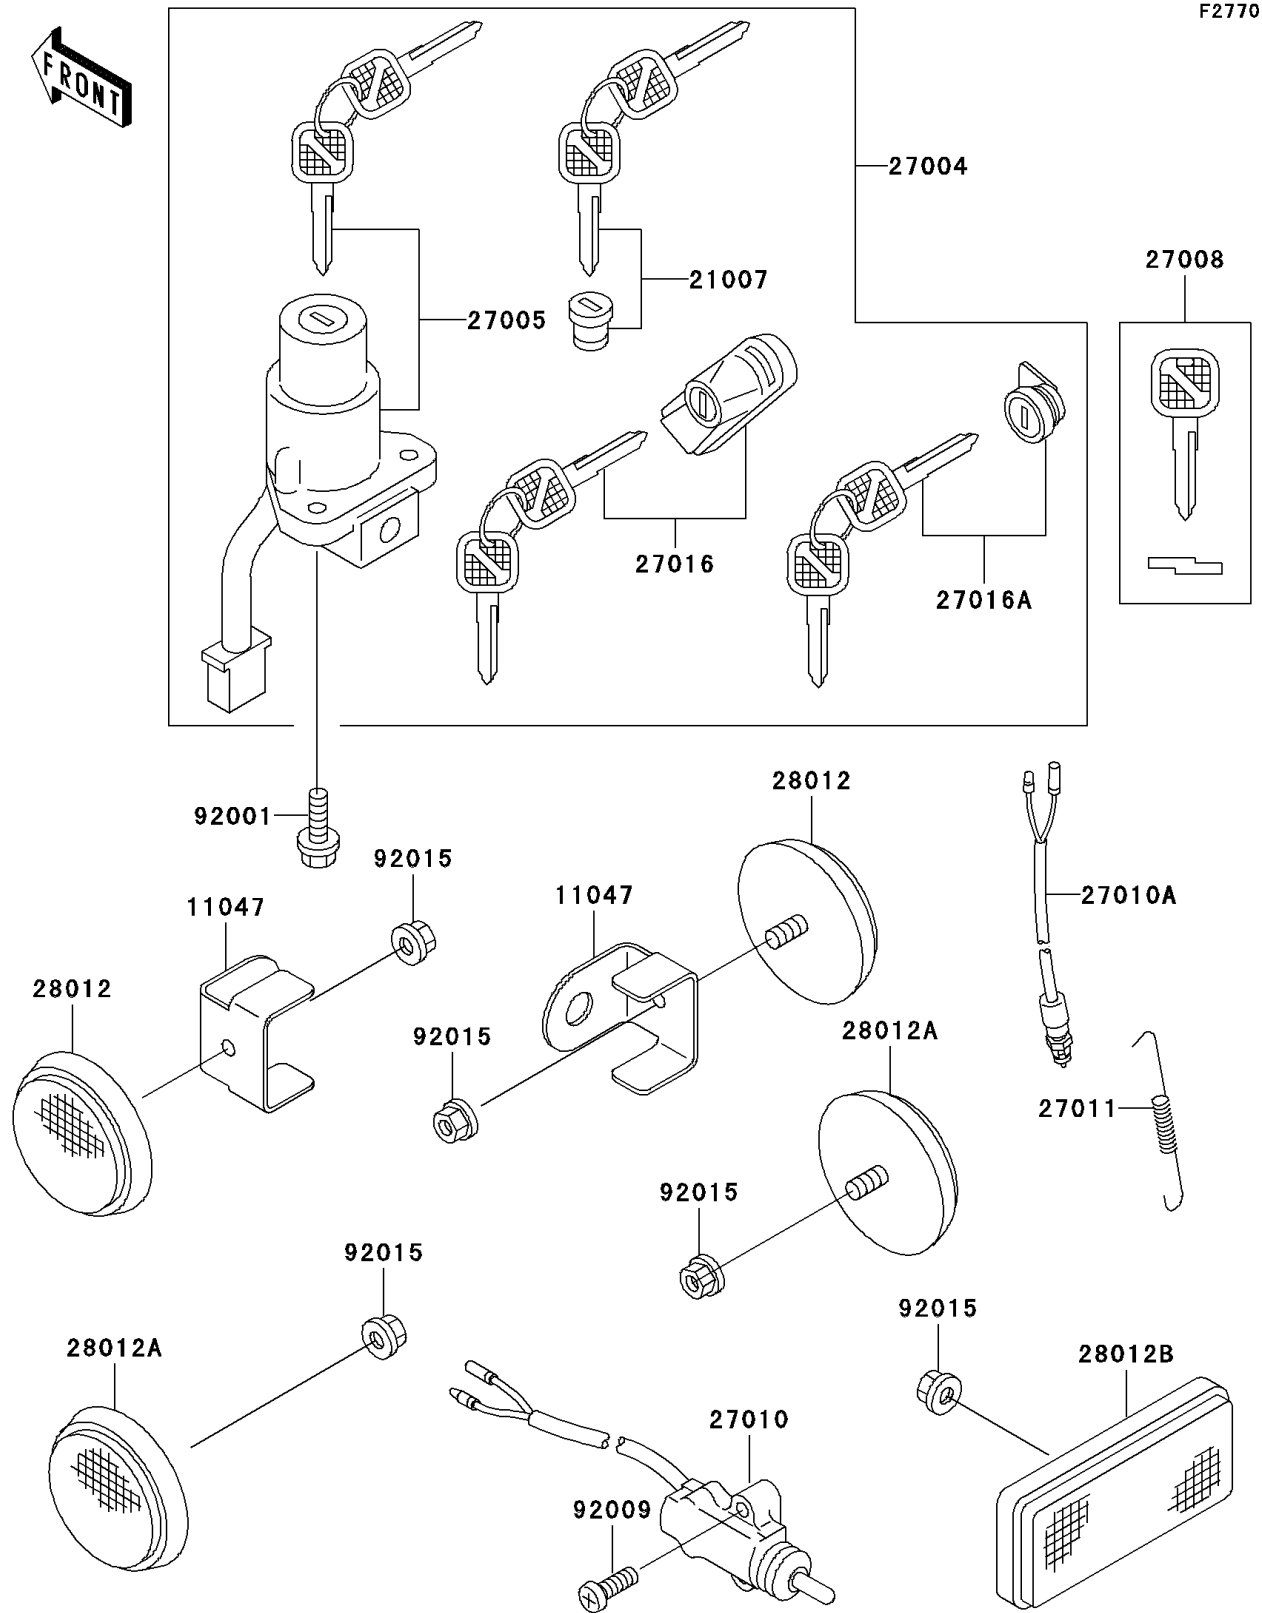

1993 KLX650

PARTS DIAGRAM

Ignition Switch

1993 KLX650

PARTS LIST

Ignition Switch

ITEM NAME

PART NUMBER

QUANTITY
