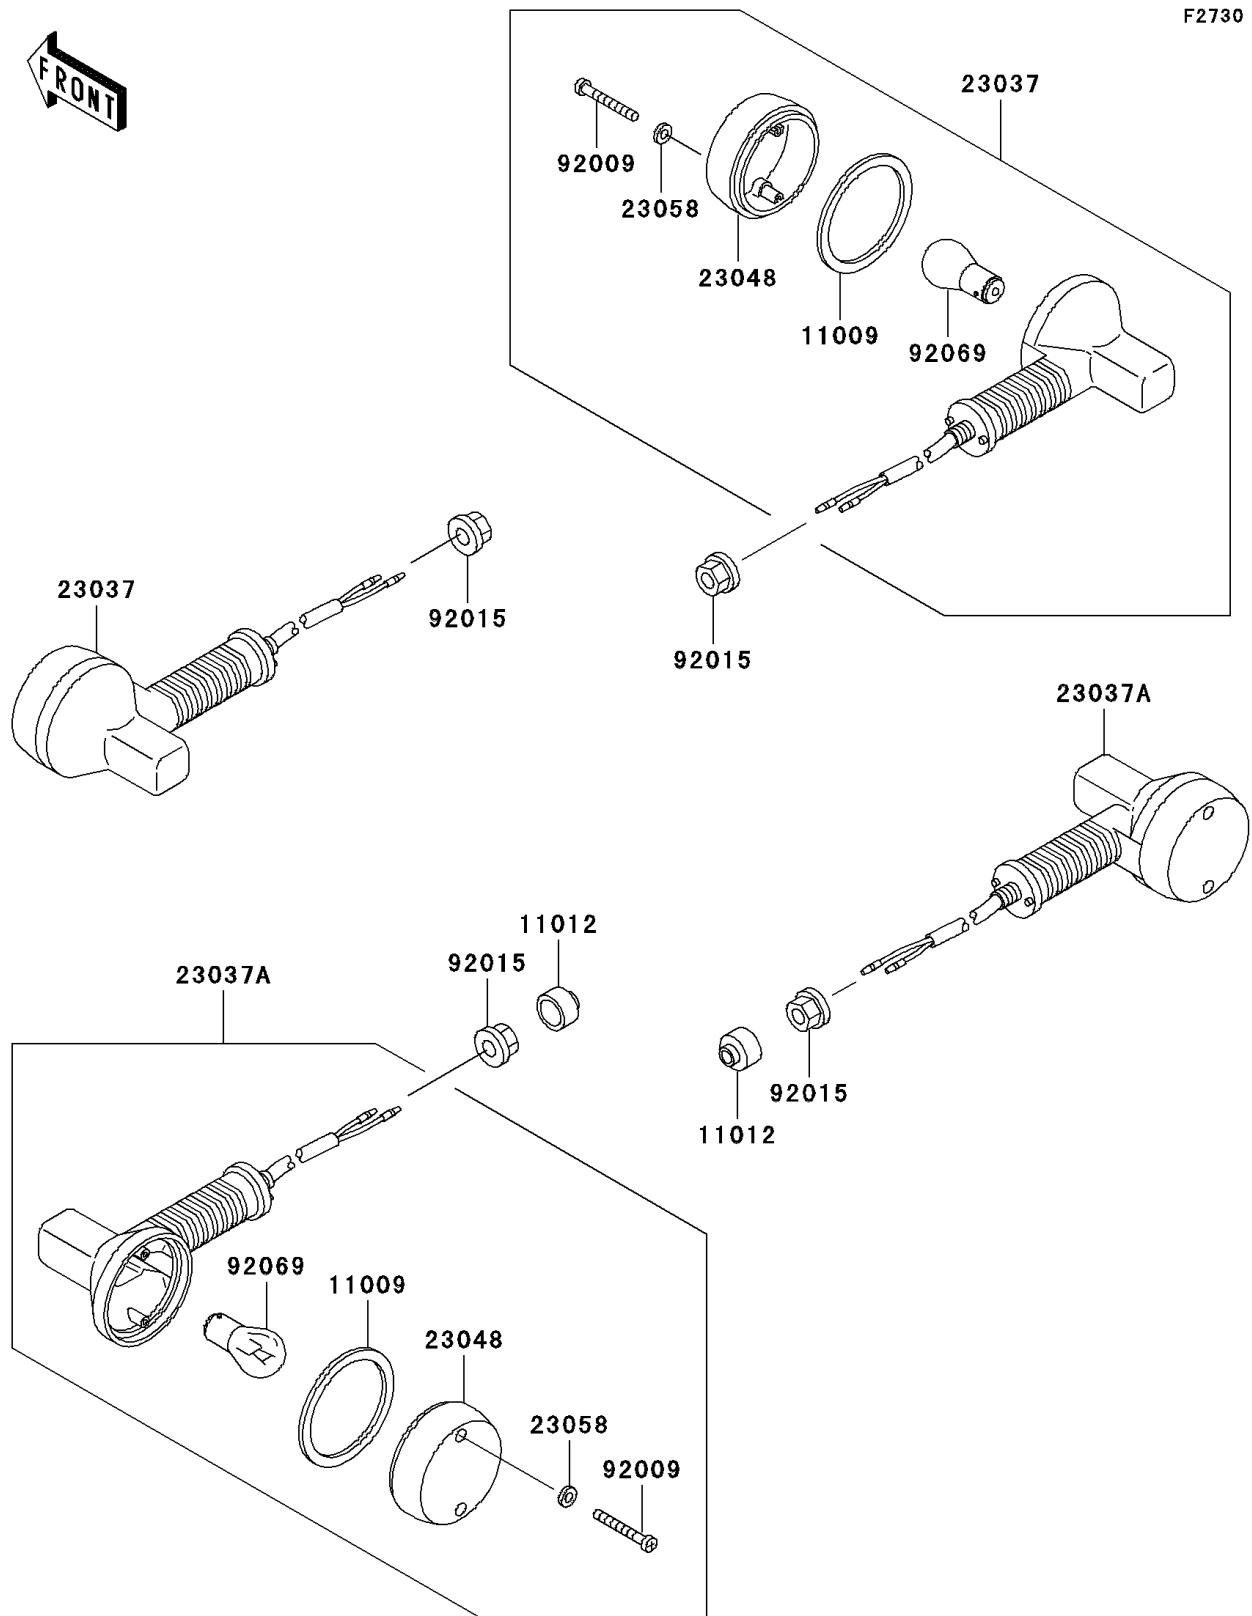

1996 KLX650

PARTS DIAGRAM

Turn Signals

1996 KLX650

PARTS LIST

Turn Signals

ITEM NAME

PART NUMBER

QUANTITY
