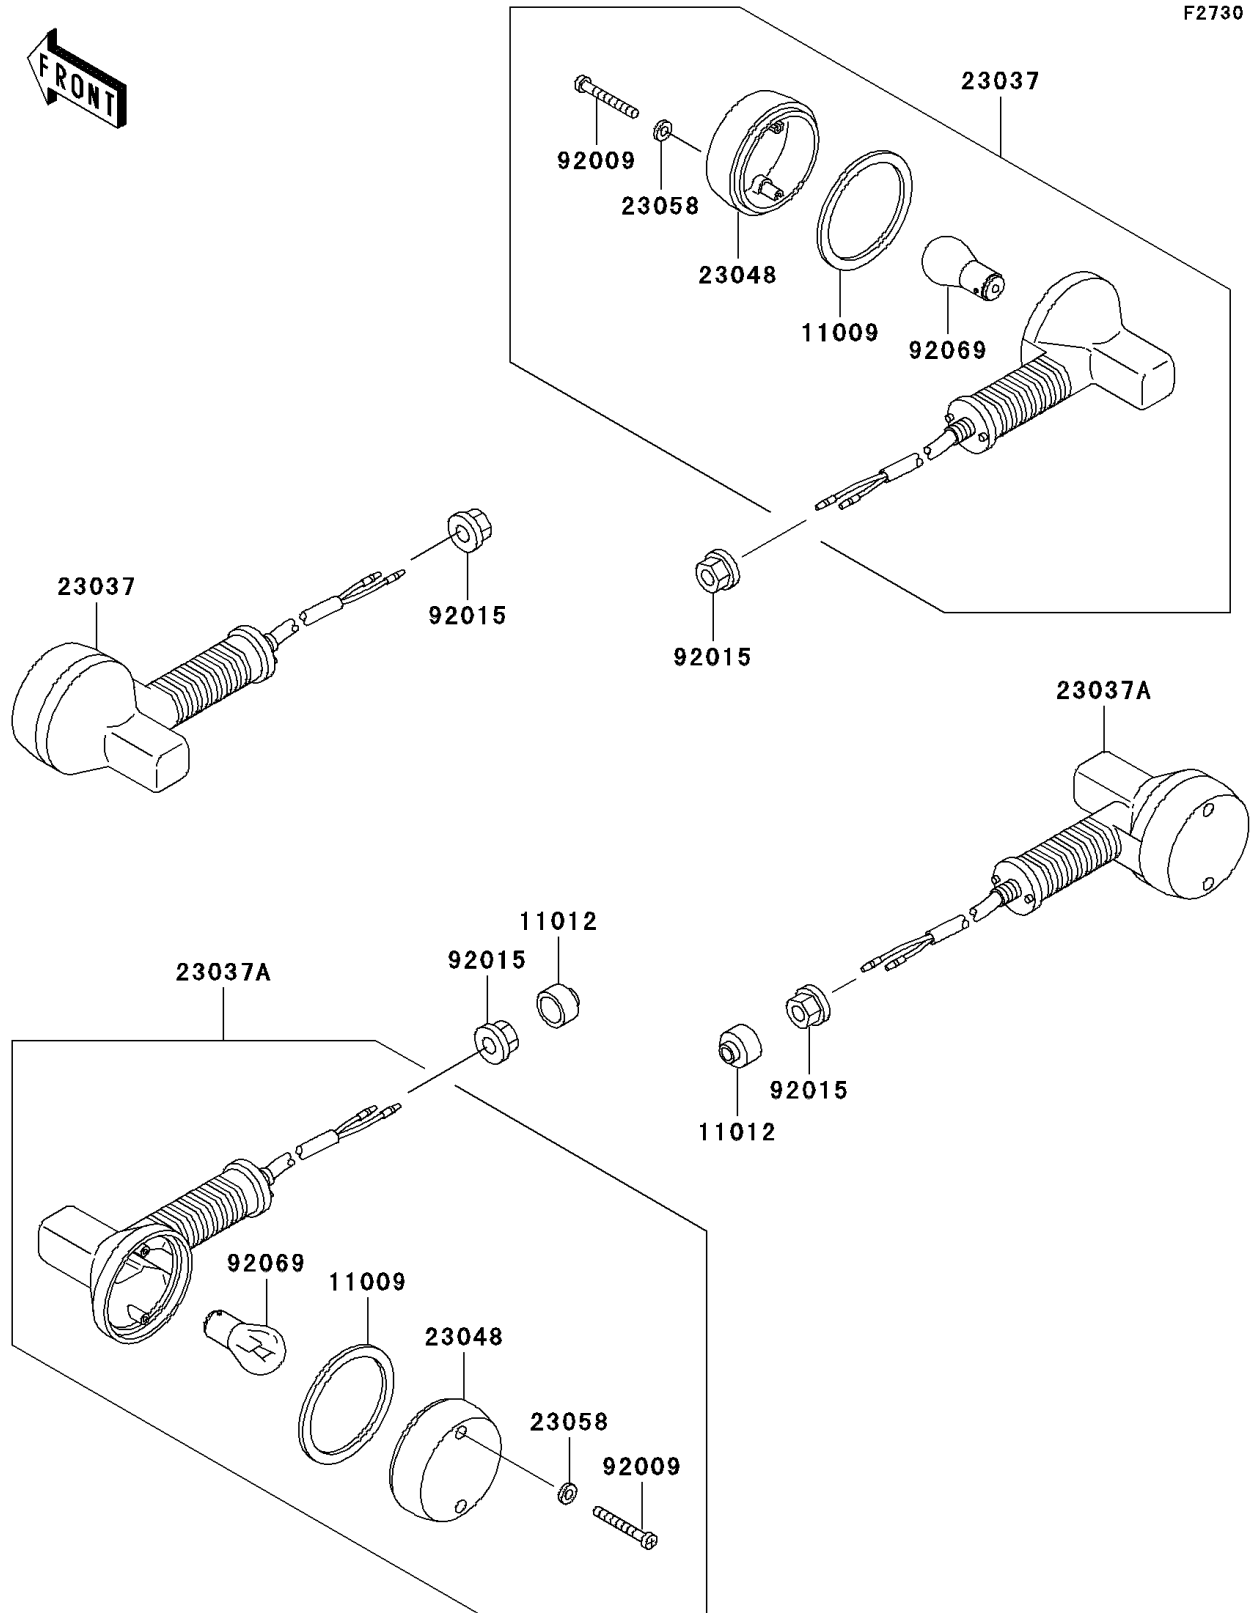

1993 KLX650

PARTS DIAGRAM

Turn Signals

1993 KLX650

PARTS LIST

Turn Signals

Kawasaki

Let the Good Times Roll®

ITEM NAME

PART NUMBER

QUANTITY
