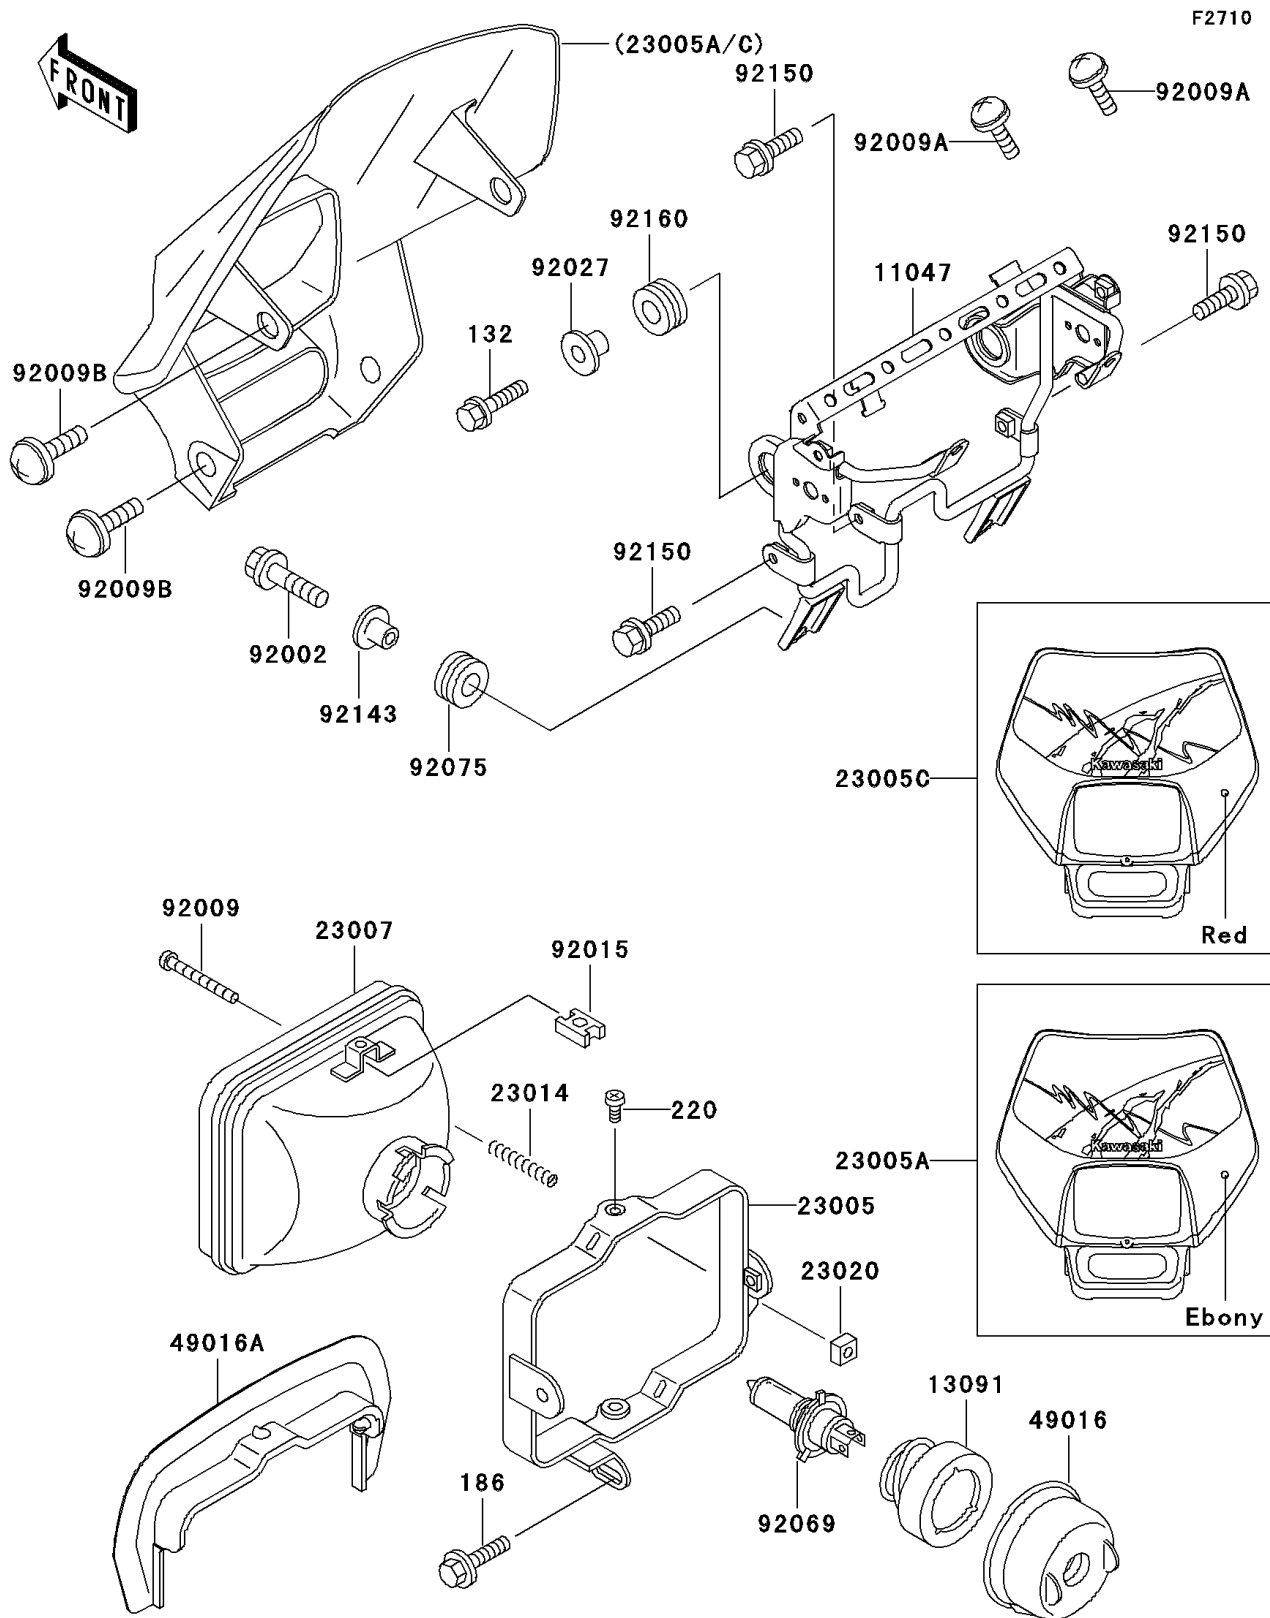

1995 KLX650

PARTS DIAGRAM

Headlight(s)

Kawasaki

Let the Good Times Roll®

1995 KLX650

PARTS LIST

Headlight(s)

Kawasaki

Let the Good Times Roll®

ITEM NAME

PART NUMBER

QUANTITY
