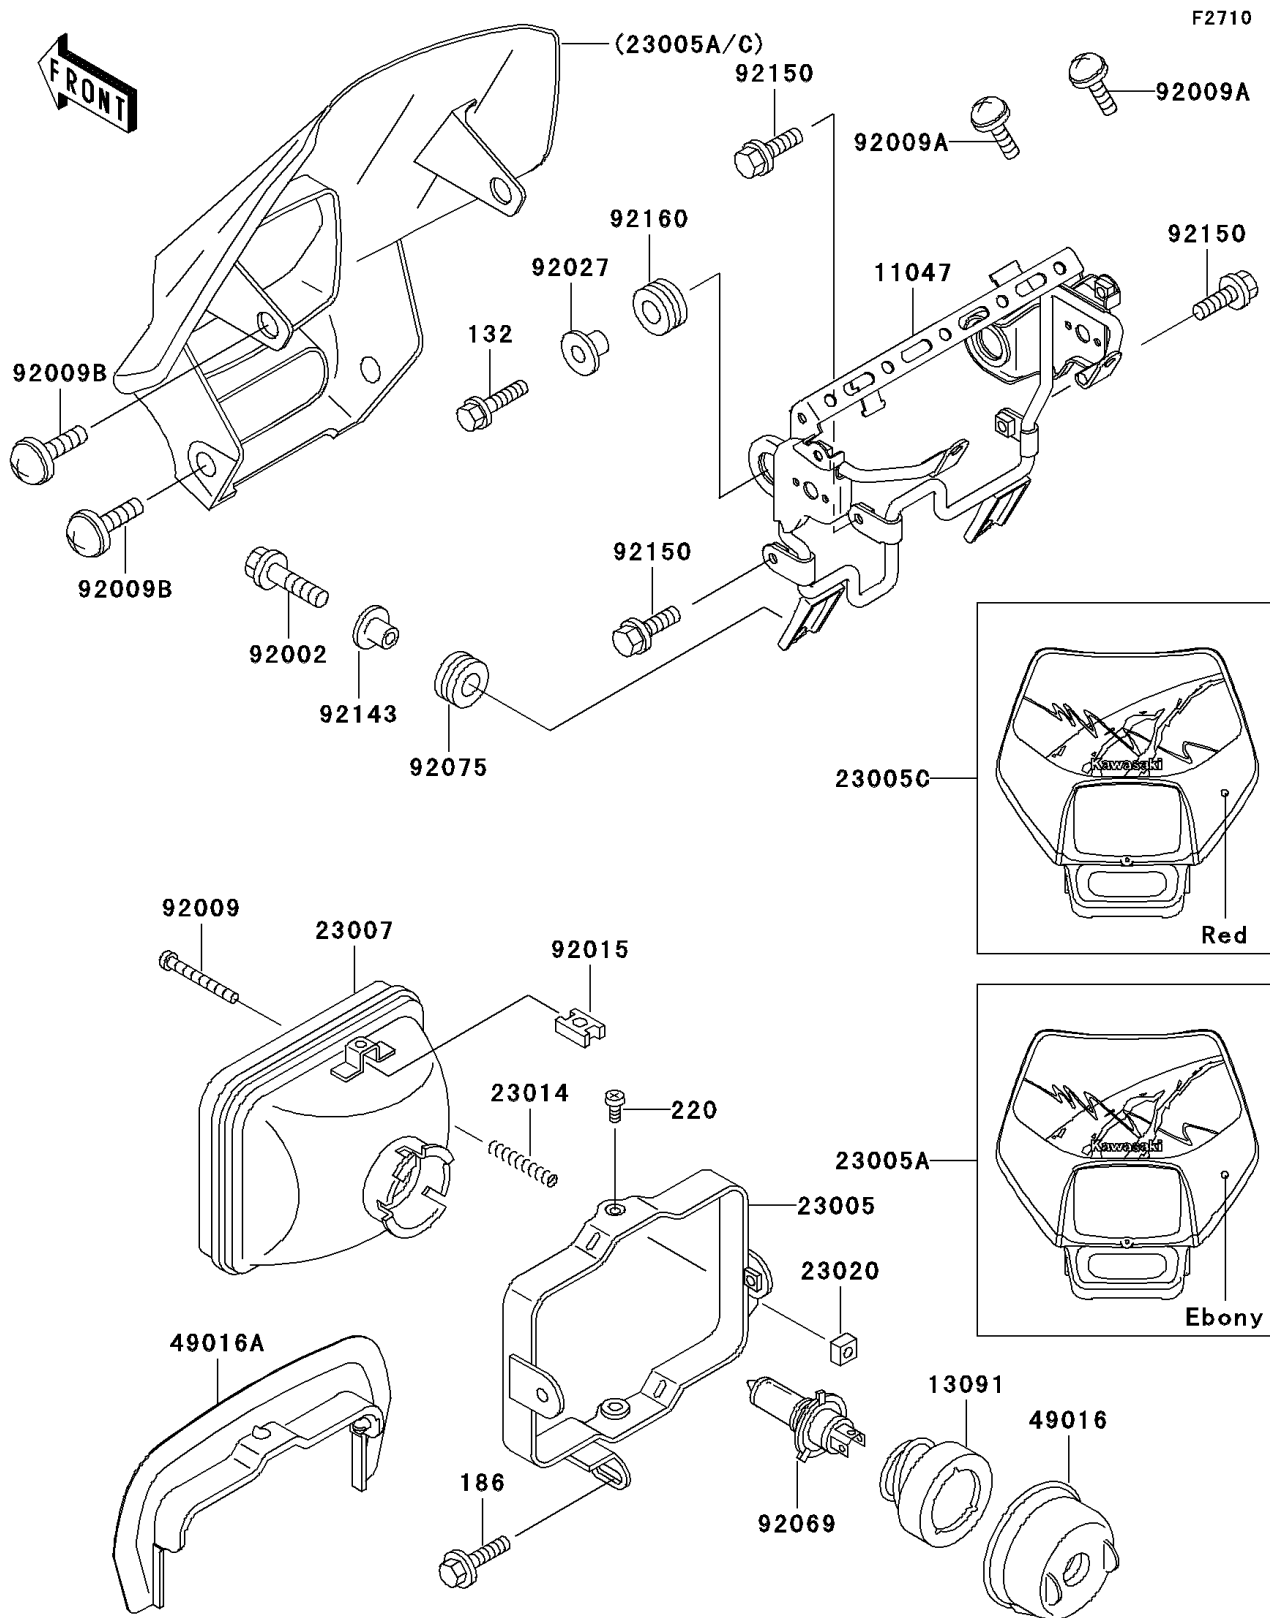

1996 KLX650

PARTS DIAGRAM

Headlight(s)

Kawasaki

Let the Good Times Roll®