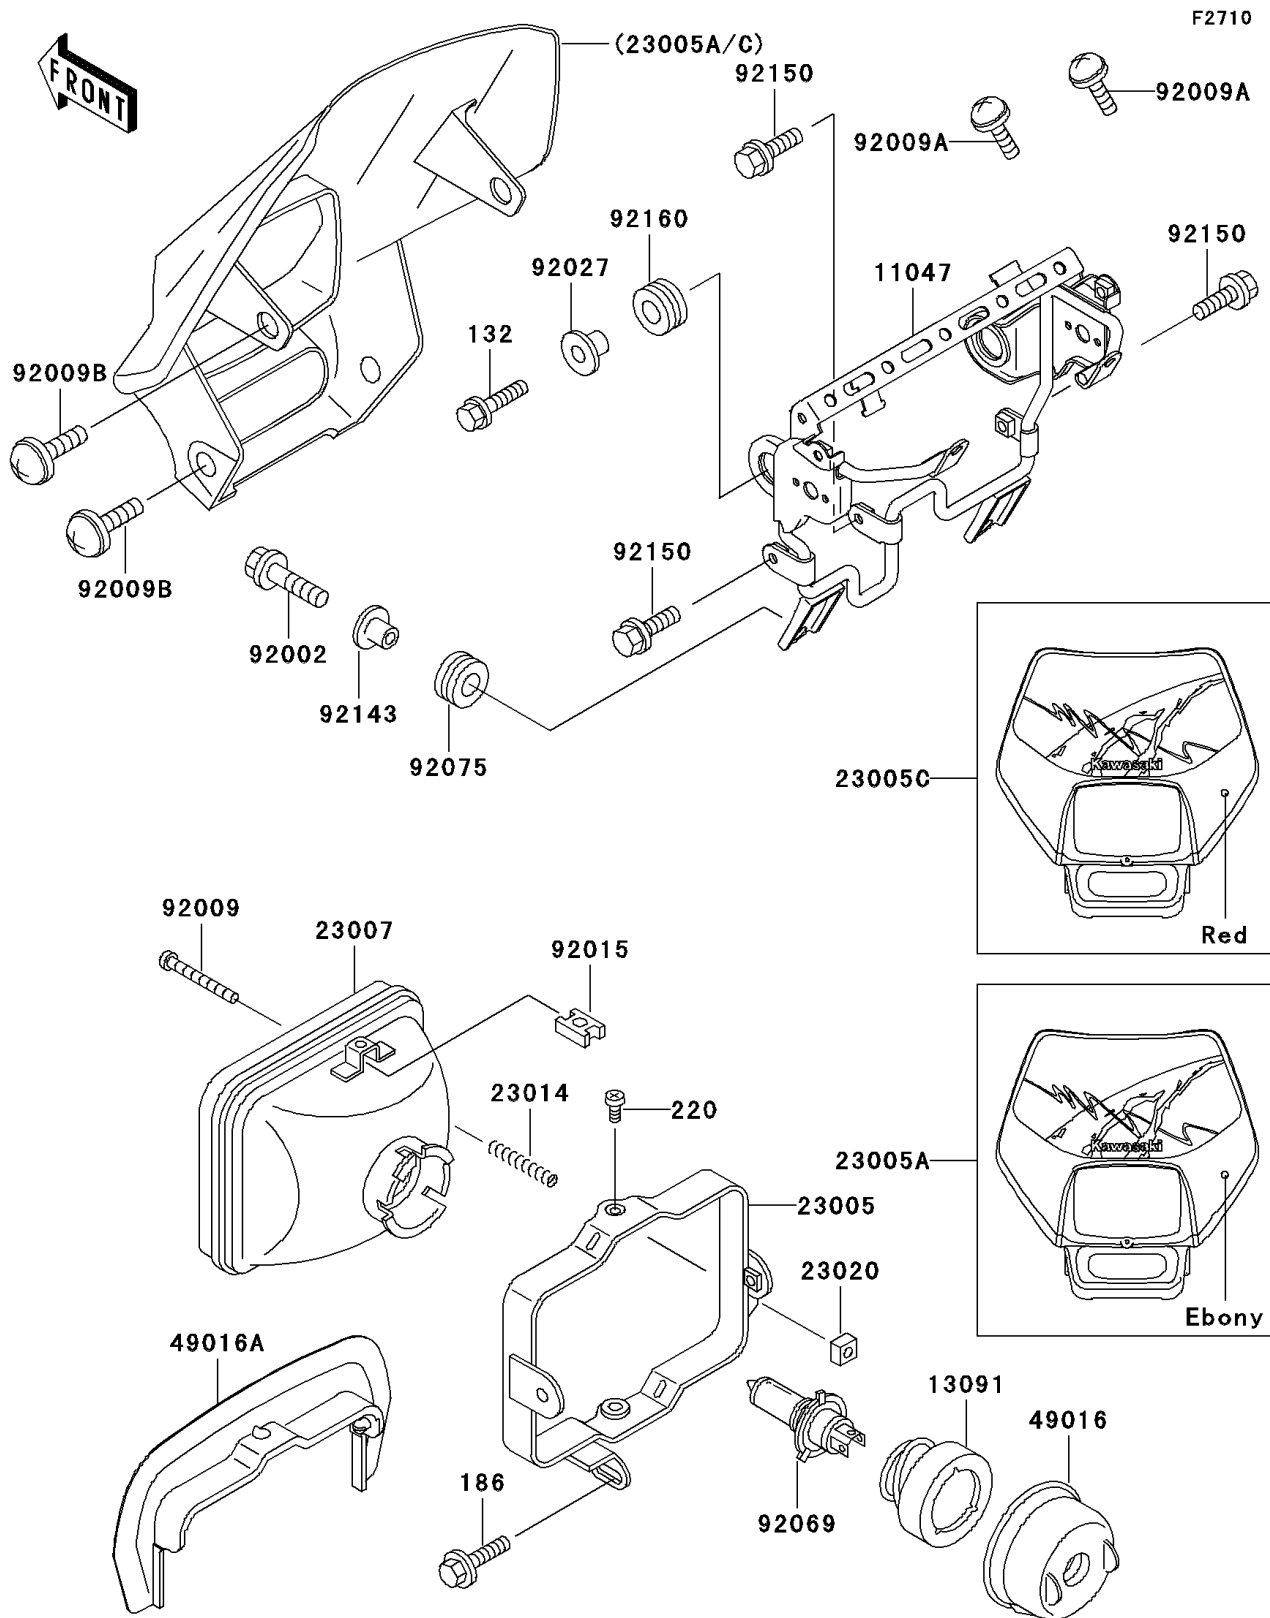

1993 KLX650

PARTS DIAGRAM

Headlight(s)

Kawasaki

Let the Good Times Roll®

1993 KLX650

PARTS LIST

Headlight(s)

Kawasaki

Let the Good Times Roll®

ITEM NAME

PART NUMBER

QUANTITY
