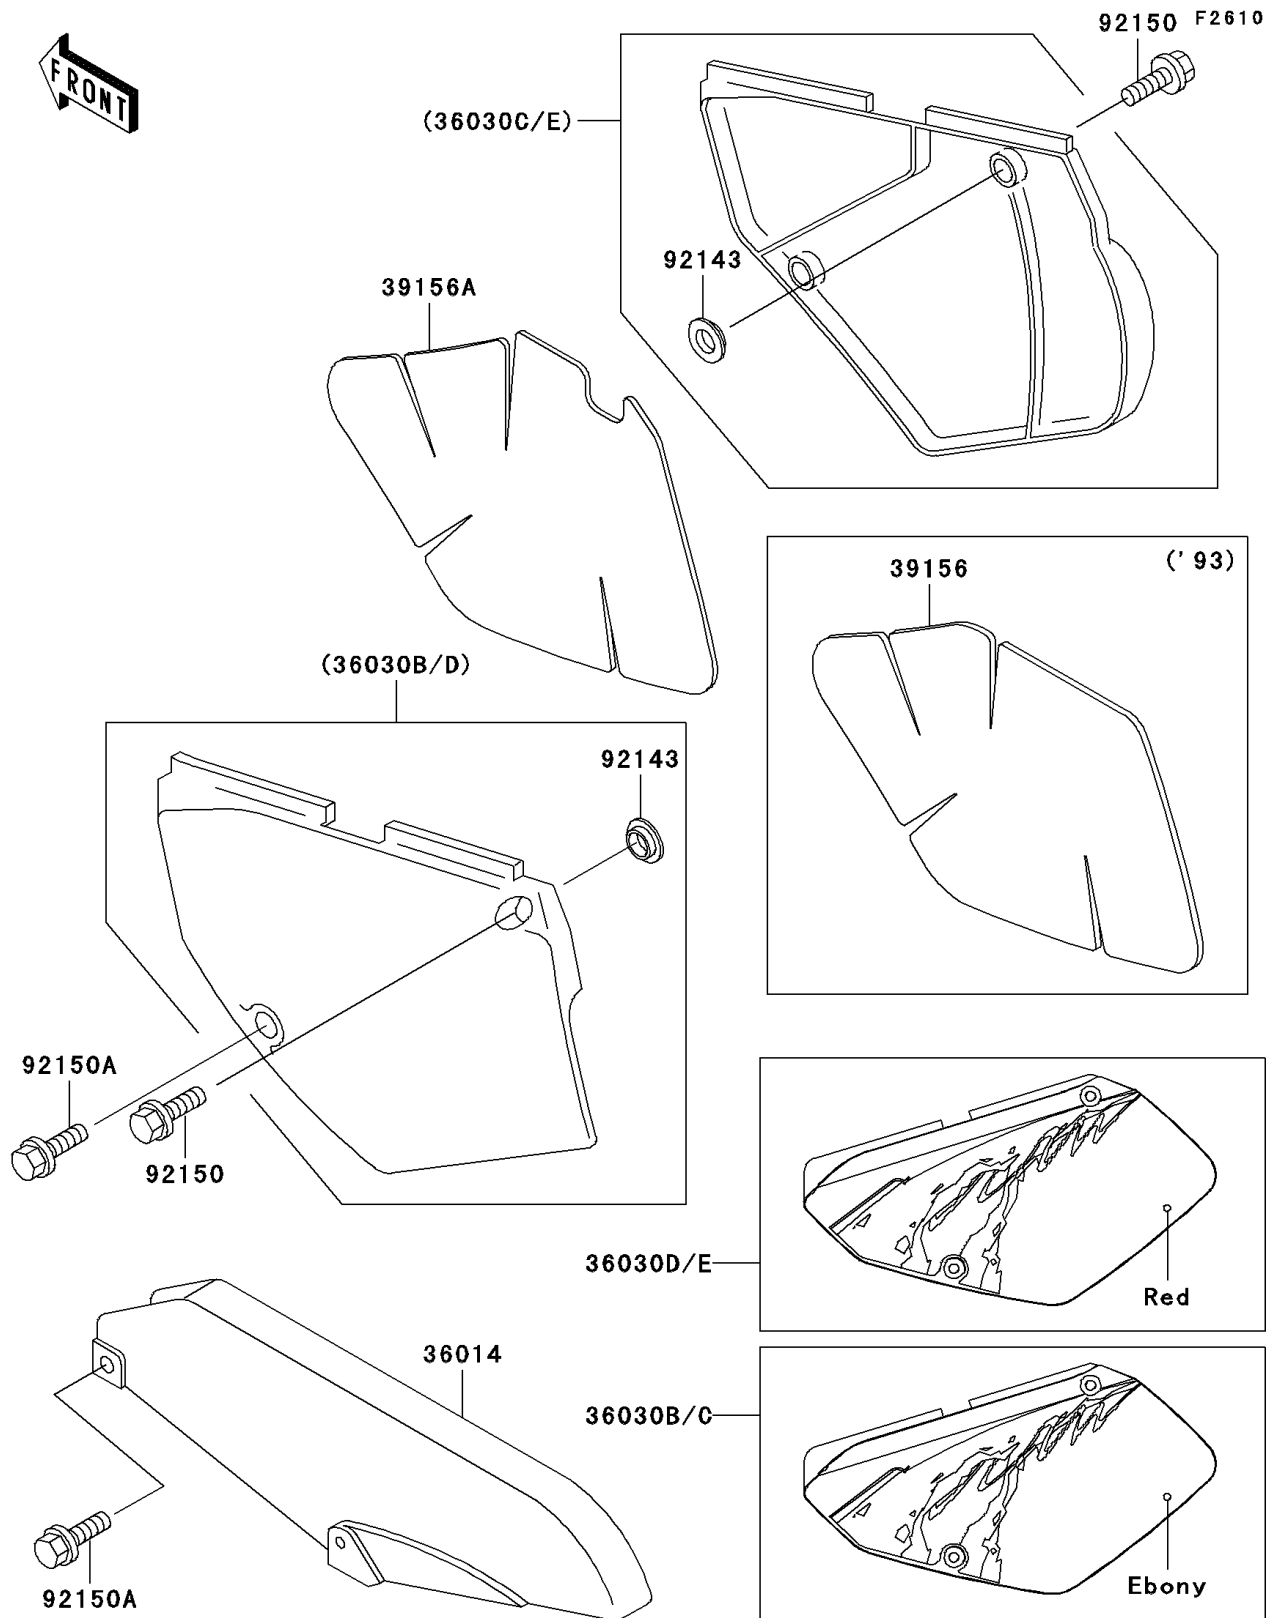

1996 KLX650

PARTS DIAGRAM

Side Covers/Chain Cover

1996 KLX650

PARTS LIST

Side Covers/Chain Cover

ITEM NAME

PART NUMBER

QUANTITY
