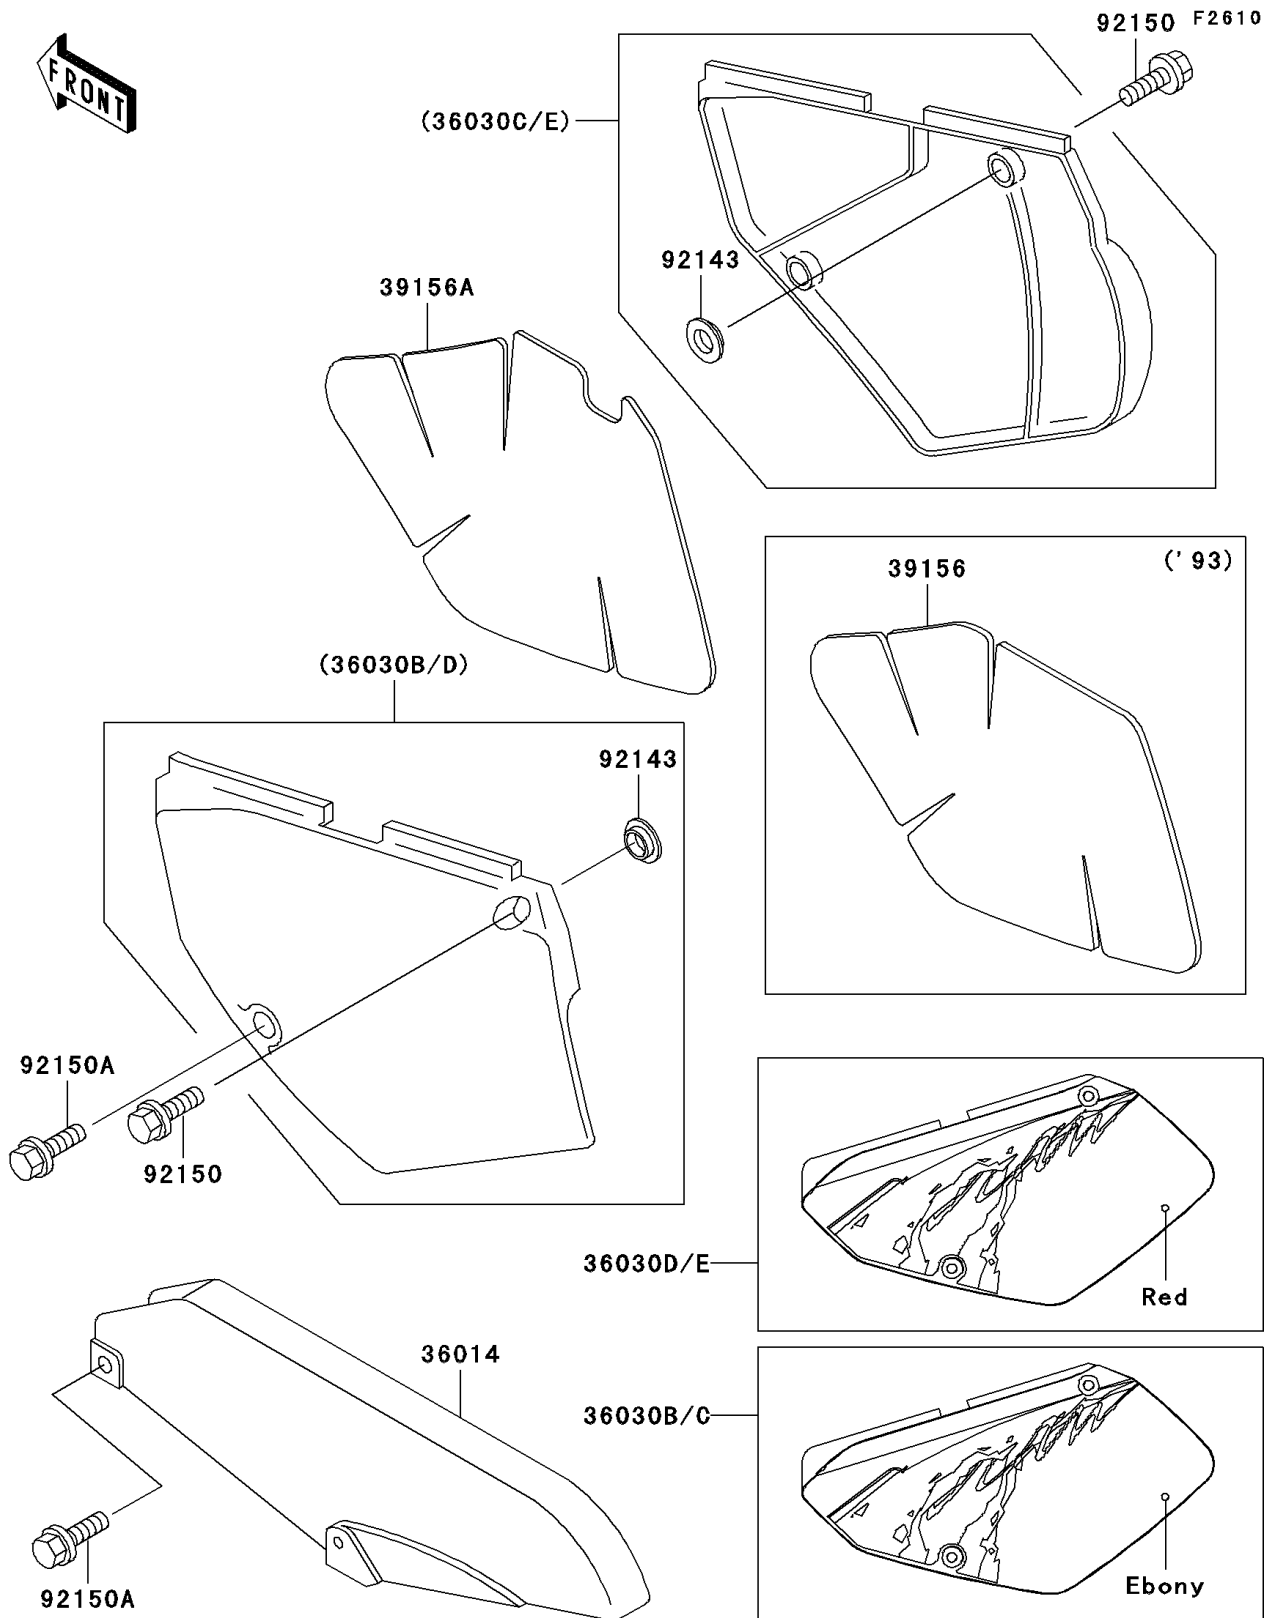

1993 KLX650

PARTS DIAGRAM

Side Covers/Chain Cover

1993 KLX650

PARTS LIST

Side Covers/Chain Cover

ITEM NAME

PART NUMBER

QUANTITY
