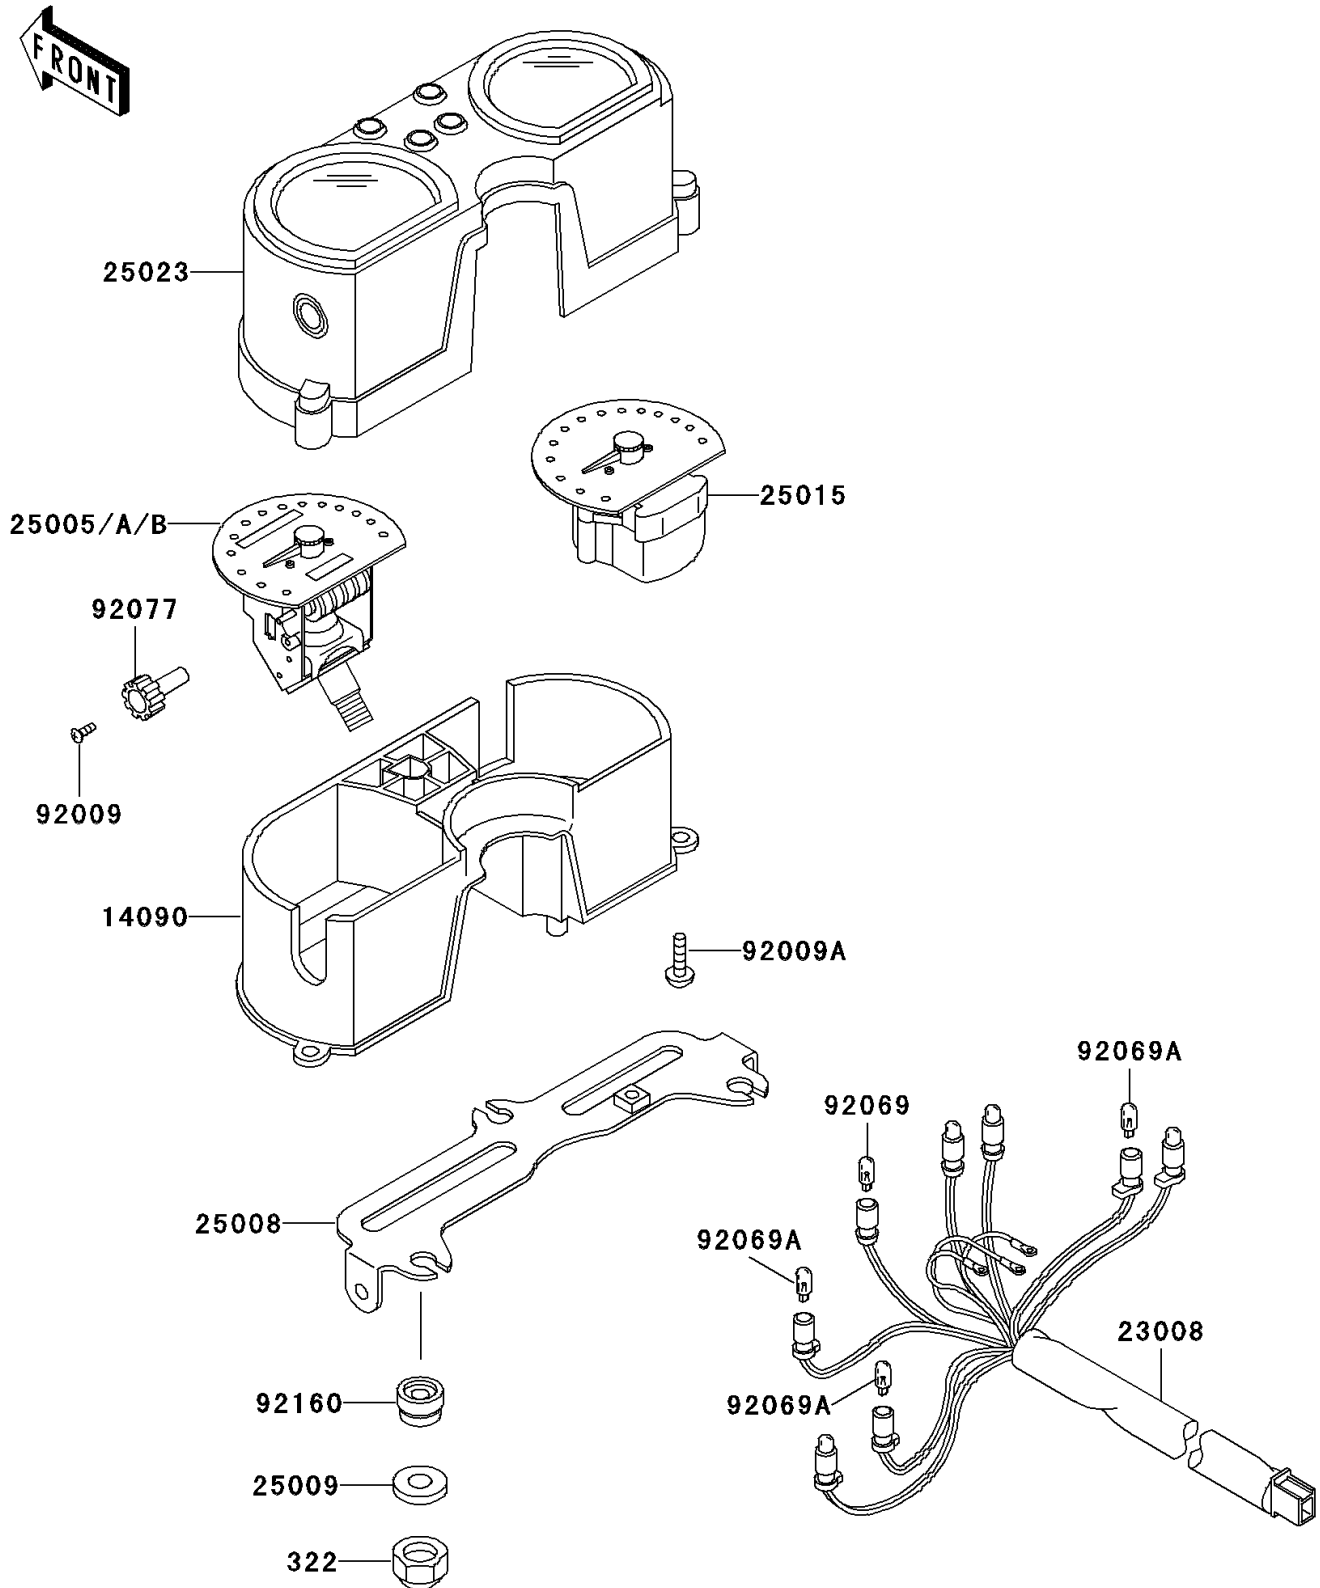

1995 KLX650

PARTS DIAGRAM

Meter(s)

F2530

1995 KLX650

PARTS LIST

Meter(s)

ITEM NAME

PART NUMBER

QUANTITY
