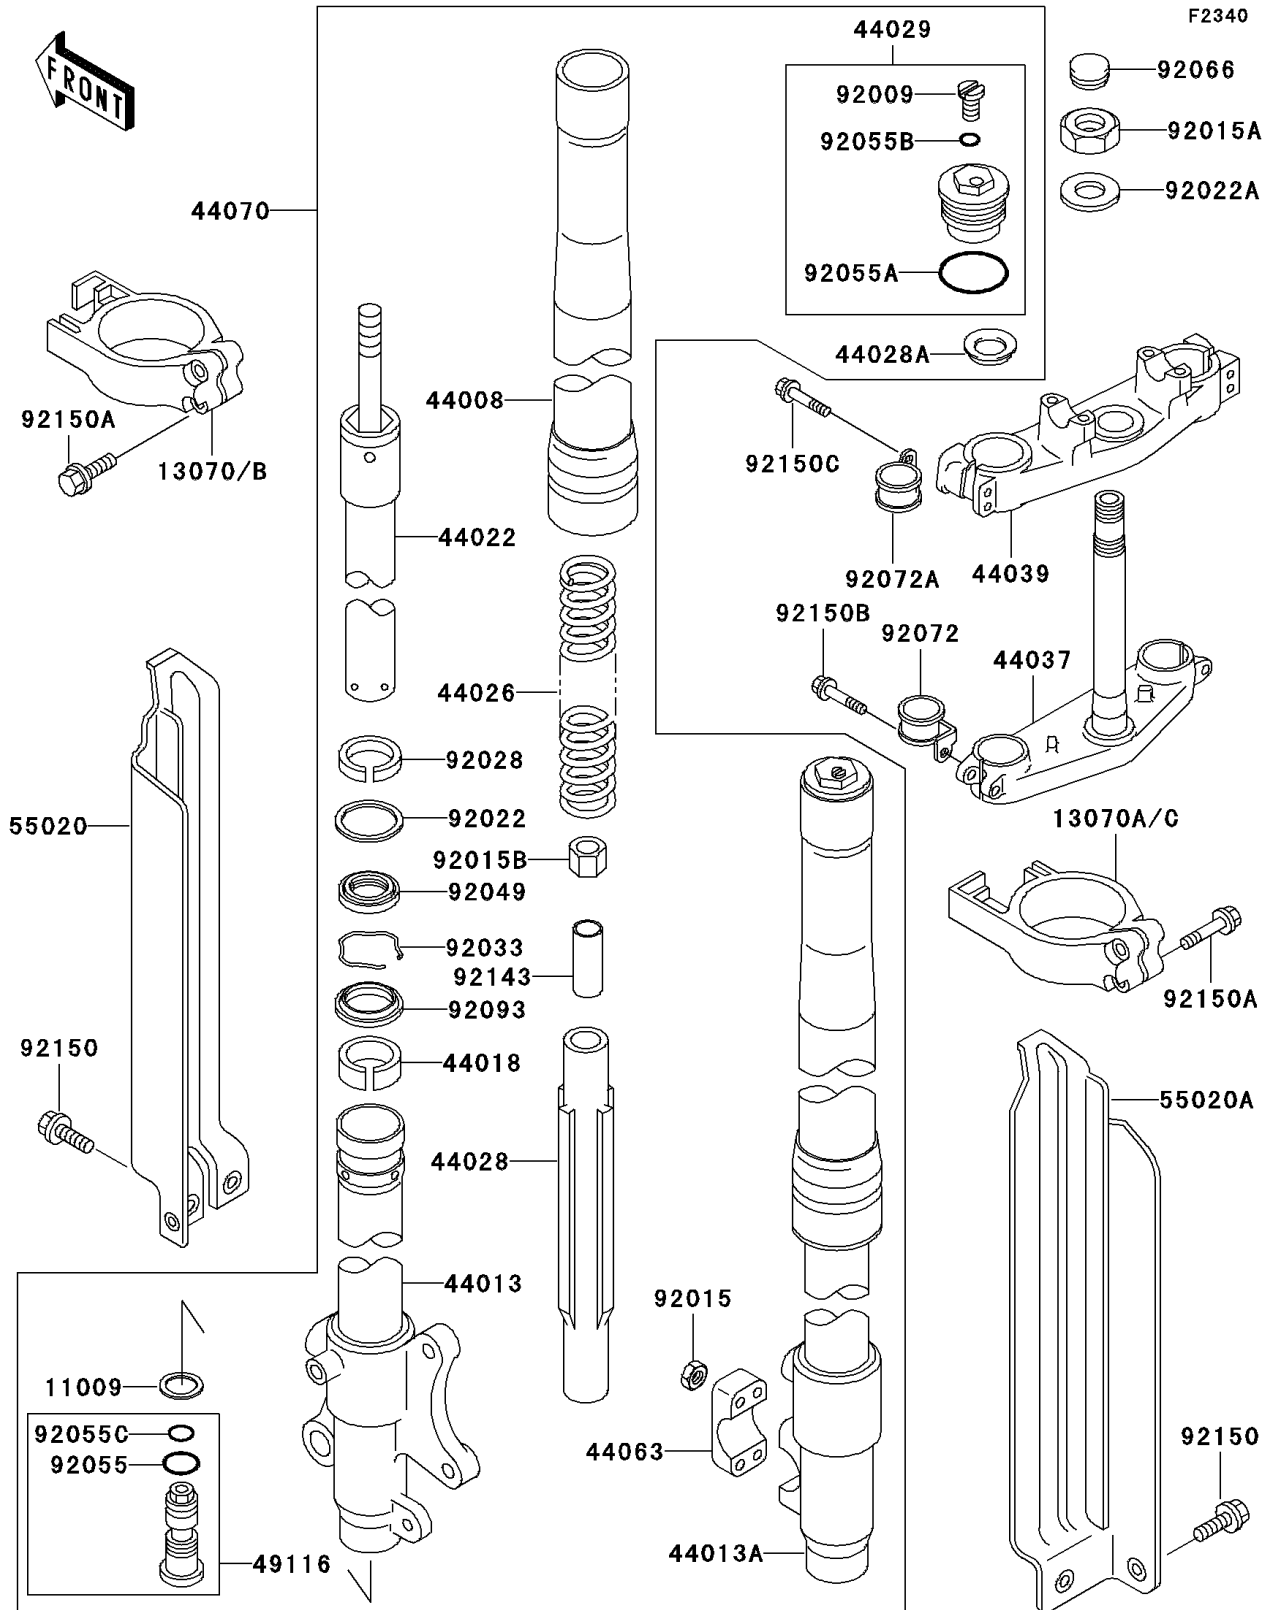

1996 KLX650

PARTS DIAGRAM

Front Fork

Kawasaki

Let the Good Times Roll®

1996 KLX650

PARTS LIST

Front Fork

ITEM NAME

PART NUMBER

QUANTITY
