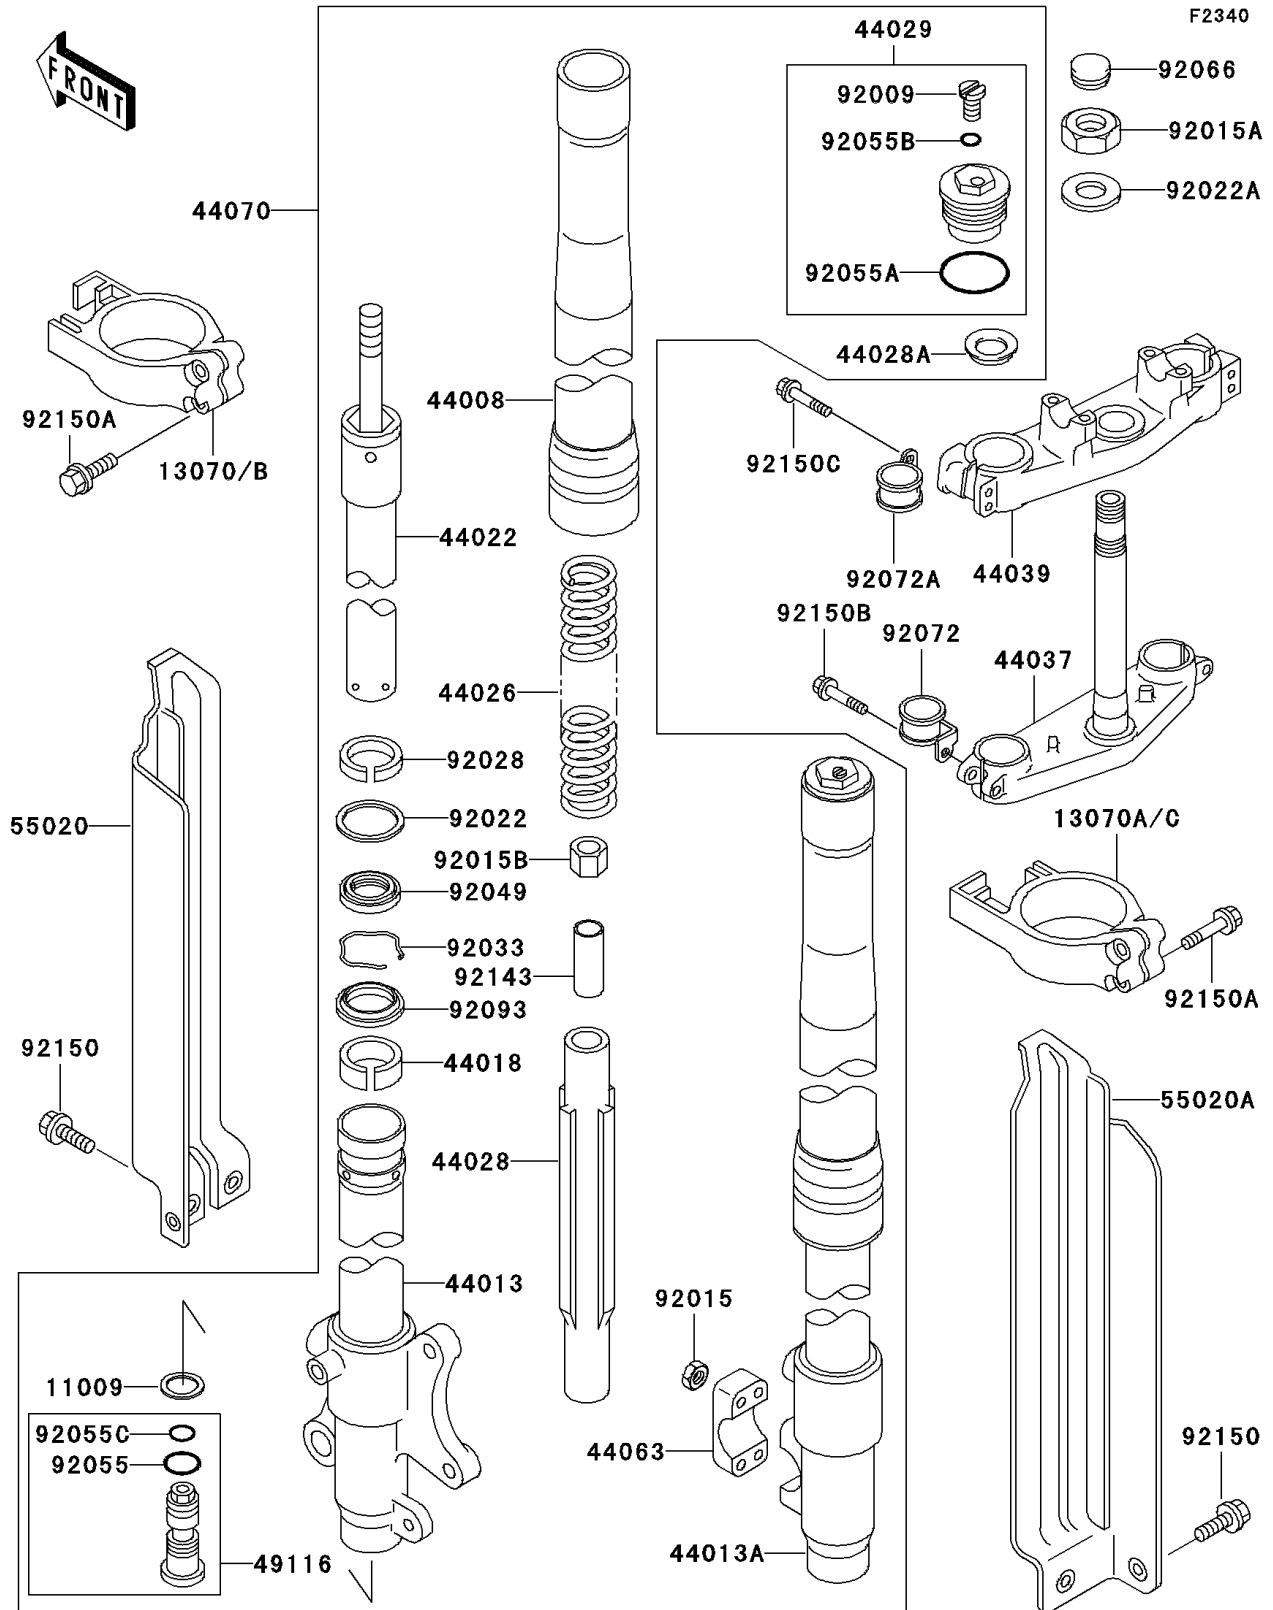

1995 KLX650

PARTS DIAGRAM

Front Fork

Kawasaki

Let the Good Times Roll®