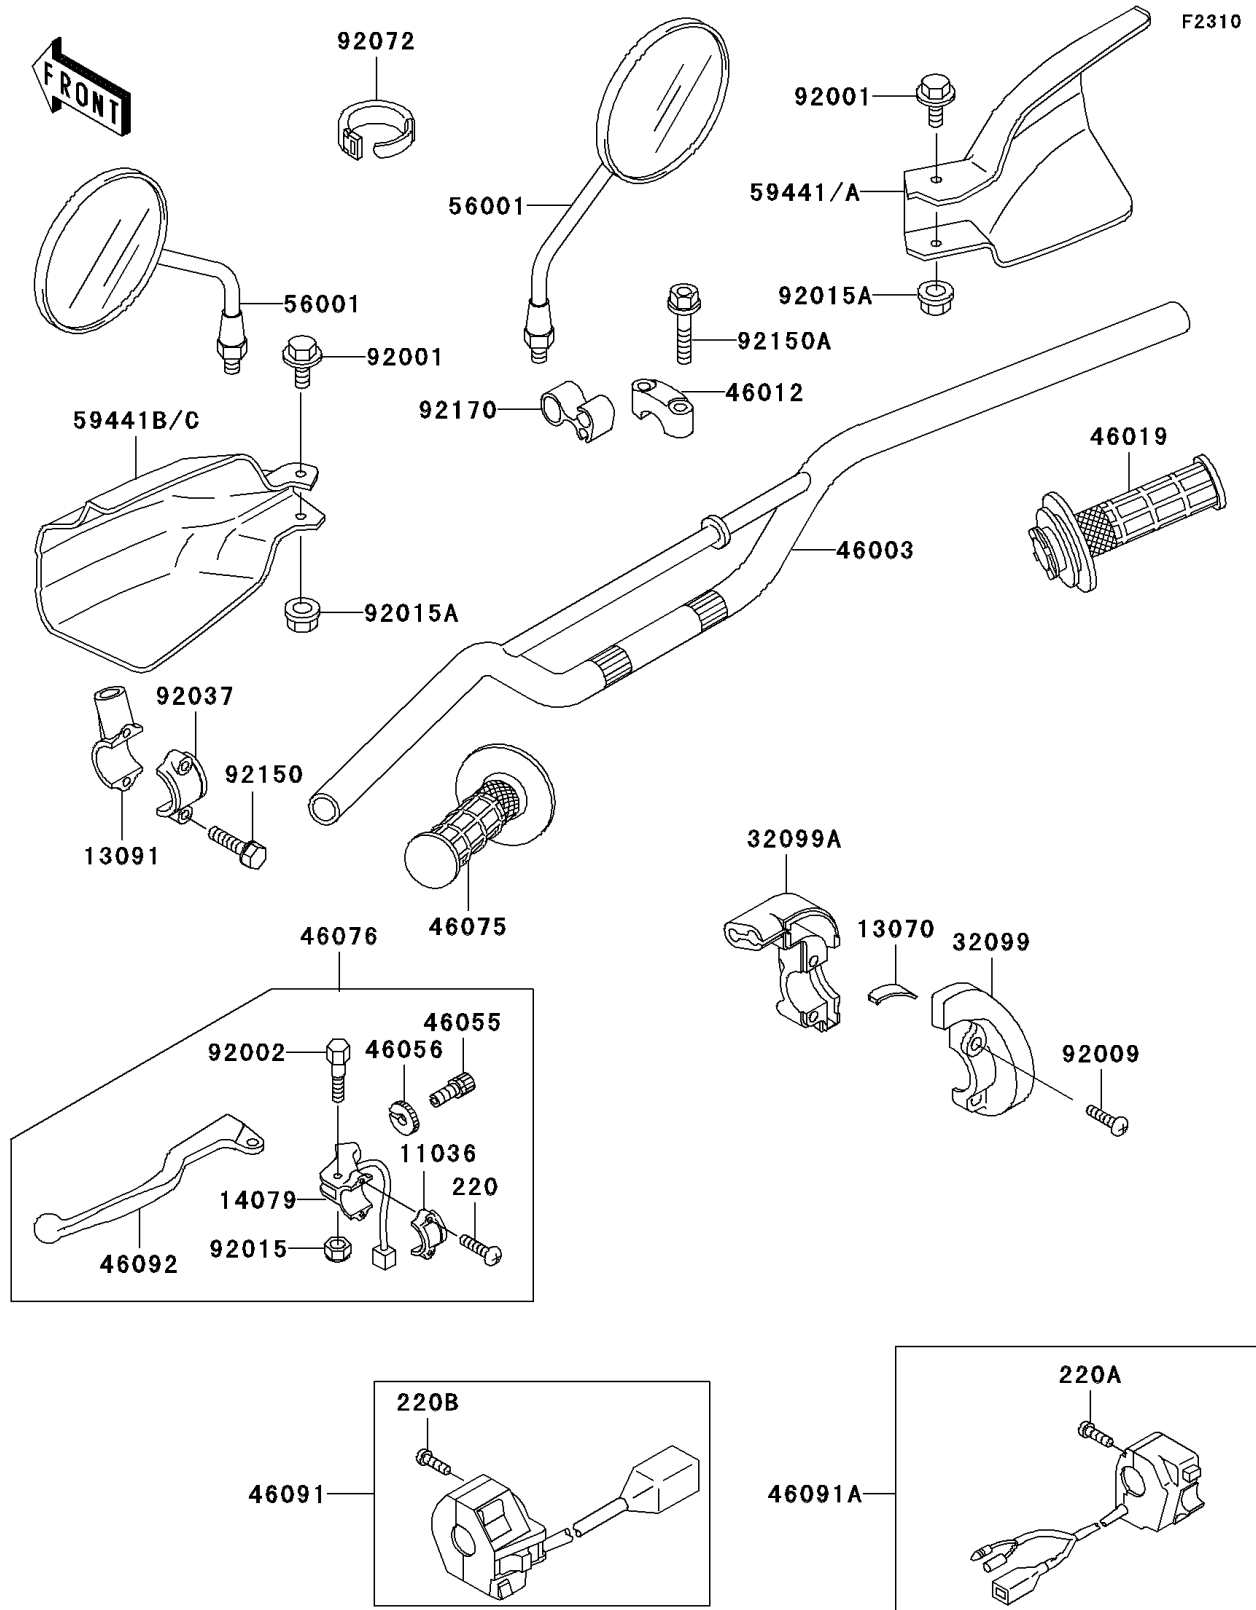

1995 KLX650

PARTS DIAGRAM

Handlebar

1995 KLX650

PARTS LIST

Handlebar

Kawasaki

Let the Good Times Roll®

ITEM NAME

PART NUMBER

QUANTITY
