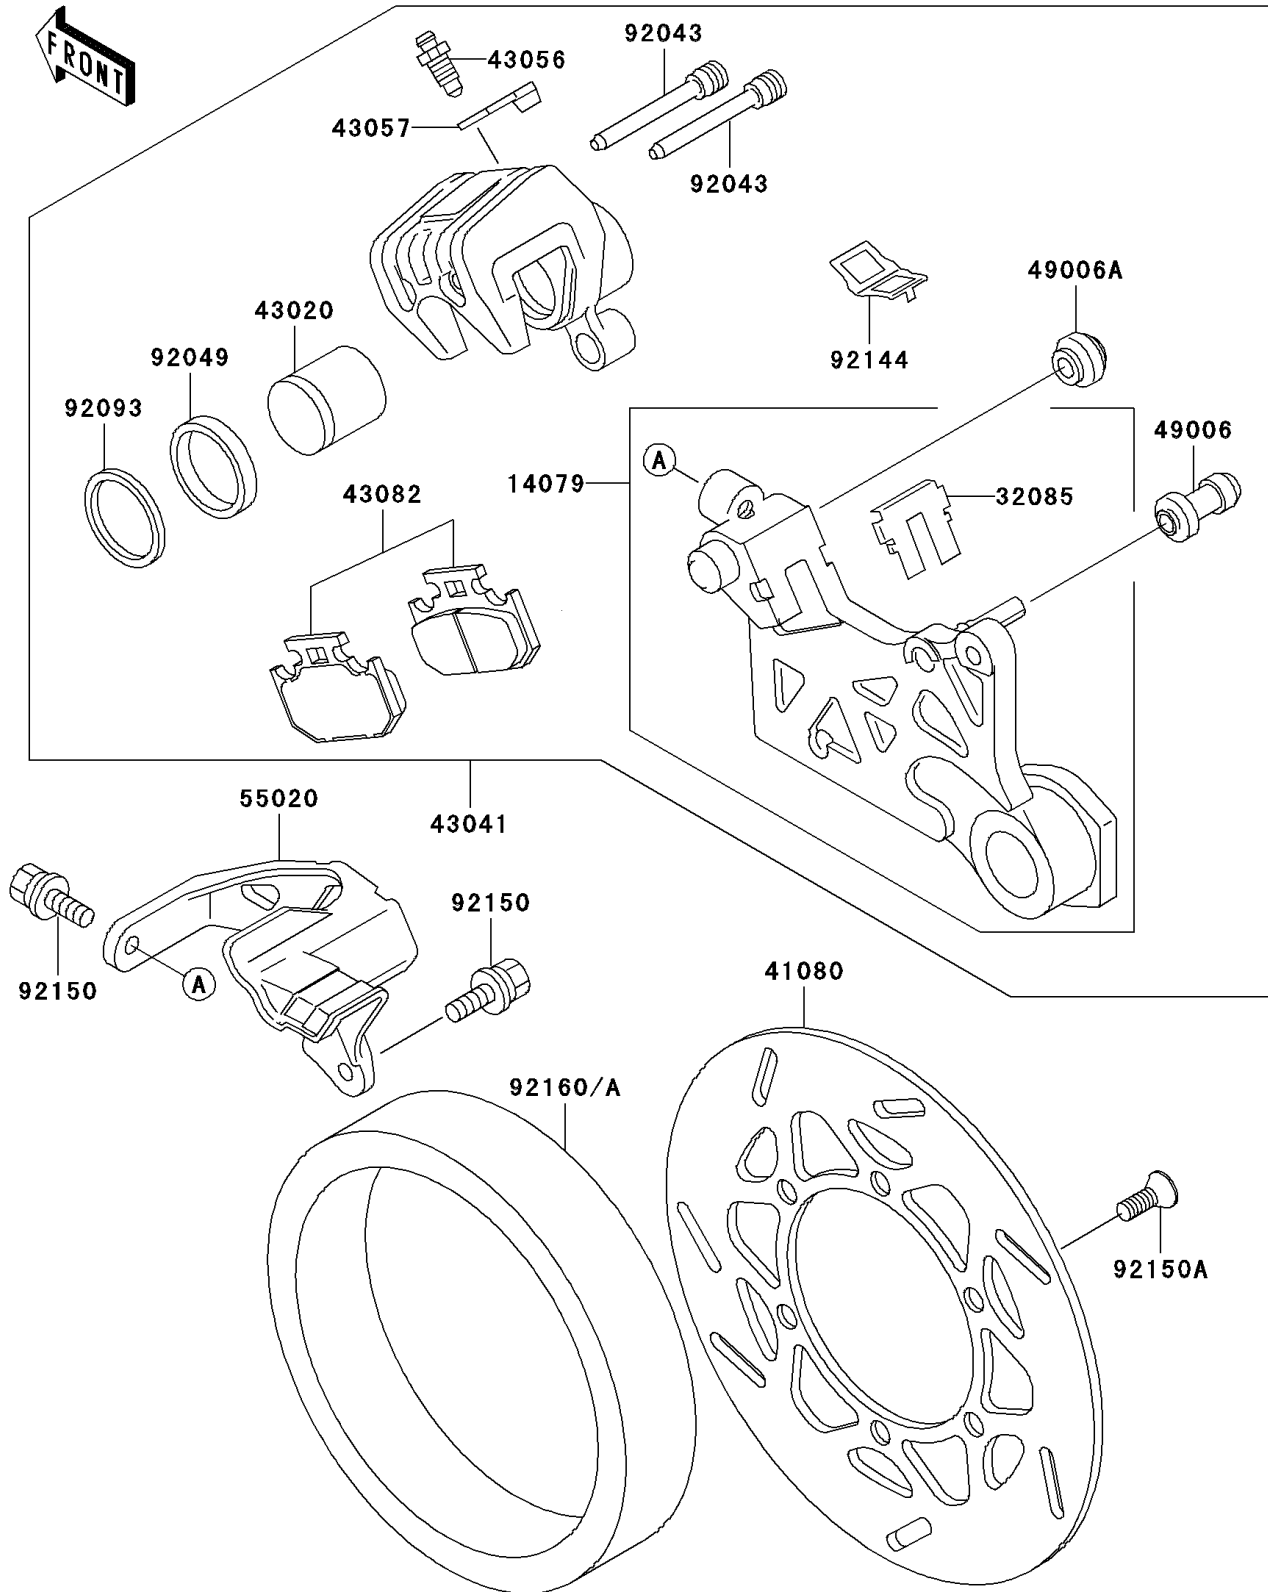

1993 KLX650

PARTS DIAGRAM

Rear Brake

F2294

1993 KLX650

PARTS LIST

Rear Brake

Kawasaki

Let the Good Times Roll®

ITEM NAME

PART NUMBER

QUANTITY
