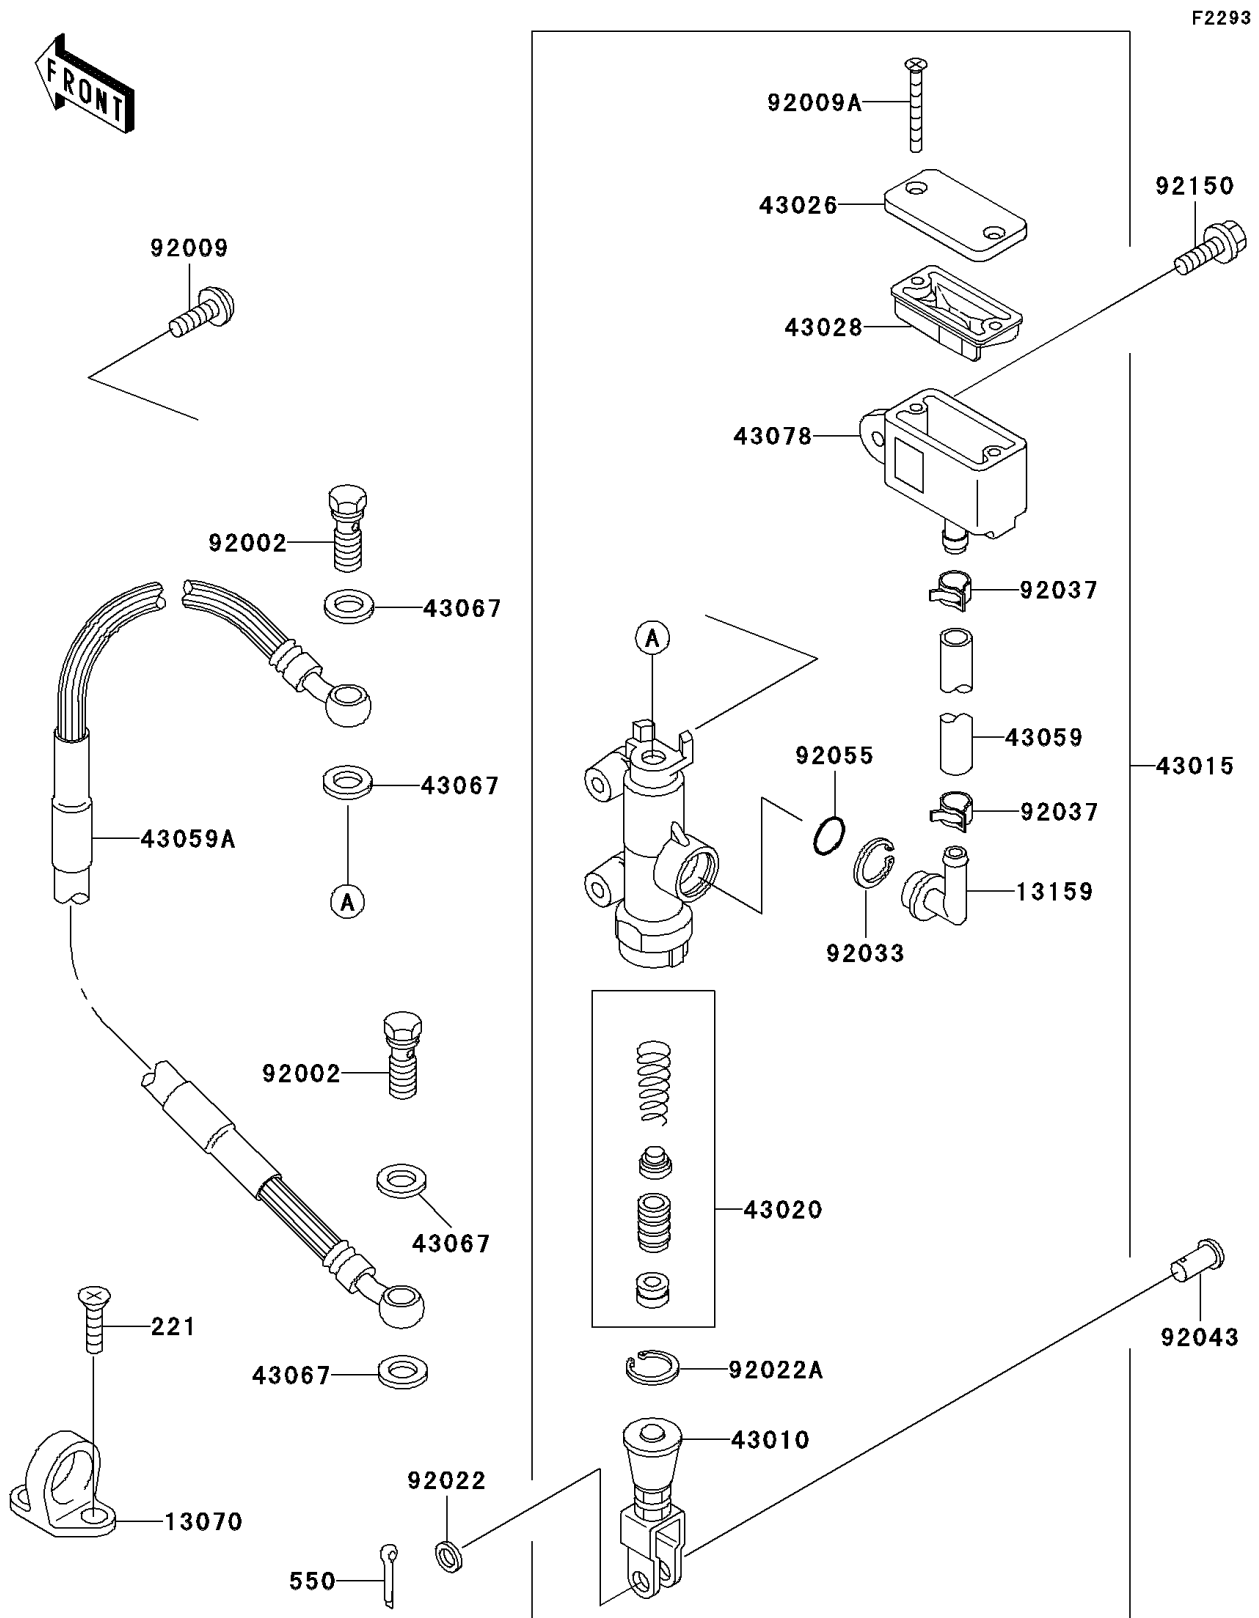

1996 KLX650

PARTS DIAGRAM

Rear Master Cylinder

1996 KLX650

PARTS LIST

Rear Master Cylinder

ITEM NAME

PART NUMBER

QUANTITY
