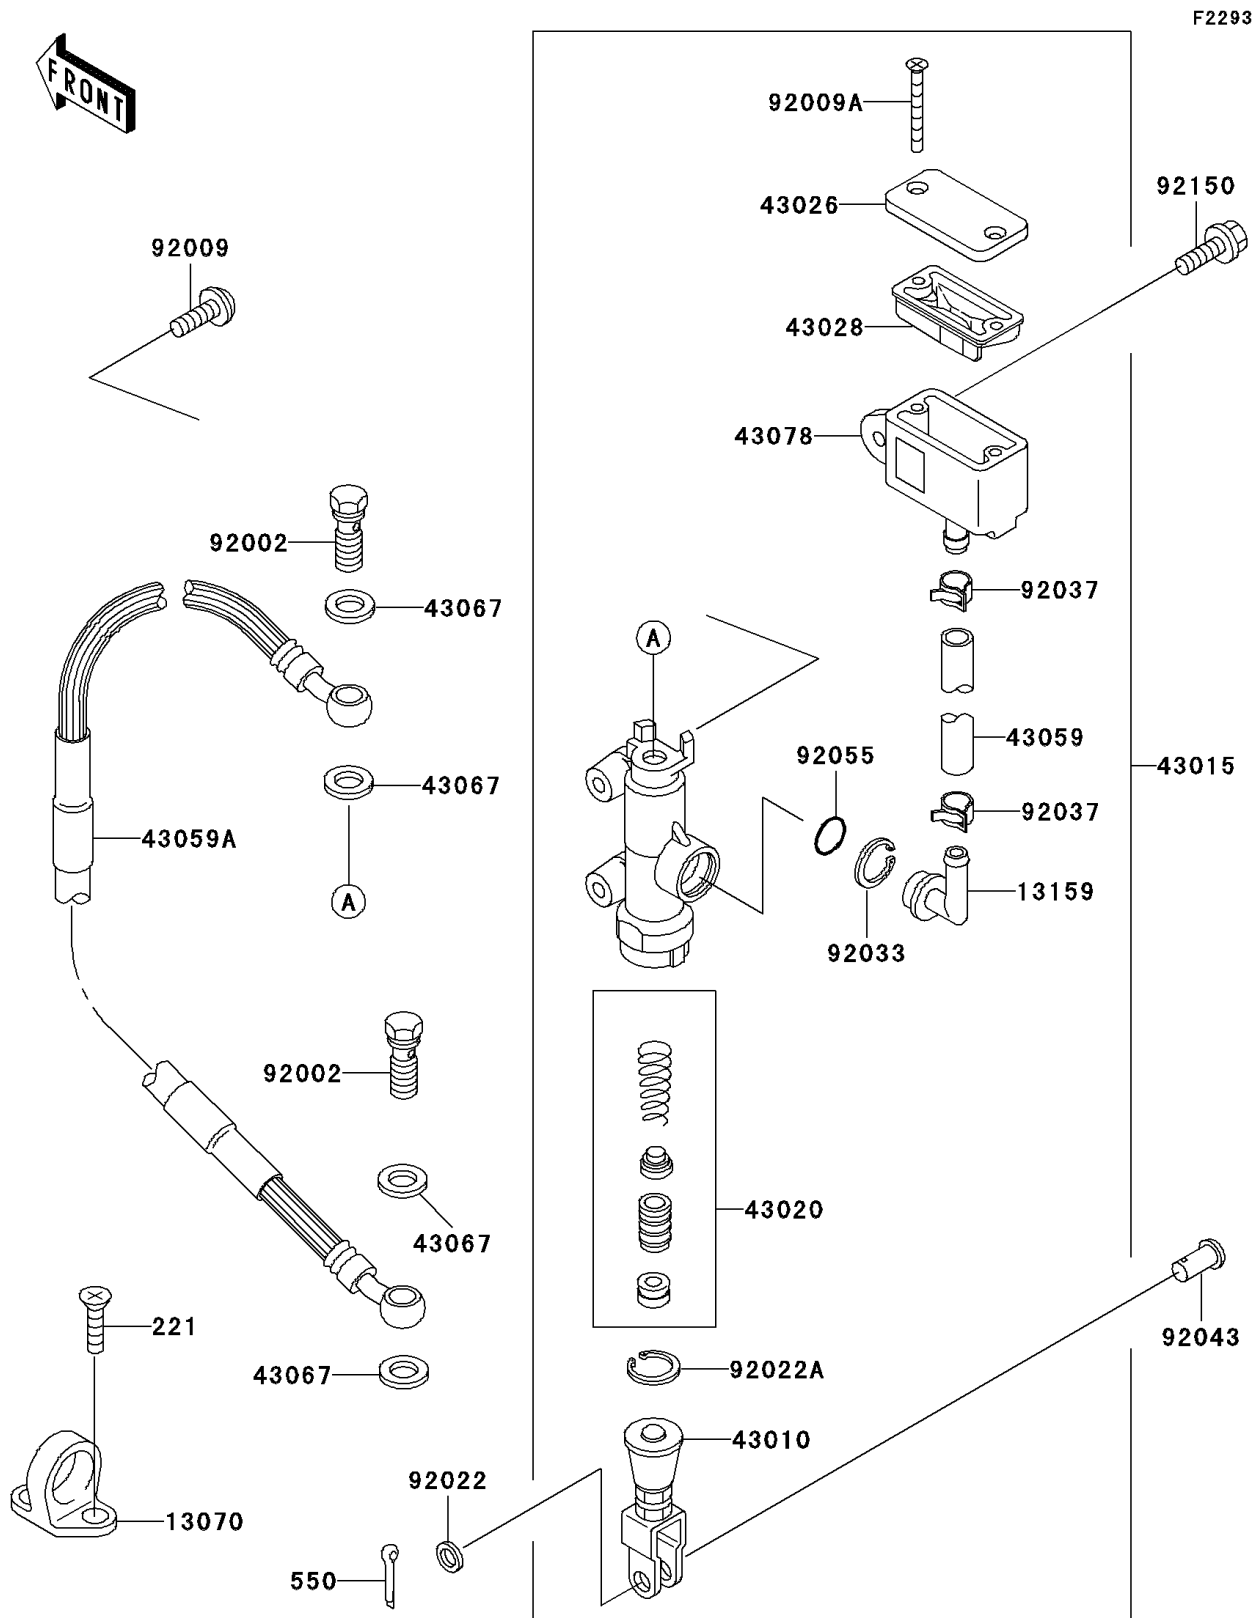

1995 KLX650

PARTS DIAGRAM

Rear Master Cylinder

1995 KLX650

PARTS LIST

Rear Master Cylinder

ITEM NAME

PART NUMBER

QUANTITY
