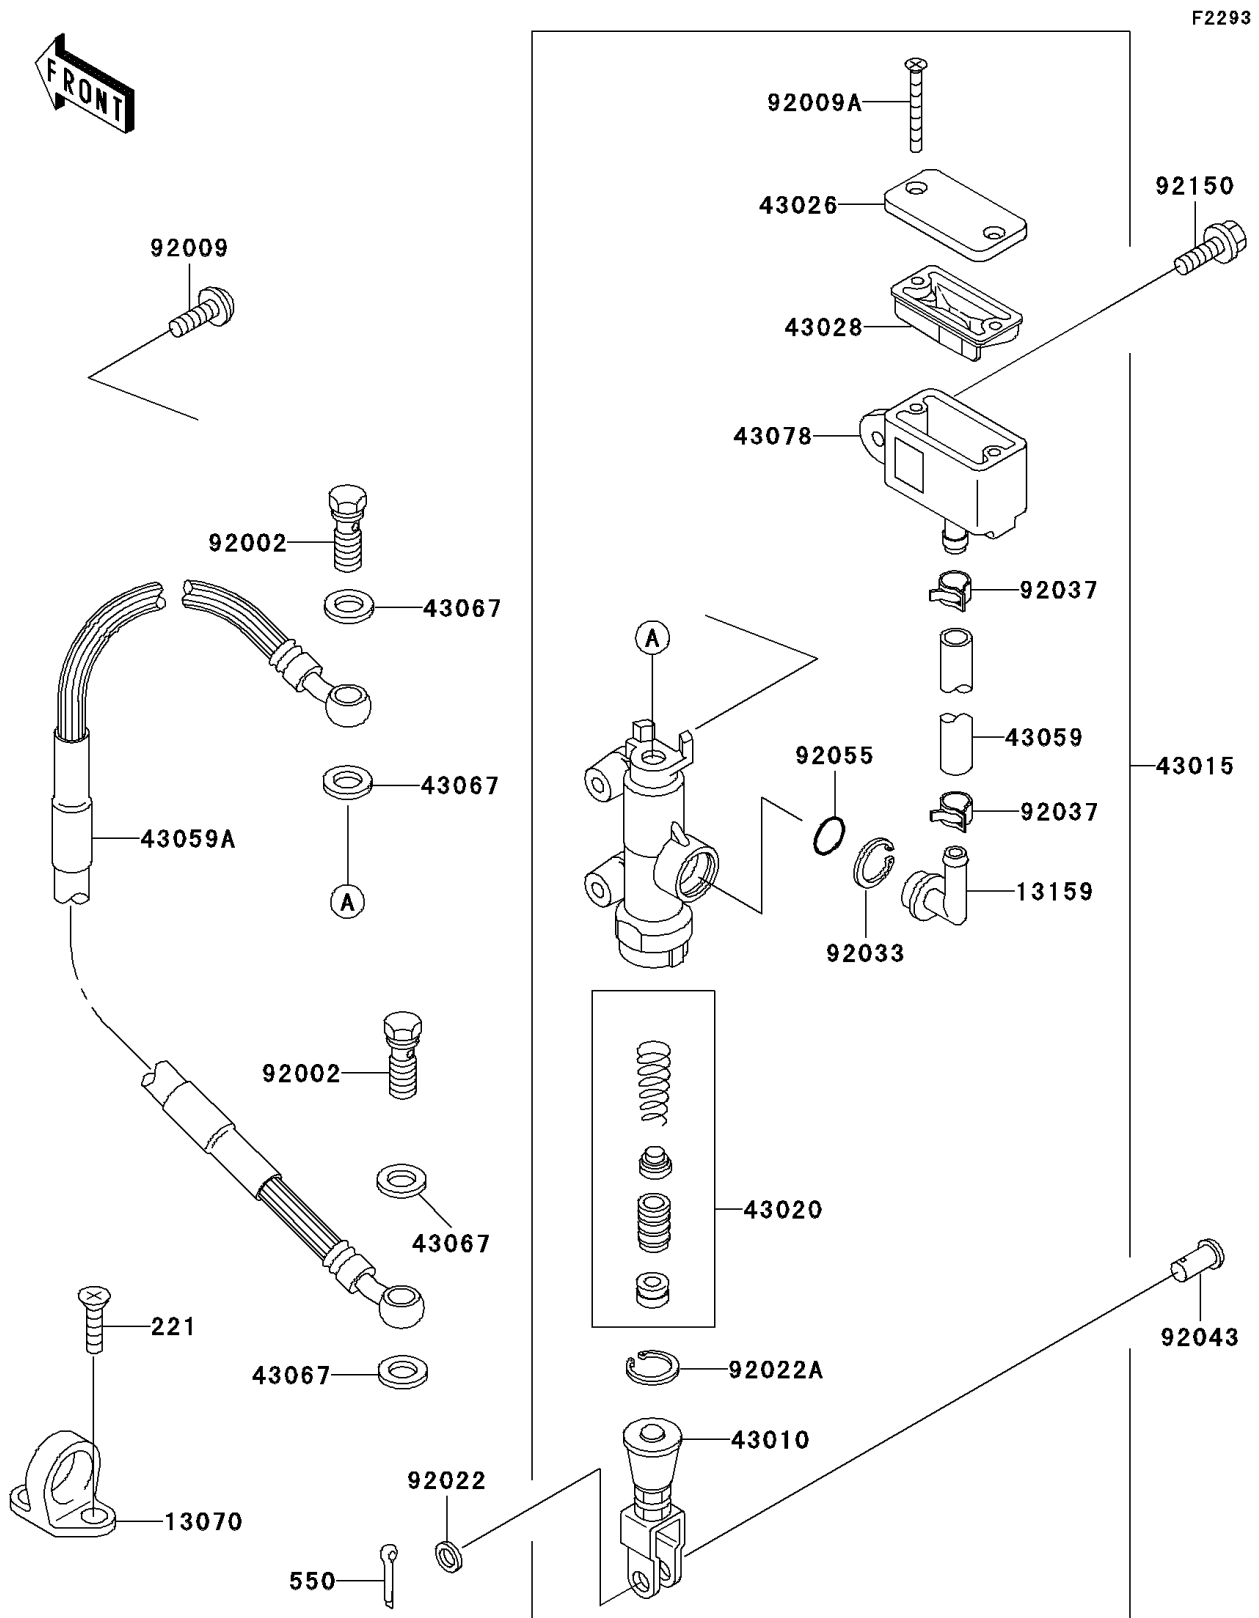

1996 KLX650

PARTS DIAGRAM

Rear Master Cylinder

1996 KLX650

PARTS LIST

Rear Master Cylinder

ITEM NAME	PART NUMBER	QUANTITY
SCREW-CSK-CROS,6X16 (Ref # 221)	221B0616	4
PIN-COTTER,2.0X15 (Ref # 550)	550D2015	1
GUIDE,HOSE (Ref # 13070)	13070-1144	2
CONNECTOR (Ref # 13159)	13159-1056	1
ROD-ASSY-BRAKE (Ref # 43010)	43010-1068	1
CYLINDER-ASSY-MASTER,RR (Ref # 43015)	43015-1515	1
PISTON-COMP-BRAKE (Ref # 43020)	43020-1094	1
CAP-BRAKE (Ref # 43026)	43026-1075	1
DIAPHRAGM (Ref # 43028)	43028-1067	1
HOSE-BRAKE (Ref # 43059)	43059-1561	1
HOSE-BRAKE,RR (Ref # 43059A)	43059-1757	1
WASHER,10.5X15X1.5 (Ref # 43067)	43067-001	4
RESERVOIR (Ref # 43078)	43078-1122	1
BOLT,OIL,L=23 (Ref # 92002)	92002-1888	2
SCREW,6X14,WHITE (Ref # 92009)	92009-1287	2
SCREW,4X40 (Ref # 92009A)	92009-1596	2
WASHER,8.5X13X1 (Ref # 92022)	92022-1028	1
WASHER,CIRCRIP (Ref # 92022A)	92022-1601	1
RING-SNAP,20.5MM (Ref # 92033)	92033-1186	1
CLAMP (Ref # 92037)	92037-1710	2
PIN (Ref # 92043)	92043-1039	1
RING-O,MASTER CYLINDER (Ref # 92055)	92055-1251	1
BOLT,FLANGED,6X25 (Ref # 92150)	92150-1507	1