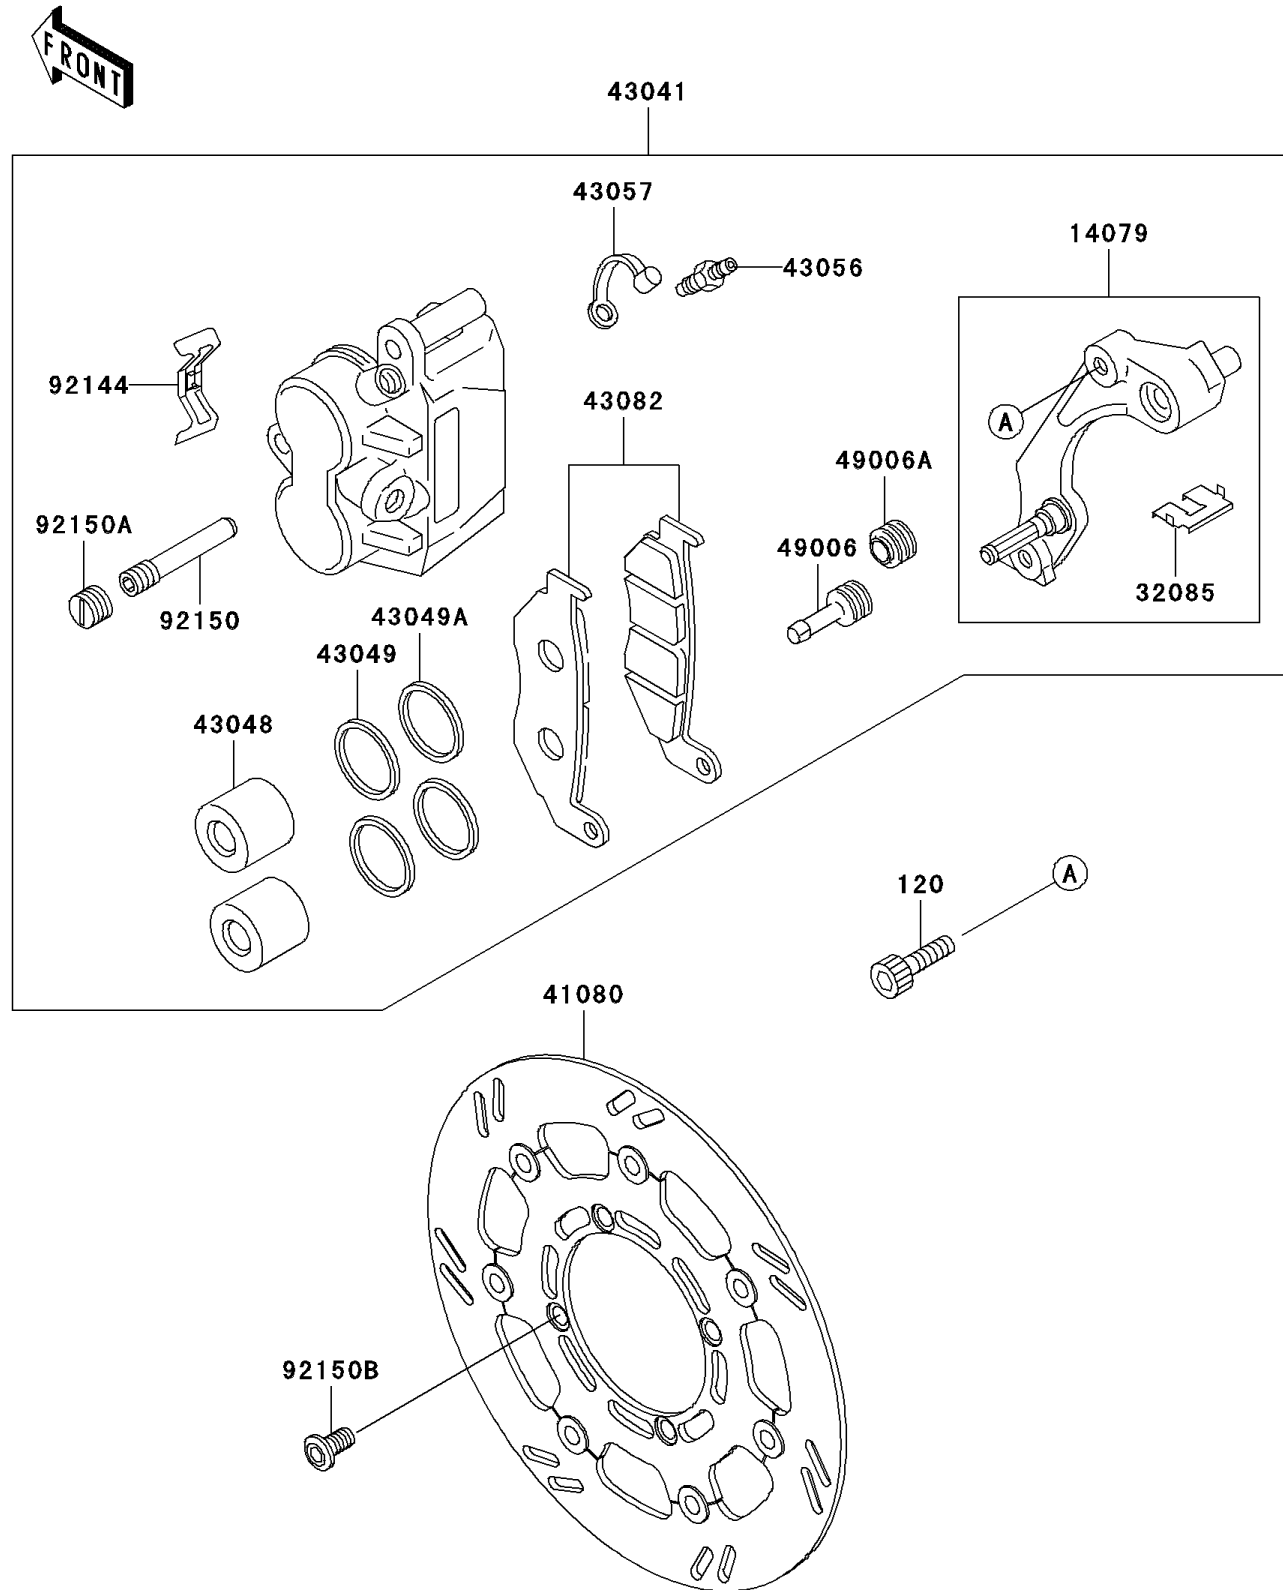

1993 KLX650

PARTS DIAGRAM

Front Brake

F2292