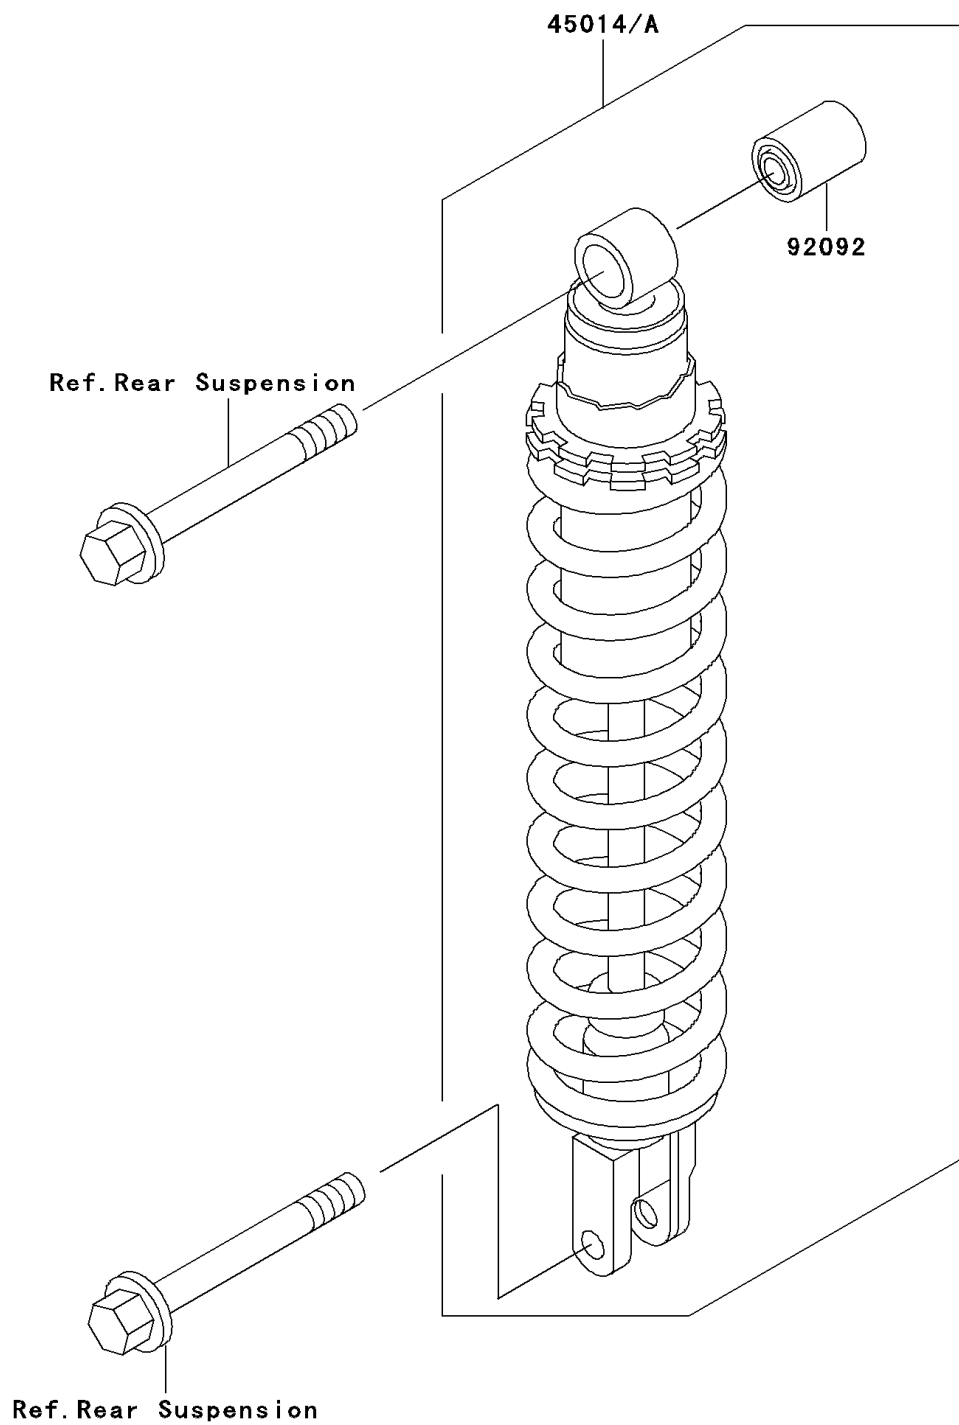

1995 KLX650

PARTS DIAGRAM

Shock Absorber(s)

Kawasaki

Let the Good Times Roll®

F2280

1995 KLX650

PARTS LIST

Shock Absorber(s)

ITEM NAME

PART NUMBER

QUANTITY
