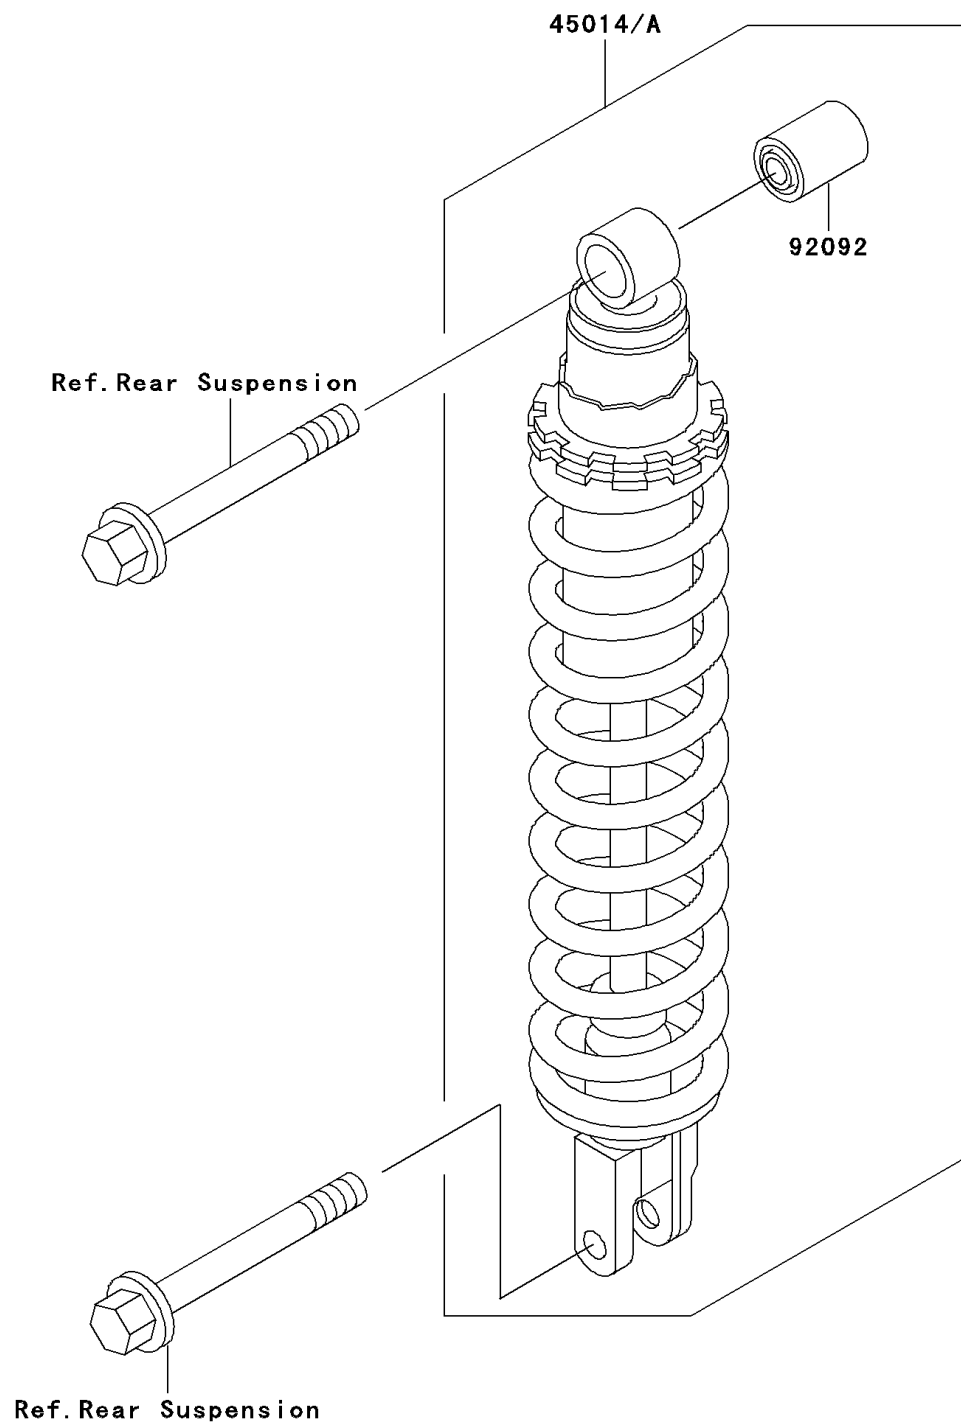

1993 KLX650

PARTS DIAGRAM

Shock Absorber(s)

Kawasaki

Let the Good Times Roll®

F2280

1993 KLX650

PARTS LIST

Shock Absorber(s)

ITEM NAME

PART NUMBER

QUANTITY
