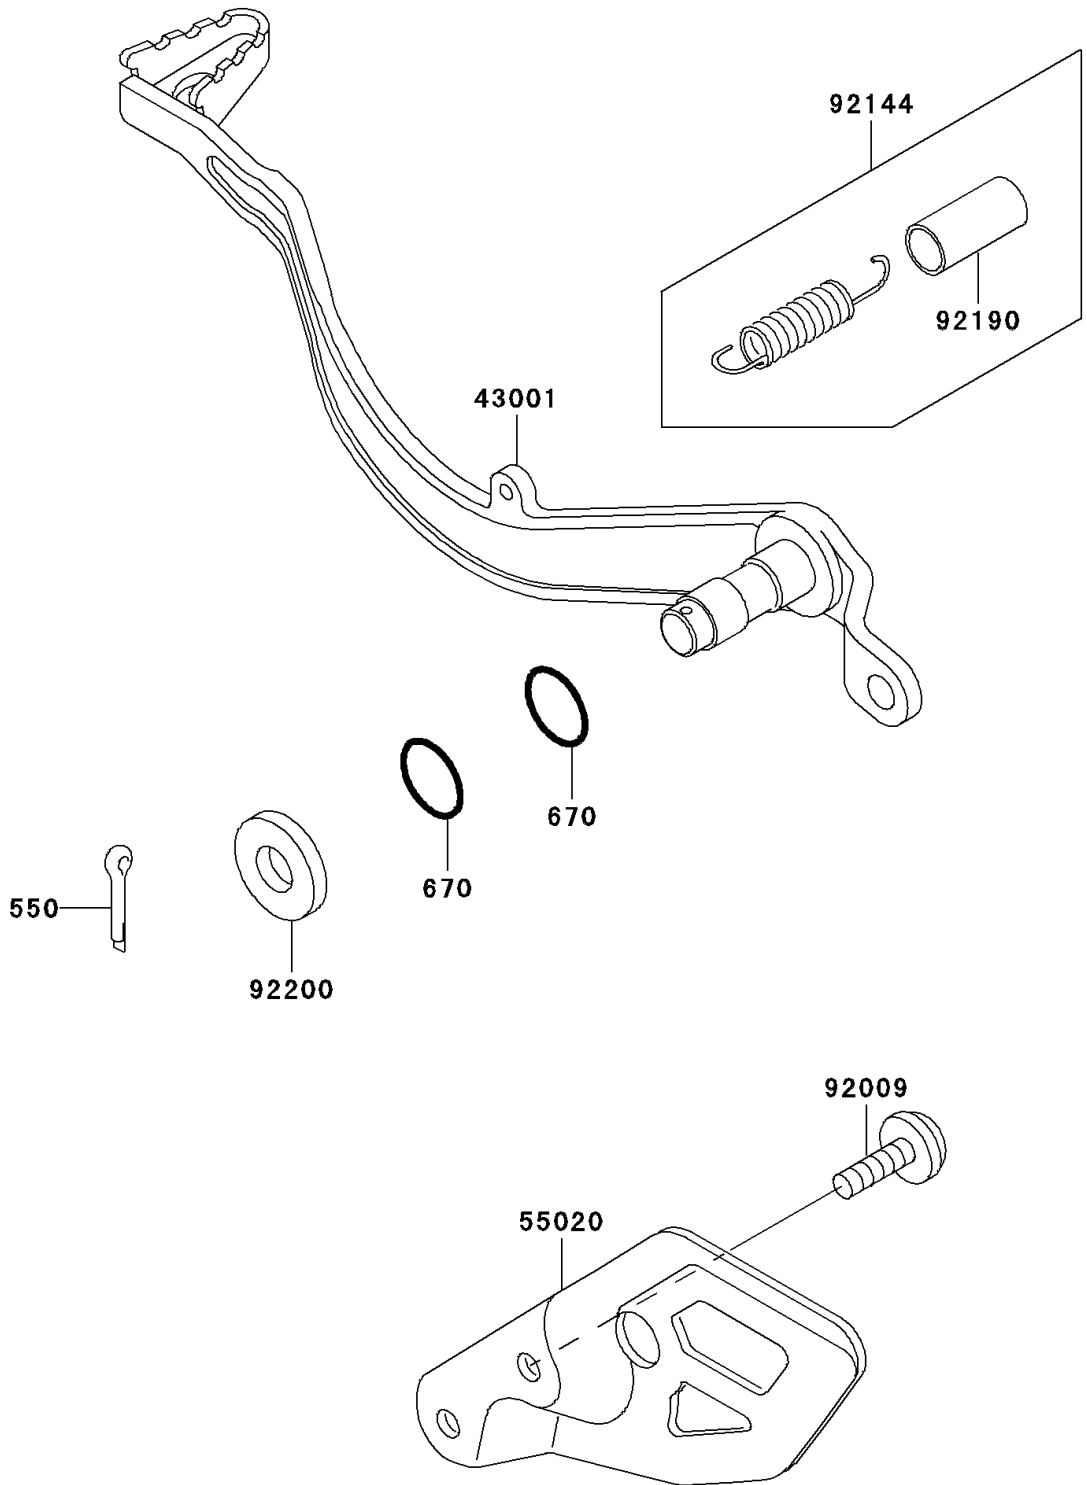

1996 KLX650

PARTS DIAGRAM

Brake Pedal

F2260

1996 KLX650

PARTS LIST

Brake Pedal

Kawasaki

Let the Good Times Roll®

ITEM NAME

PART NUMBER

QUANTITY
