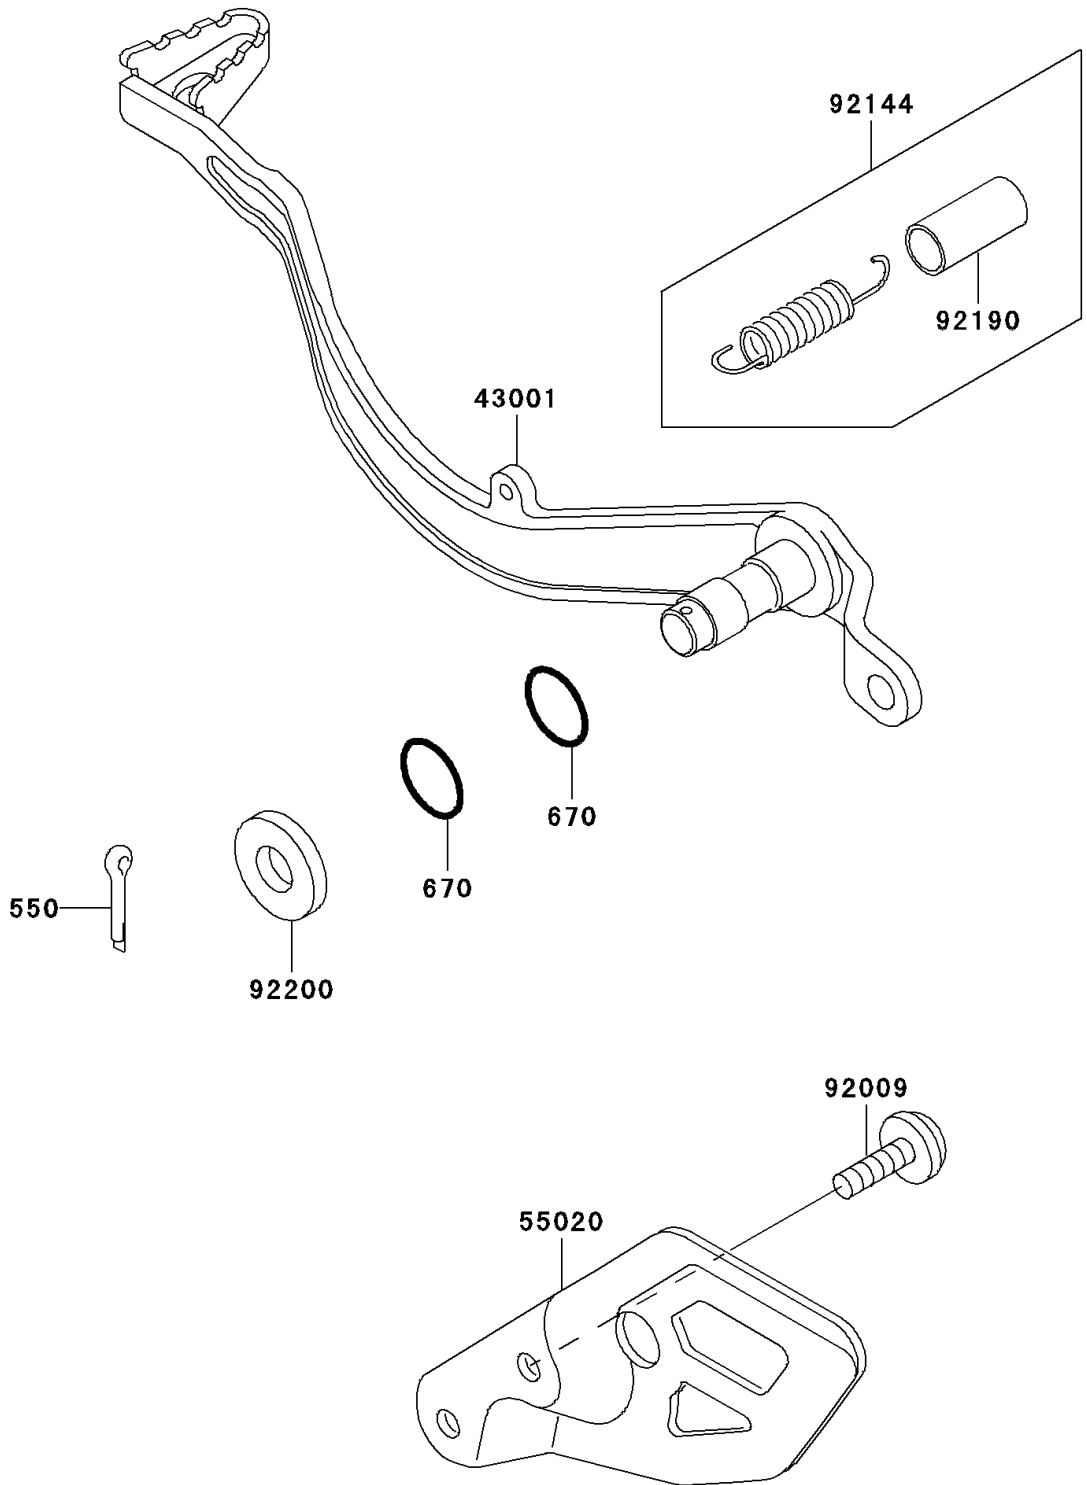

1995 KLX650

PARTS DIAGRAM

Brake Pedal

F2260

1995 KLX650

PARTS LIST

Brake Pedal

Kawasaki

Let the Good Times Roll®

ITEM NAME

PART NUMBER

QUANTITY
