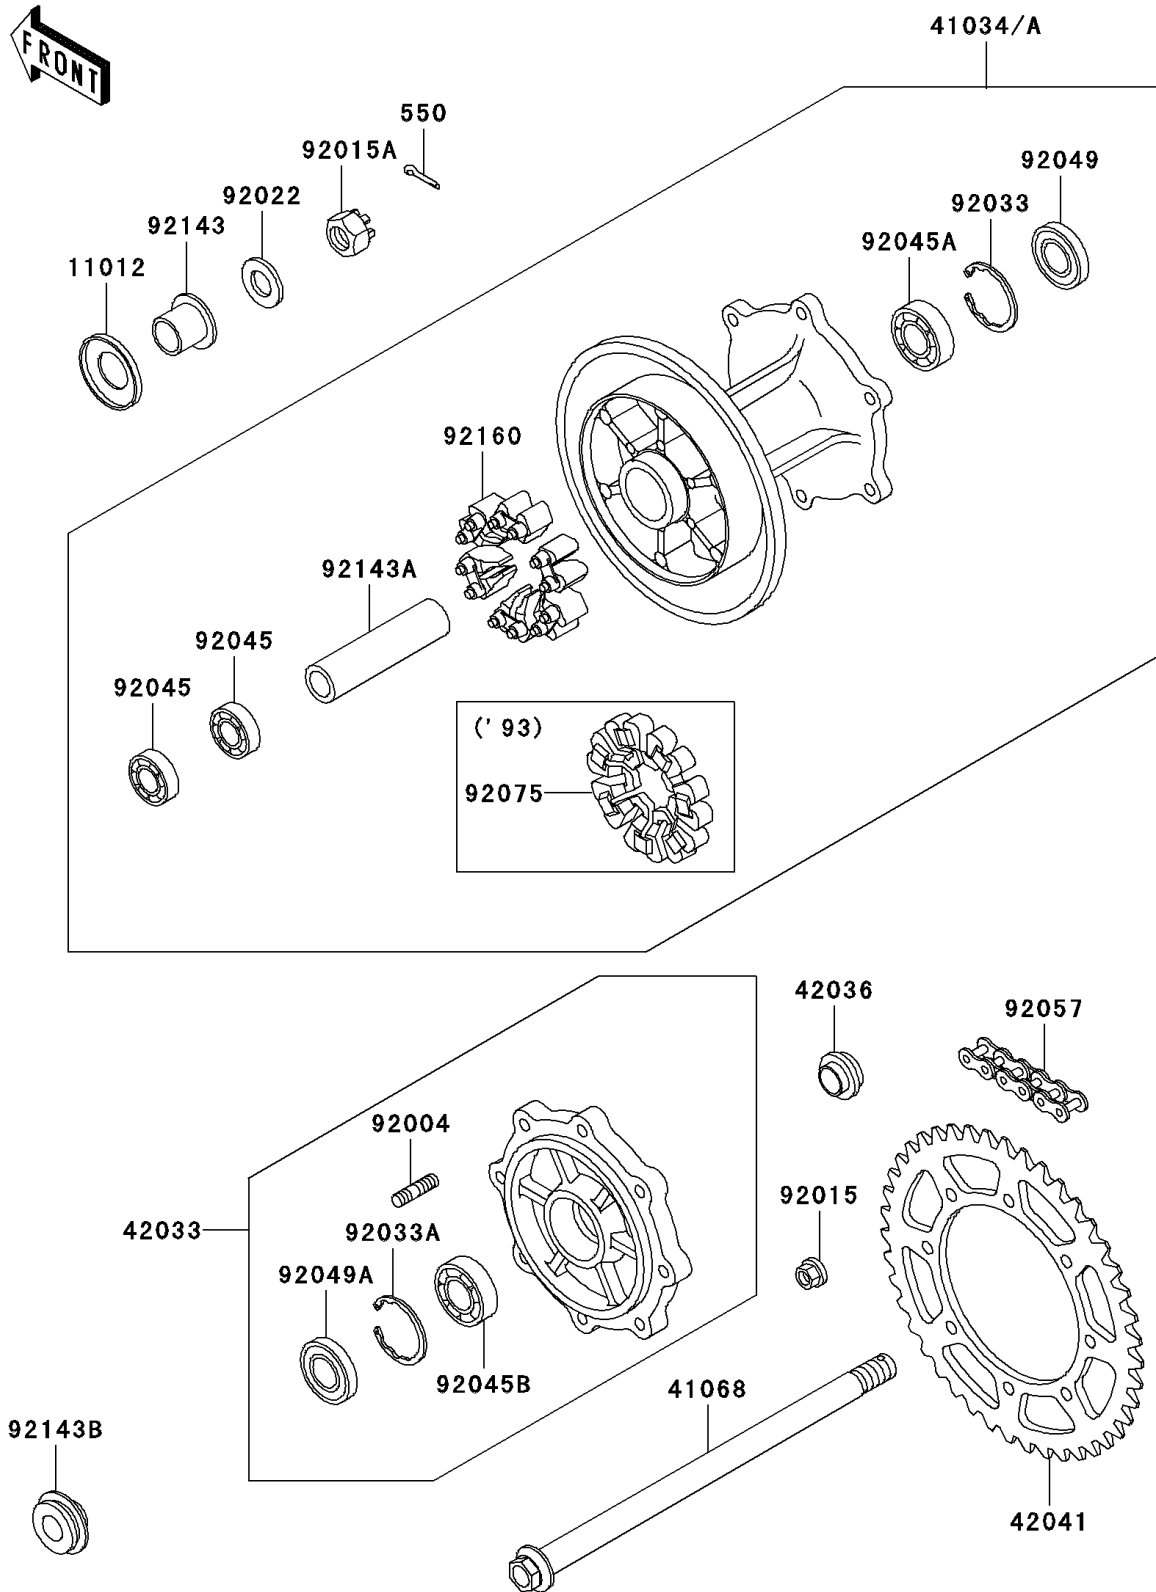

1996 KLX650

PARTS DIAGRAM

Rear Hub

F2240

1996 KLX650

PARTS LIST

Rear Hub

ITEM NAME

PART NUMBER

QUANTITY
