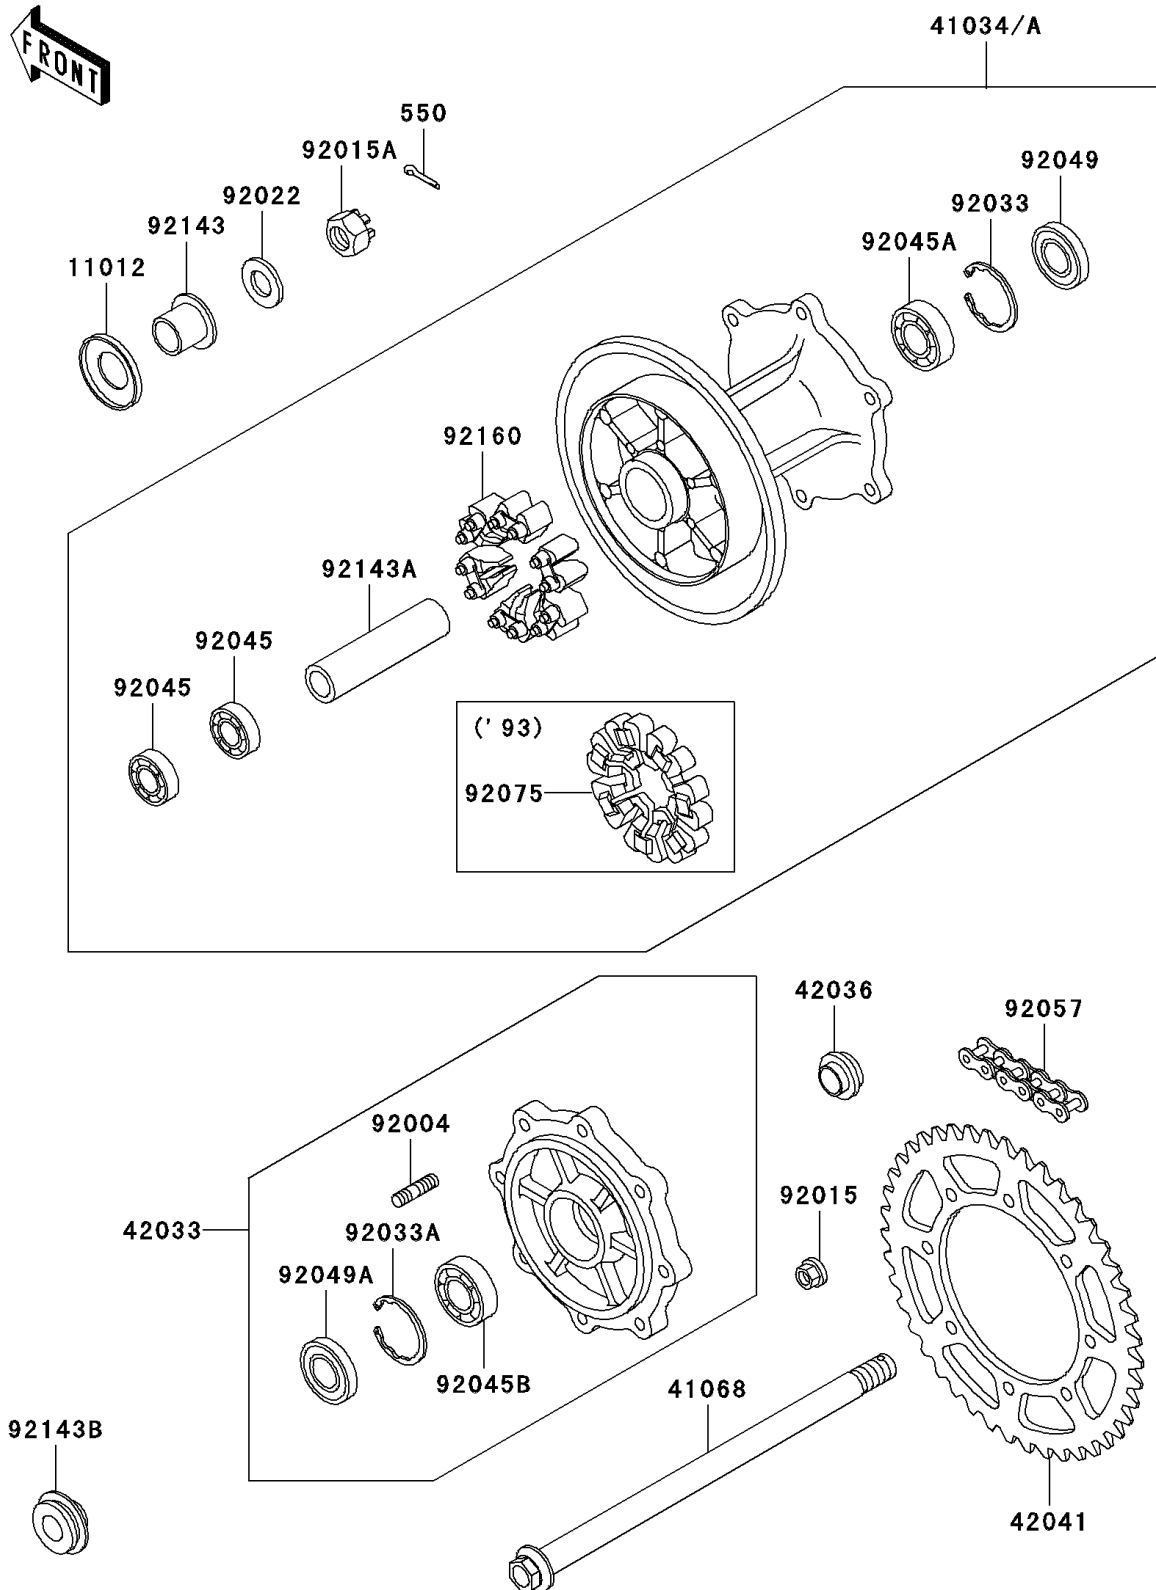

1995 KLX650

PARTS DIAGRAM

Rear Hub

F2240

1995 KLX650

PARTS LIST

Rear Hub

ITEM NAME

PART NUMBER

QUANTITY
