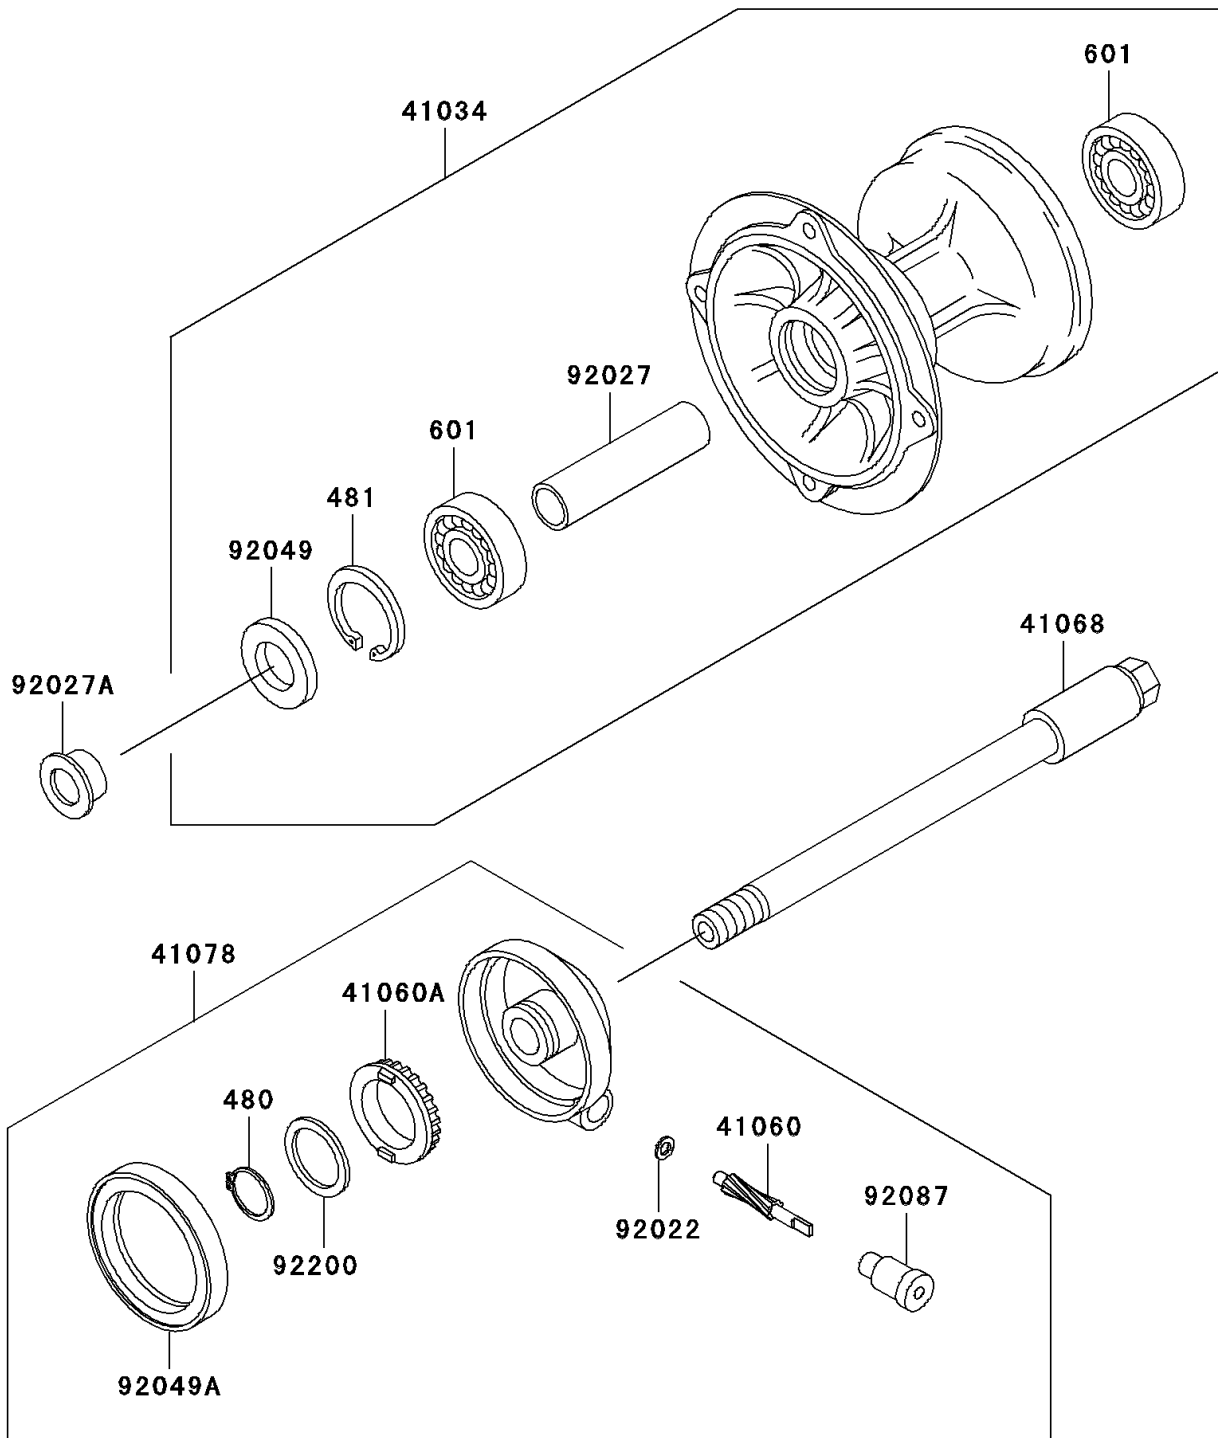

1996 KLX650

PARTS DIAGRAM

Front Hub

F2230

1996 KLX650

PARTS LIST

Front Hub

ITEM NAME

PART NUMBER

QUANTITY
