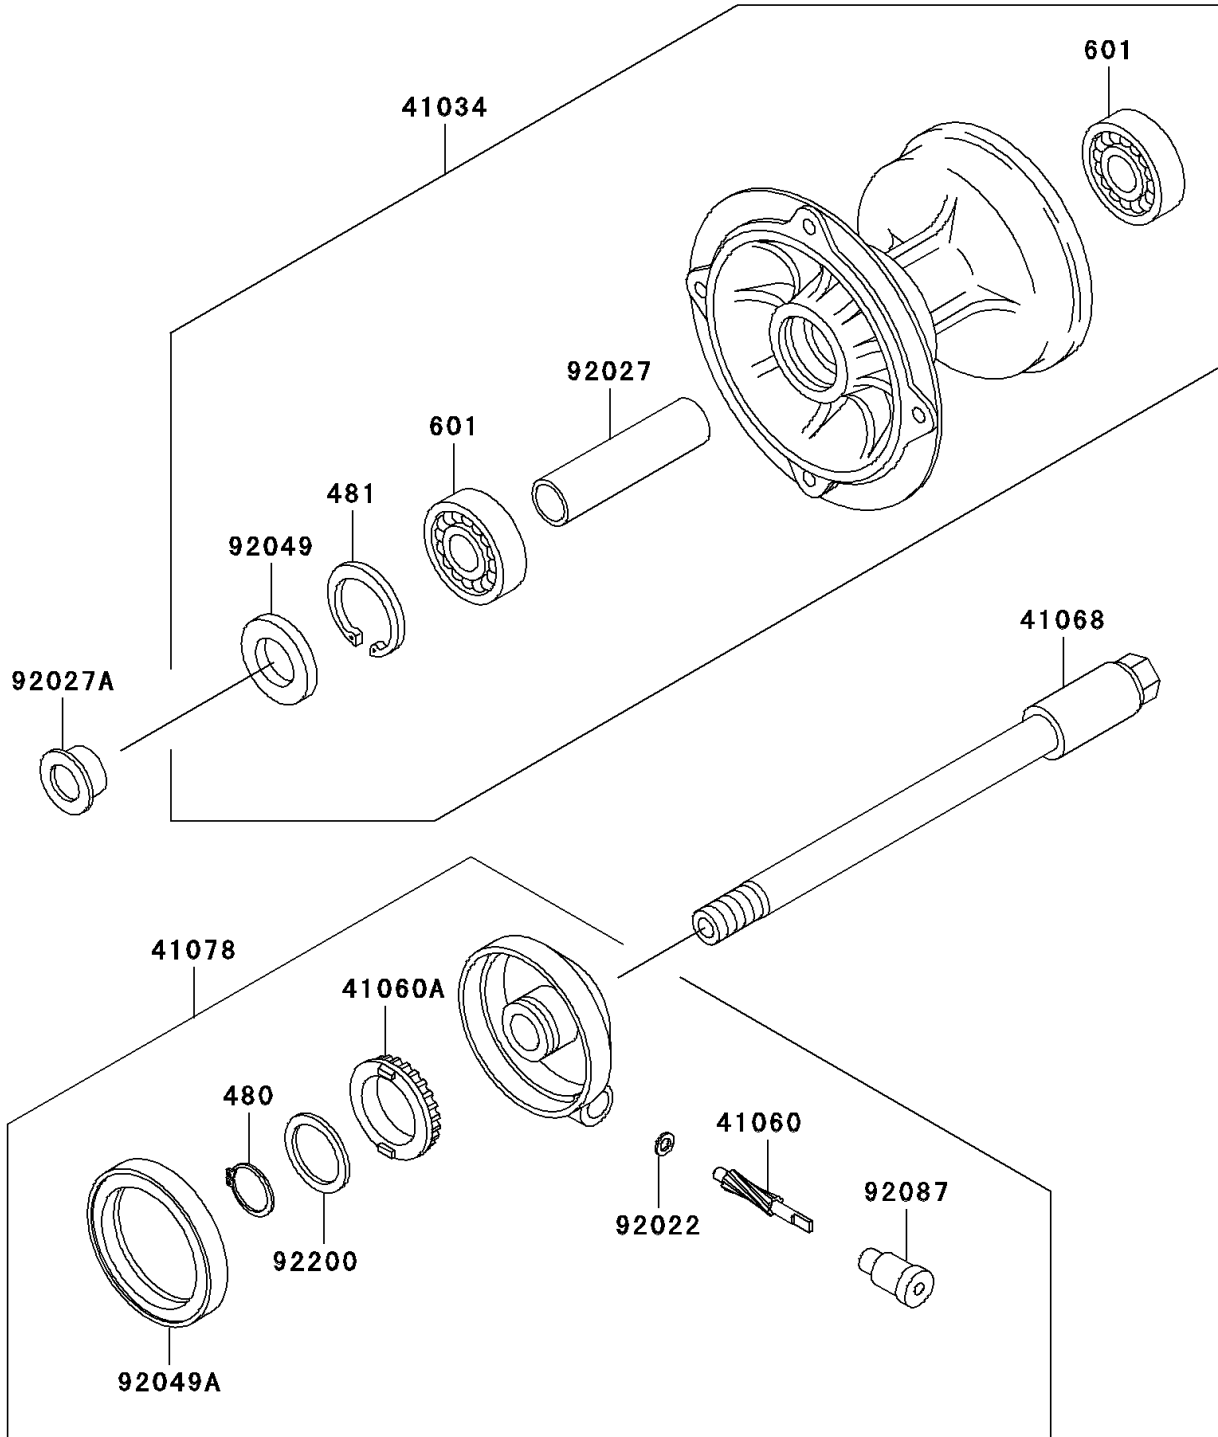

1995 KLX650

PARTS DIAGRAM

Front Hub

F2230

1995 KLX650

PARTS LIST

Front Hub

Kawasaki

Let the Good Times Roll®

ITEM NAME

PART NUMBER

QUANTITY
